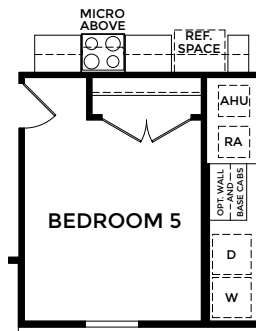

- 4-5 Bedrooms
- 2 Bathrooms
- 2 Car Garage
- 2,622 - 2,842 Finished Sq. Ft.

OPTIONAL
22X10 PATIO SLAB

OPTIONAL
COVERED LANAI
WITH SCREENOUT

OPTIONAL
DEN

OPTIONAL
BEDROOM 5