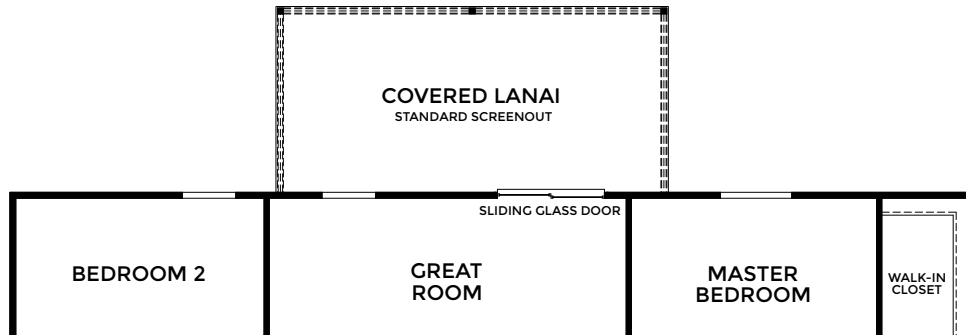

- 4-5 Bedrooms
- 2 Bathrooms
- 2 Car Garage
- 2,622 - 2,842 Finished Sq. Ft.

OPTIONAL
22X10 PATIO SLAB

OPTIONAL
COVERED LANAI
WITH SCREENOUT

OPTIONAL
DEN

OPTIONAL
BEDROOM 5