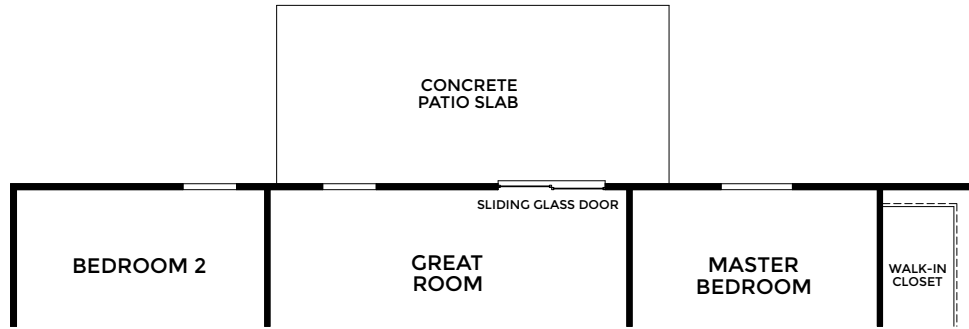

- 4-5 Bedrooms
- 2 Bathrooms
- 2 Car Garage
- 2,622 - 2,842 Finished Sq. Ft.

OPTIONAL
22X10 PATIO SLAB

OPTIONAL
COVERED LANAI
WITH SCREENOUT

OPTIONAL
DEN

OPTIONAL
BEDROOM 5