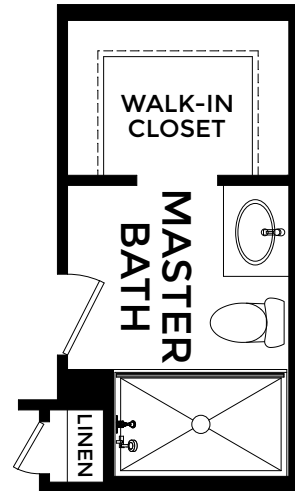

Optional Stone

Optional Brick

SECOND FLOOR

- 3 Bedrooms
- 1 Car Garage
- 2-2.5 Bathrooms
- 1,380 Finished Sq. Ft.

OPTIONAL
FINISHED LOWER LEVEL

OPTIONAL
POWDER ROOM

OPTIONAL
DELUXE SILVER MASTER BATH

OPTIONAL
TRAY CEILING
(MASTER BEDROOM)