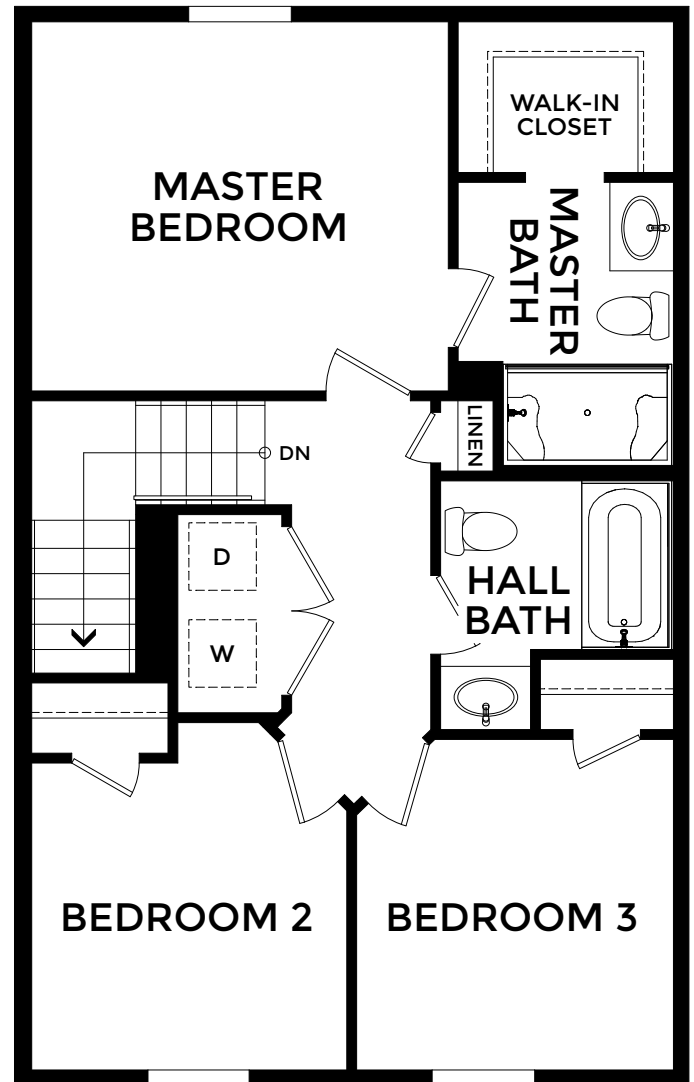

Optional Stone

Optional Brick

SECOND FLOOR

- 3 Bedrooms
- 1 Car Garage
- 2-2.5 Bathrooms
- 1,380 Finished Sq. Ft.

OPTIONAL
FINISHED LOWER LEVEL

OPTIONAL
POWDER ROOM

OPTIONAL
DELUXE SILVER MASTER BATH

OPTIONAL
TRAY CEILING
(MASTER BEDROOM)