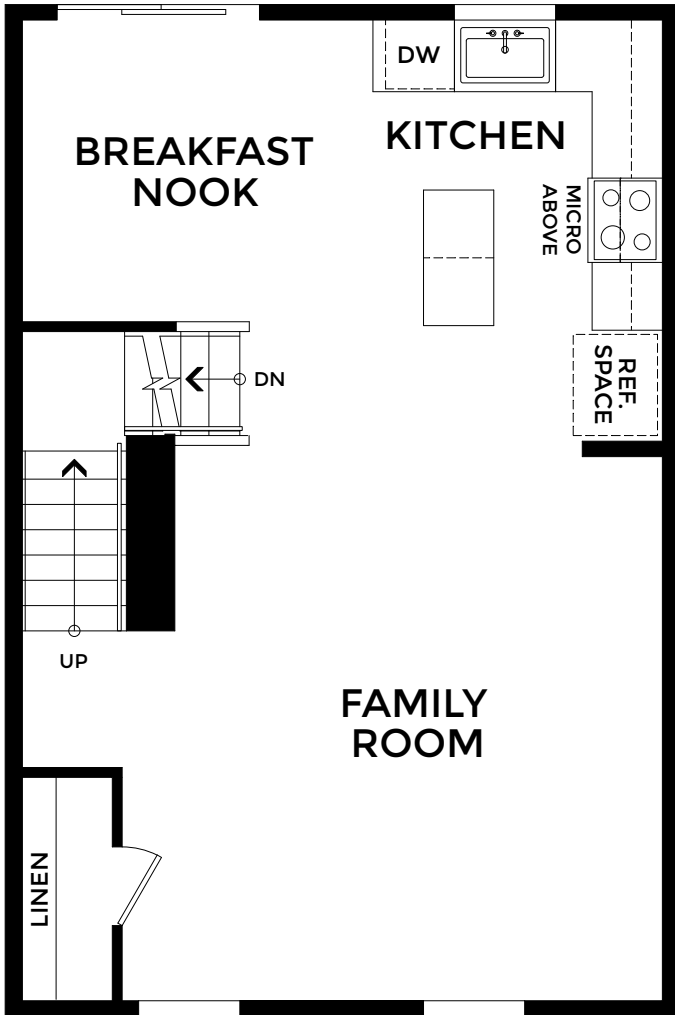

Optional Stone

Optional Brick

SECOND FLOOR

- 3 Bedrooms
- 1 Car Garage
- 2-2.5 Bathrooms
- 1,380 Finished Sq. Ft.

OPTIONAL
FINISHED LOWER LEVEL

OPTIONAL
POWDER ROOM

OPTIONAL
DELUXE SILVER MASTER BATH

OPTIONAL
TRAY CEILING
(MASTER BEDROOM)