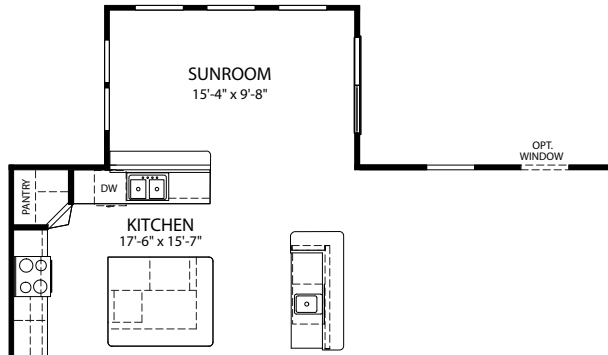

*Optional Carolina Partial Stone Front*

*Optional Brick Front*

*Optional Siding Front*

SECOND FLOOR

- 4 Bedrooms
- 2.5 Bathrooms
- 2 Car Garage
- 2,785-3,880 Finished Sq. Ft.

Opt. Sunroom with Second Kitchen Island

Opt. 60" Soaking Tub

Opt. Soaking Tub

Opt. Hall Bath Alt. Door Location

Unfinished Lower Level