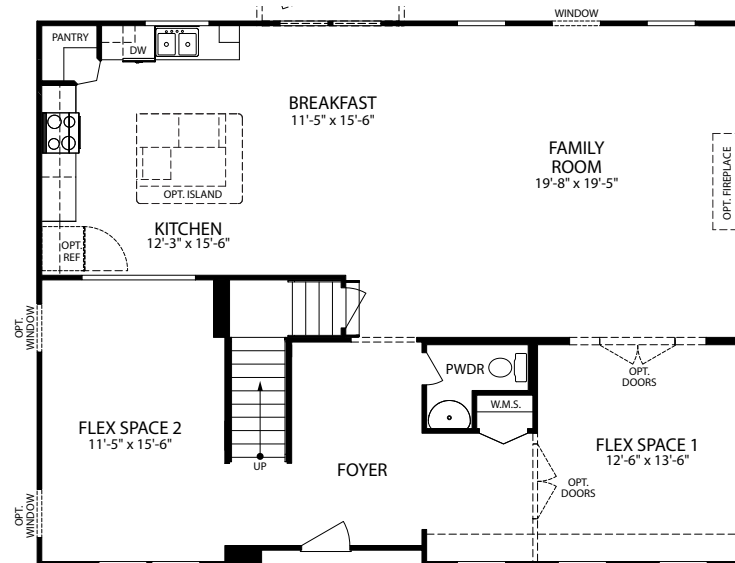

*Optional Carolina Partial Stone Front*

*Optional Brick Front*

*Optional Siding Front*

SECOND FLOOR

- 4 Bedrooms
- 2.5 Bathrooms
- 2 Car Garage
- 2,785-3,880 Finished Sq. Ft.

Opt. Sunroom with Second Kitchen Island

Opt. 60" Soaking Tub

Opt. Soaking Tub

Opt. Hall Bath Alt. Door Location

Unfinished Lower Level