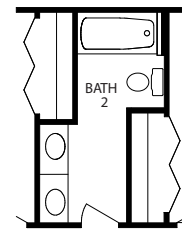

*Optional Carolina Partial Stone Front*

*Optional Brick Front*

*Optional Siding Front*

SECOND FLOOR

- 4 Bedrooms
- 2.5 Bathrooms
- 2 Car Garage
- 2,785-3,880 Finished Sq. Ft.

Opt. Sunroom with Second Kitchen Island

Opt. 60" Soaking Tub

Opt. Soaking Tub

Opt. Hall Bath Alt. Door Location

Unfinished Lower Level