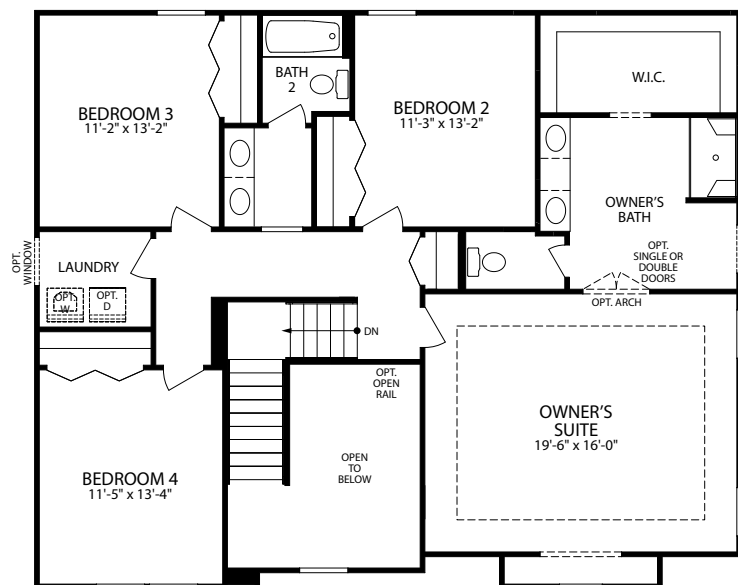

*Optional Carolina Partial Stone Front*

*Optional Brick Front*

*Optional Siding Front*

SECOND FLOOR

- 4 Bedrooms
- 2.5 Bathrooms
- 2 Car Garage
- 2,785-3,880 Finished Sq. Ft.

Opt. Sunroom with Second Kitchen Island

Opt. 60" Soaking Tub

Opt. Soaking Tub

Opt. Hall Bath Alt. Door Location

Unfinished Lower Level