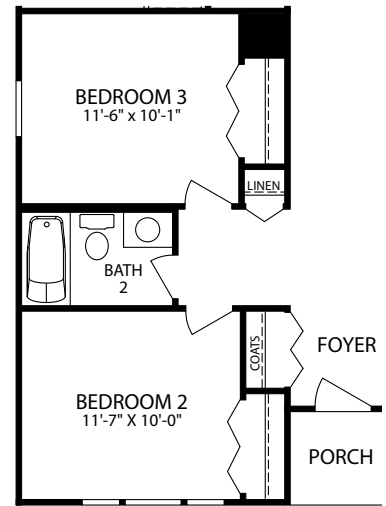

*Optional Stone*

*Optional Vinyl*

- 2-3 Bedrooms
- 2 Bathrooms
- 2 Car Garage
- 1,498-2,418 Finished Sq. Ft.

FINISHED LOWER LEVEL

FIRST FLOOR WITH BEDROOM 3

OPT. CHEF KITCHEN