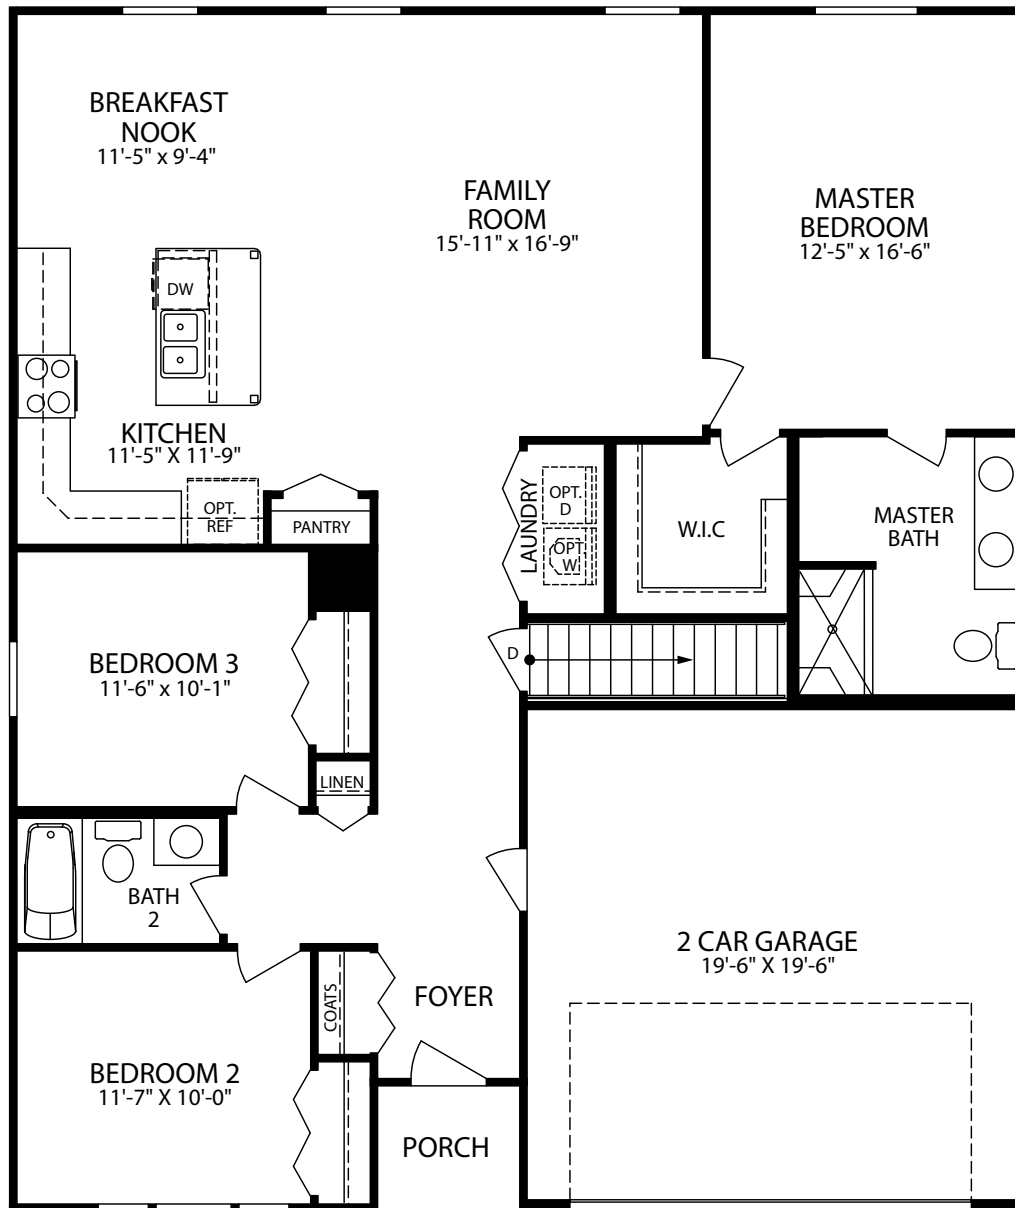

*Optional Carolina Stone*

*Optional Carolina Brick*

*Optional Brick*

*Optional Stone*

*Optional Vinyl*

*Optional Carolina Stone*

*Optional Carolina Brick*

*Optional Brick*

*Optional Stone*

*Optional Vinyl*

- 2-3 Bedrooms
- 2 Bathrooms
- 2 Car Garage
- 1,498-2,418 Finished Sq. Ft.

FINISHED LOWER LEVEL

FIRST FLOOR WITH BEDROOM 3

OPT. CHEF KITCHEN