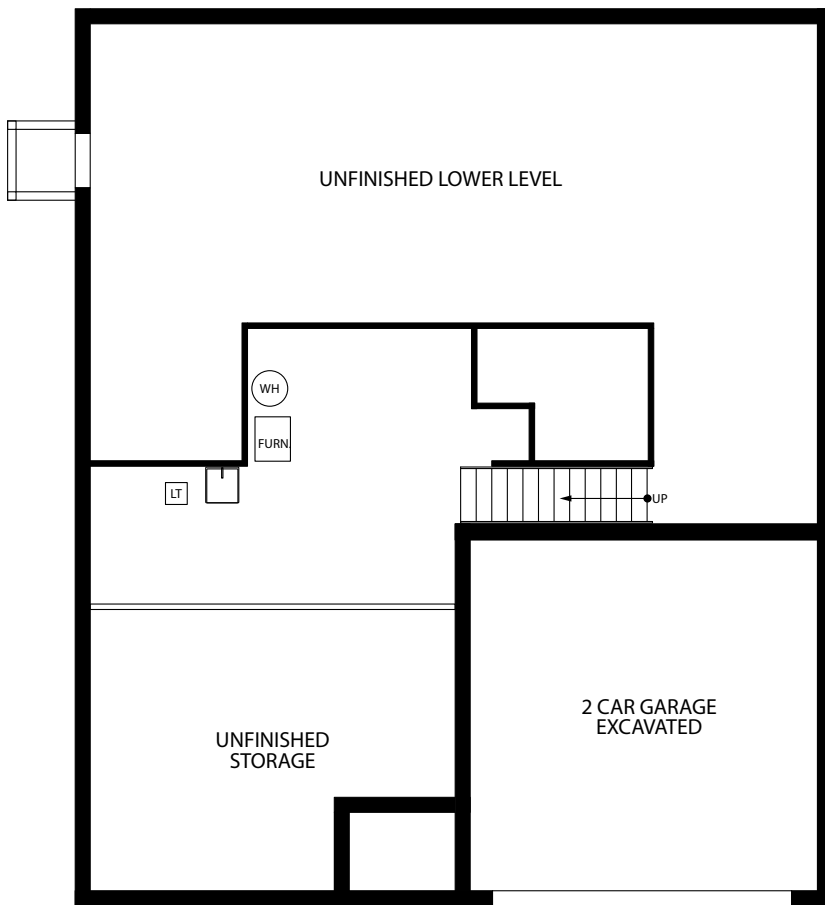

*Optional Stone*

*Optional Vinyl*

- 2-3 Bedrooms
- 2 Bathrooms
- 2 Car Garage
- 1,498-2,418 Finished Sq. Ft.

FINISHED LOWER LEVEL

FIRST FLOOR WITH BEDROOM 3

OPT. CHEF KITCHEN