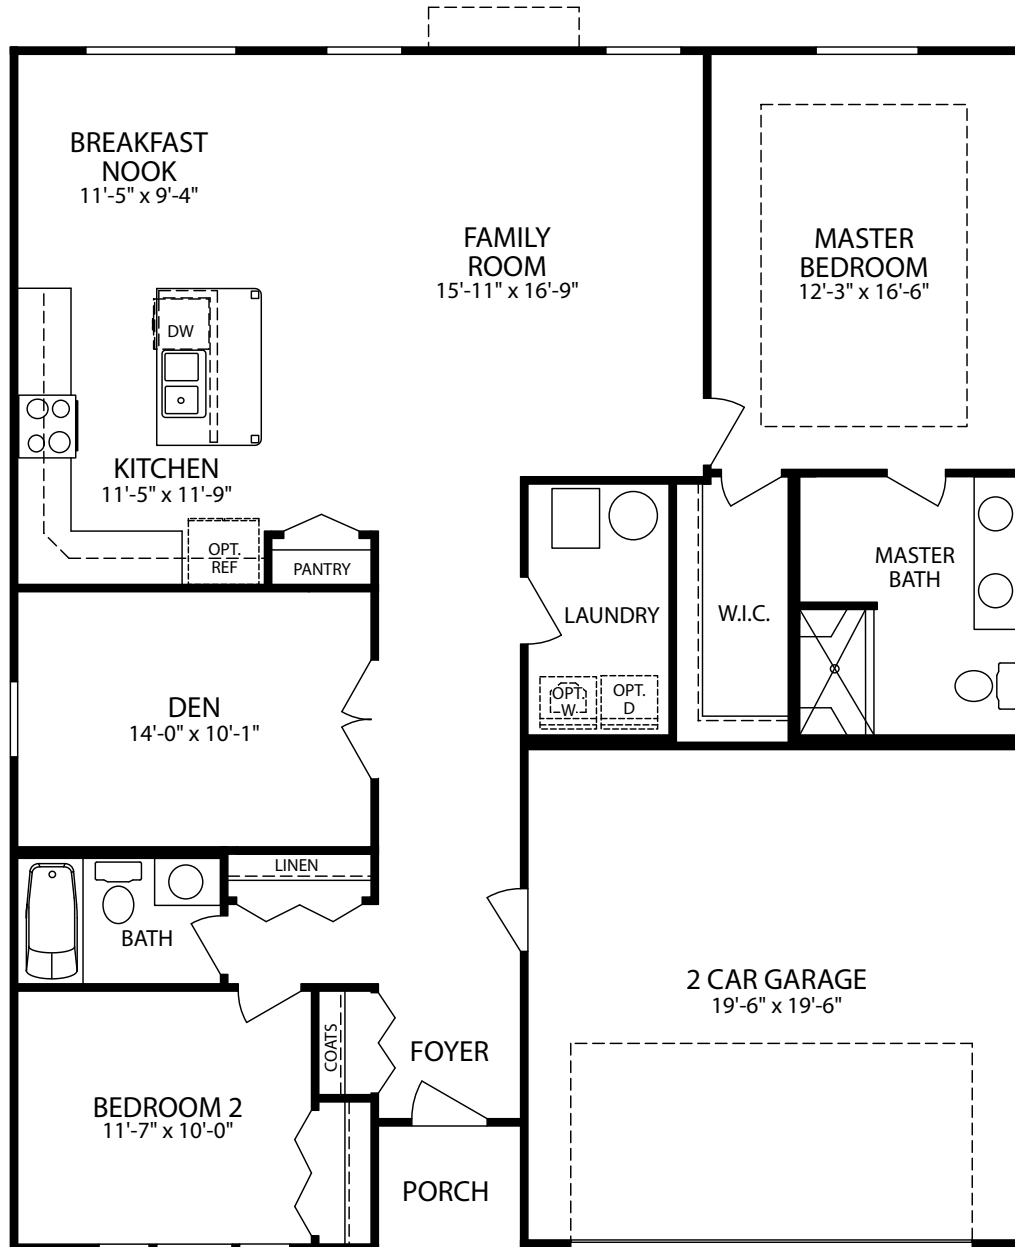

*Optional Stone*

*Optional Vinyl*

- 2-3 Bedrooms
- 2 Bathrooms
- 2 Car Garage
- 1,498-2,418 Finished Sq. Ft.

FINISHED LOWER LEVEL

FIRST FLOOR WITH BEDROOM 3

OPT. CHEF KITCHEN

- 2-3 Bedrooms
- 2 Bathrooms
- 2 Car Garage
- 1,498-2,418 Finished Sq. Ft.

FIRST FLOOR WITH BEDROOM 3

OPT. CHEF KITCHEN