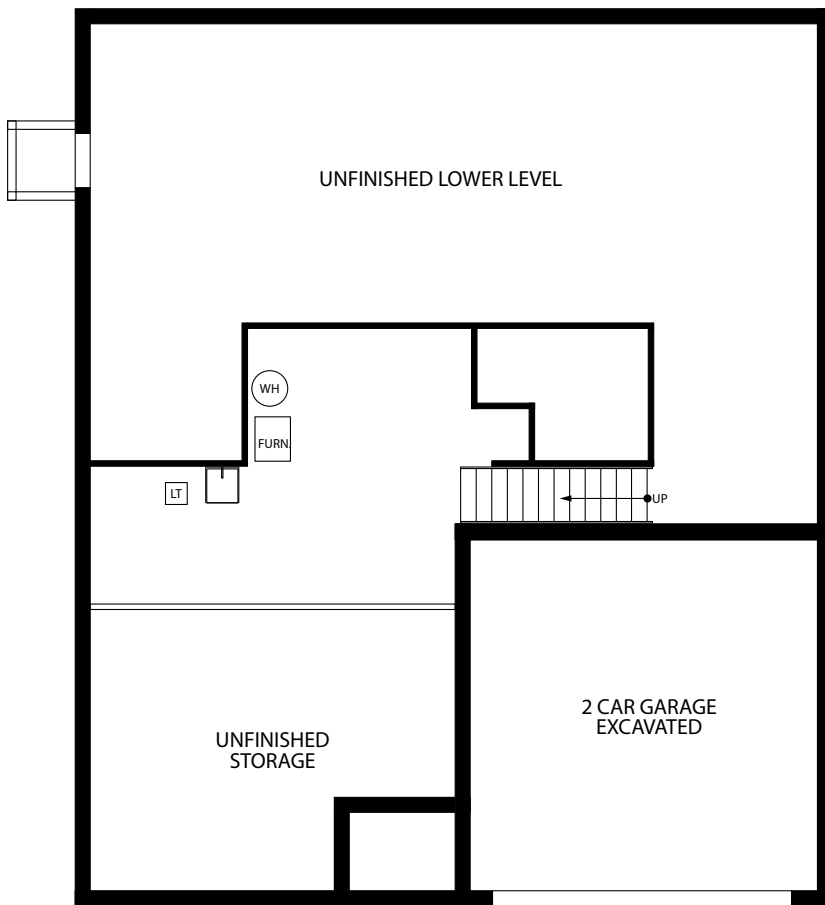

*Optional Stone*

*Optional Vinyl*

- 2-3 Bedrooms
- 2 Bathrooms
- 2 Car Garage
- 1,498-2,418 Finished Sq. Ft.

FINISHED LOWER LEVEL

FIRST FLOOR WITH BEDROOM 3

OPT. CHEF KITCHEN

- 2-3 Bedrooms
- 2 Bathrooms
- 2 Car Garage
- 1,498-2,418 Finished Sq. Ft.

FIRST FLOOR WITH BEDROOM 3

OPT. CHEF KITCHEN