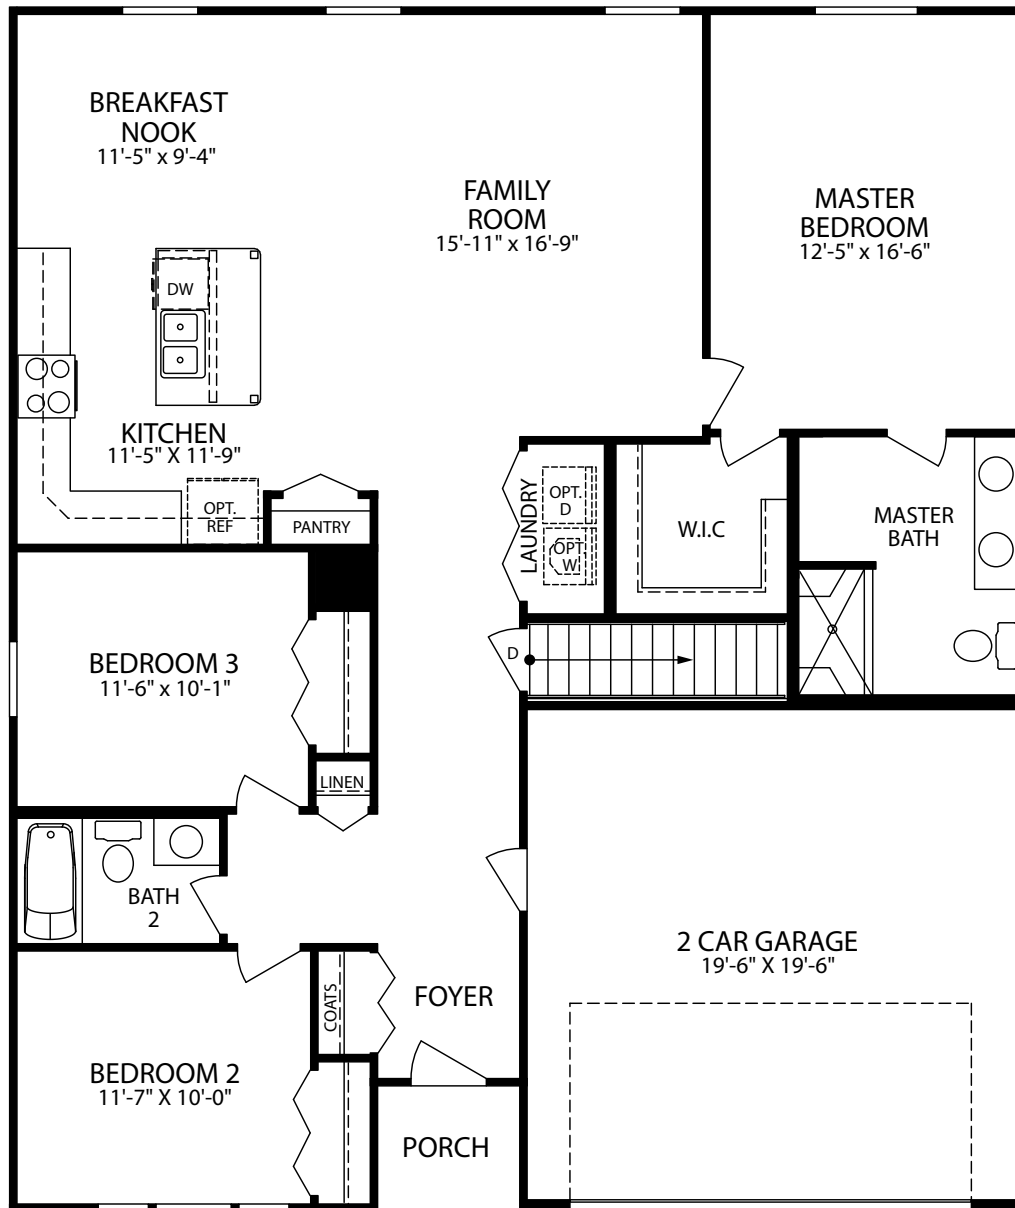

*Optional Carolina Stone*

*Optional Carolina Brick*

*Optional Brick*

*Optional Stone*

*Optional Vinyl*

*Optional Carolina Stone*

*Optional Carolina Brick*

*Optional Brick*

*Optional Stone*

*Optional Vinyl*

- 2-3 Bedrooms
- 2 Bathrooms
- 2 Car Garage
- 1,498-2,418 Finished Sq. Ft.

FINISHED LOWER LEVEL

FIRST FLOOR WITH BEDROOM 3

OPT. CHEF KITCHEN

- 2-3 Bedrooms
- 2 Bathrooms
- 2 Car Garage
- 1,498-2,418 Finished Sq. Ft.

FIRST FLOOR WITH BEDROOM 3

OPT. CHEF KITCHEN