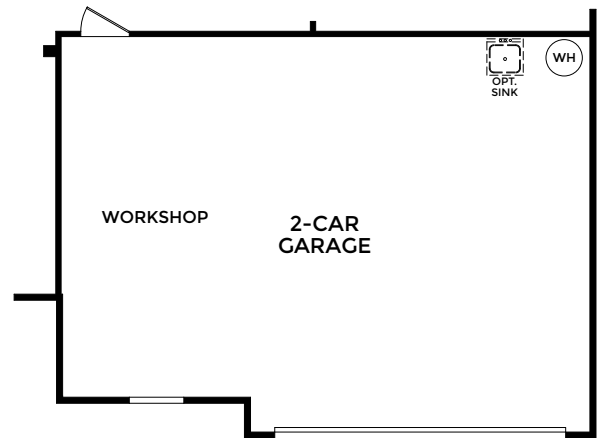

OPTIONAL
WORKSHOP ILO
3-CAR GARAGE