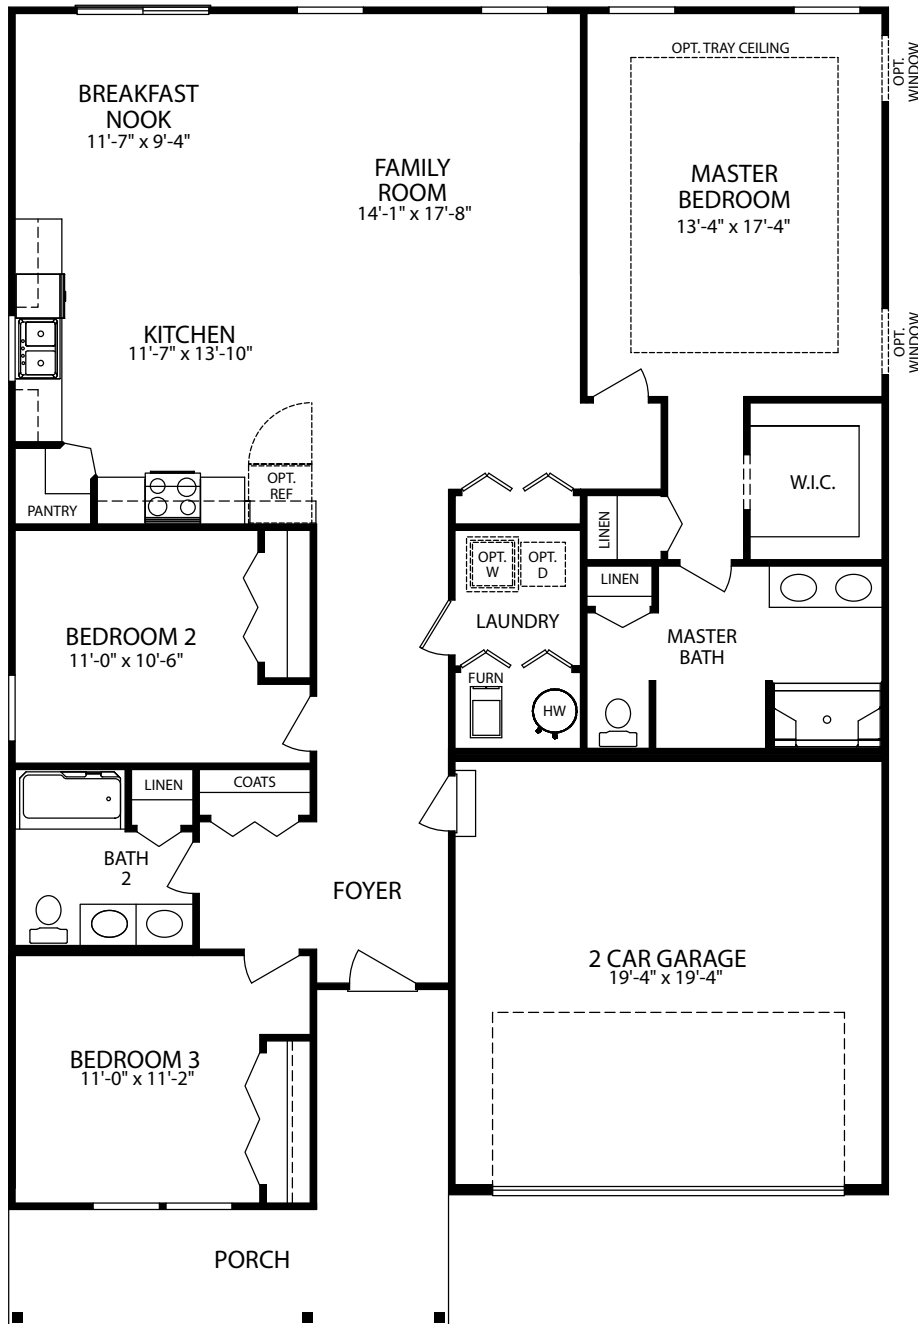

- 3 Bedrooms
- 2 Bathrooms
- 2 Car Garage
- 1,704 Finished Sq. Ft.

FINISHED LOWER LEVEL

OPT. SOCIAL CENTER

OPT. SHOWER BATH

OPT. CHEF'S KITCHEN

OPT. KITCHEN ISLAND

OPT. 28 PATIO DOOR

OPT. UPGRADED MASTER BATH

OPT. 3 CAR GARAGE AT LOWER LEVEL

OPT. 3 CAR GARAGE

OPT. FIREPLACE

- 3 Bedrooms
- 2 Bathrooms
- 2 Car Garage
- 1,704 Finished Sq. Ft.

OPT. CHEF'S KITCHEN

OPT. KITCHEN ISLAND

OPT. FIREPLACE

OPT. UPGRADED MASTER BATH

OPT. 28 PATIO DOOR