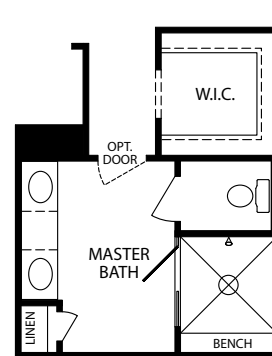

- 3 Bedrooms
- 2 Bathrooms
- 2 Car Garage
- 1,704 Finished Sq. Ft.

FINISHED LOWER LEVEL

OPT. SOCIAL CENTER

OPT. SHOWER BATH

OPT. CHEF'S KITCHEN

OPT. KITCHEN ISLAND

OPT. 28 PATIO DOOR

OPT. UPGRADED MASTER BATH

OPT. 3 CAR GARAGE AT LOWER LEVEL

OPT. 3 CAR GARAGE

OPT. FIREPLACE

- 3 Bedrooms
- 2 Bathrooms
- 2 Car Garage
- 1,704 Finished Sq. Ft.

OPT. CHEF'S KITCHEN

OPT. KITCHEN ISLAND

OPT. FIREPLACE

OPT. UPGRADED MASTER BATH

OPT. 28 PATIO DOOR