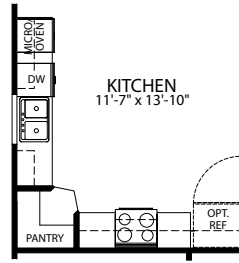

- 3 Bedrooms
- 2 Bathrooms
- 2 Car Garage
- 1,704 Finished Sq. Ft.

FINISHED LOWER LEVEL

OPT. SOCIAL CENTER

OPT. SHOWER BATH

OPT. CHEF'S KITCHEN

OPT. KITCHEN ISLAND

OPT. 28 PATIO DOOR

OPT. UPGRADED MASTER BATH

OPT. 3 CAR GARAGE AT LOWER LEVEL

OPT. 3 CAR GARAGE

OPT. FIREPLACE

- 3 Bedrooms
- 2 Bathrooms
- 2 Car Garage
- 1,704 Finished Sq. Ft.

OPT. CHEF'S KITCHEN

OPT. KITCHEN ISLAND

OPT. FIREPLACE

OPT. UPGRADED MASTER BATH