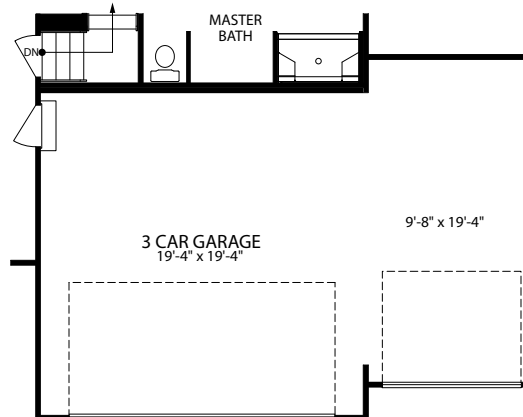

- 3 Bedrooms
- 2 Bathrooms
- 2 Car Garage
- 1,704 Finished Sq. Ft.

FINISHED LOWER LEVEL

OPT. SOCIAL CENTER

OPT. SHOWER BATH

OPT. CHEF'S KITCHEN

OPT. KITCHEN ISLAND

OPT. 28 PATIO DOOR

OPT. UPGRADED MASTER BATH

OPT. 3 CAR GARAGE AT LOWER LEVEL

OPT. 3 CAR GARAGE

OPT. FIREPLACE

- 3 Bedrooms
- 2 Bathrooms
- 2 Car Garage
- 1,704 Finished Sq. Ft.

OPT. CHEF'S KITCHEN

OPT. KITCHEN ISLAND

OPT. FIREPLACE

OPT. UPGRADED MASTER BATH

OPT. 28 PATIO DOOR