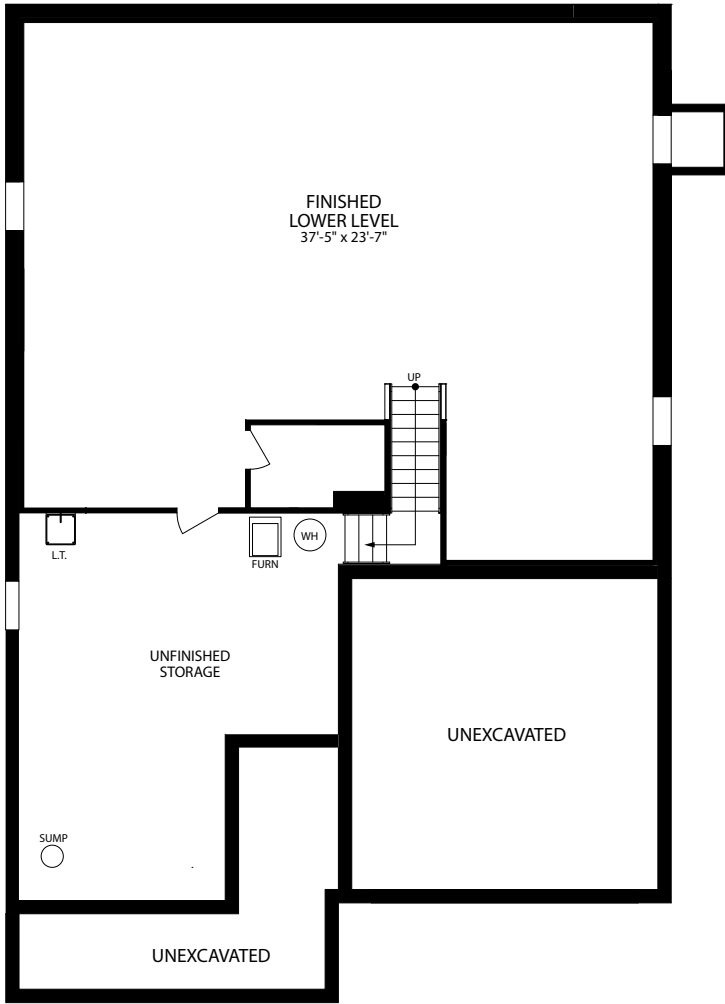

- 3 Bedrooms
- 2 Bathrooms
- 2 Car Garage
- 1,704 Finished Sq. Ft.

FINISHED LOWER LEVEL

OPT. SOCIAL CENTER

OPT. SHOWER BATH

OPT. CHEF'S KITCHEN

OPT. KITCHEN ISLAND

OPT. 28 PATIO DOOR

OPT. UPGRADED MASTER BATH

OPT. 3 CAR GARAGE AT LOWER LEVEL

OPT. 3 CAR GARAGE

OPT. FIREPLACE

- 3 Bedrooms
- 2 Bathrooms
- 2 Car Garage
- 1,704 Finished Sq. Ft.

OPT. CHEF'S KITCHEN

OPT. KITCHEN ISLAND

OPT. FIREPLACE

OPT. UPGRADED MASTER BATH

OPT. 28 PATIO DOOR