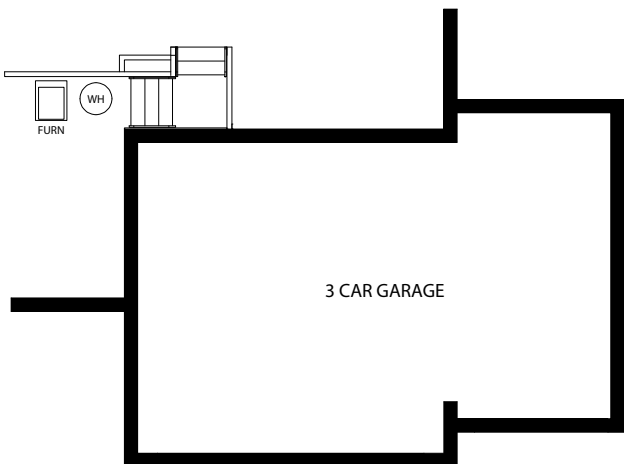

- 3 Bedrooms
- 2 Bathrooms
- 2 Car Garage
- 1,704 Finished Sq. Ft.

FINISHED LOWER LEVEL

OPT. SOCIAL CENTER

OPT. SHOWER BATH

OPT. CHEF'S KITCHEN

OPT. KITCHEN ISLAND

OPT. 28 PATIO DOOR

OPT. UPGRADED MASTER BATH

OPT. 3 CAR GARAGE AT LOWER LEVEL

OPT. 3 CAR GARAGE

OPT. FIREPLACE

- 3 Bedrooms
- 2 Bathrooms
- 2 Car Garage
- 1,704 Finished Sq. Ft.

OPT. CHEF'S KITCHEN

OPT. KITCHEN ISLAND

OPT. FIREPLACE

OPT. UPGRADED MASTER BATH