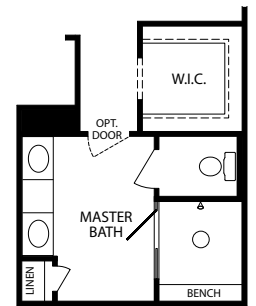

- 3 Bedrooms
- 2 Bathrooms
- 2 Car Garage
- 1,704 Finished Sq. Ft.

FINISHED LOWER LEVEL

OPT. SOCIAL CENTER

OPT. SHOWER BATH

OPT. CHEF'S KITCHEN

OPT. KITCHEN ISLAND

OPT. 28 PATIO DOOR

OPT. UPGRADED MASTER BATH

OPT. 3 CAR GARAGE AT LOWER LEVEL

OPT. 3 CAR GARAGE

OPT. FIREPLACE

- 3 Bedrooms
- 2 Bathrooms
- 2 Car Garage
- 1,704 Finished Sq. Ft.

OPT. CHEF'S KITCHEN

OPT. KITCHEN ISLAND

OPT. FIREPLACE

OPT. UPGRADED MASTER BATH

OPT. 28 PATIO DOOR