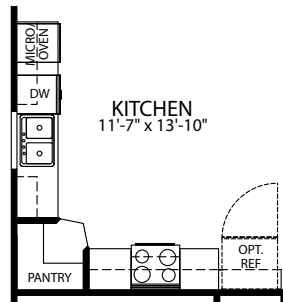

- 3 Bedrooms
- 2 Bathrooms
- 2 Car Garage
- 1,704 Finished Sq. Ft.

FINISHED LOWER LEVEL

OPT. SOCIAL CENTER

OPT. SHOWER BATH

OPT. CHEF'S KITCHEN

OPT. KITCHEN ISLAND

OPT. 28 PATIO DOOR

OPT. UPGRADED MASTER BATH

OPT. 3 CAR GARAGE AT LOWER LEVEL

OPT. 3 CAR GARAGE

OPT. FIREPLACE

- 3 Bedrooms
- 2 Bathrooms
- 2 Car Garage
- 1,704 Finished Sq. Ft.

OPT. CHEF'S KITCHEN

OPT. KITCHEN ISLAND

OPT. FIREPLACE

OPT. UPGRADED MASTER BATH

OPT. 28 PATIO DOOR