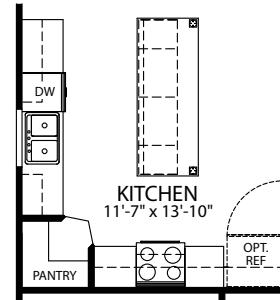

- 3 Bedrooms
- 2 Bathrooms
- 2 Car Garage
- 1,704 Finished Sq. Ft.

FINISHED LOWER LEVEL

OPT. SOCIAL CENTER

OPT. SHOWER BATH

OPT. CHEF'S KITCHEN

OPT. KITCHEN ISLAND

OPT. 28 PATIO DOOR

OPT. UPGRADED MASTER BATH

OPT. 3 CAR GARAGE AT LOWER LEVEL

OPT. 3 CAR GARAGE

OPT. FIREPLACE

- 3 Bedrooms
- 2 Bathrooms
- 2 Car Garage
- 1,704 Finished Sq. Ft.

OPT. CHEF'S KITCHEN

OPT. KITCHEN ISLAND

OPT. FIREPLACE

OPT. UPGRADED MASTER BATH

OPT. 28 PATIO DOOR