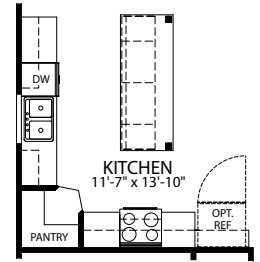

- 3 Bedrooms
- 2 Bathrooms
- 2 Car Garage
- 1,704 Finished Sq. Ft.

FINISHED LOWER LEVEL

OPT. SOCIAL CENTER

OPT. SHOWER BATH

OPT. CHEF'S KITCHEN

OPT. KITCHEN ISLAND

OPT. 28 PATIO DOOR

OPT. UPGRADED MASTER BATH

OPT. 3 CAR GARAGE AT LOWER LEVEL

OPT. 3 CAR GARAGE

OPT. FIREPLACE

- 3 Bedrooms
- 2 Bathrooms
- 2 Car Garage
- 1,704 Finished Sq. Ft.

OPT. CHEF'S KITCHEN

OPT. KITCHEN ISLAND

OPT. FIREPLACE

OPT. UPGRADED MASTER BATH