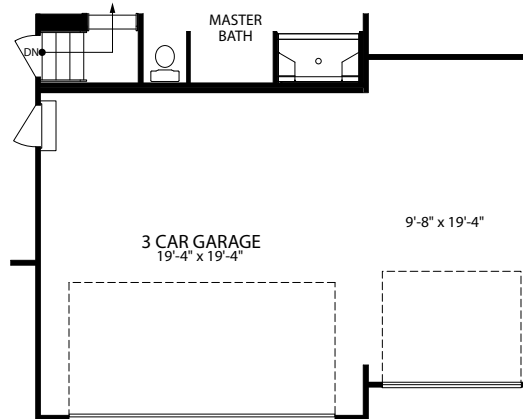

- 3 Bedrooms
- 2 Bathrooms
- 2 Car Garage
- 1,704 Finished Sq. Ft.

FINISHED LOWER LEVEL

OPT. SOCIAL CENTER

OPT. SHOWER BATH

OPT. CHEF'S KITCHEN

OPT. KITCHEN ISLAND

OPT. 28 PATIO DOOR

OPT. UPGRADED MASTER BATH

OPT. 3 CAR GARAGE AT LOWER LEVEL

OPT. 3 CAR GARAGE

OPT. FIREPLACE

- 3 Bedrooms
- 2 Bathrooms
- 2 Car Garage
- 1,704 Finished Sq. Ft.

OPT. CHEF'S KITCHEN

OPT. KITCHEN ISLAND

OPT. FIREPLACE

OPT. UPGRADED MASTER BATH

OPT. 28 PATIO DOOR