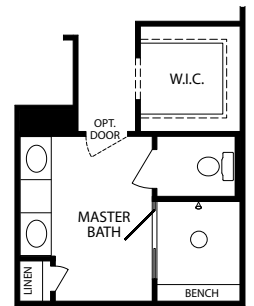

- 3 Bedrooms
- 2 Bathrooms
- 2 Car Garage
- 1,704 Finished Sq. Ft.

FINISHED LOWER LEVEL

OPT. SOCIAL CENTER

OPT. SHOWER BATH

OPT. CHEF'S KITCHEN

OPT. KITCHEN ISLAND

OPT. 28 PATIO DOOR

OPT. UPGRADED MASTER BATH

OPT. 3 CAR GARAGE AT LOWER LEVEL

OPT. 3 CAR GARAGE

OPT. FIREPLACE

- 3 Bedrooms
- 2 Bathrooms
- 2 Car Garage
- 1,704 Finished Sq. Ft.

OPT. CHEF'S KITCHEN

OPT. KITCHEN ISLAND

OPT. FIREPLACE

OPT. UPGRADED MASTER BATH

OPT. 28 PATIO DOOR