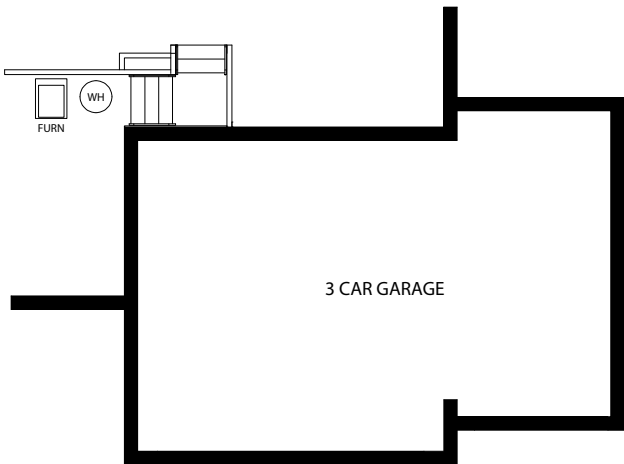

- 3 Bedrooms
- 2 Bathrooms
- 2 Car Garage
- 1,704 Finished Sq. Ft.

FINISHED LOWER LEVEL

OPT. SOCIAL CENTER

OPT. SHOWER BATH

OPT. CHEF'S KITCHEN

OPT. KITCHEN ISLAND

OPT. 28 PATIO DOOR

OPT. UPGRADED MASTER BATH

OPT. 3 CAR GARAGE AT LOWER LEVEL

OPT. 3 CAR GARAGE

OPT. FIREPLACE

- 3 Bedrooms
- 2 Bathrooms
- 2 Car Garage
- 1,704 Finished Sq. Ft.

OPT. CHEF'S KITCHEN

OPT. KITCHEN ISLAND

OPT. FIREPLACE

OPT. UPGRADED MASTER BATH