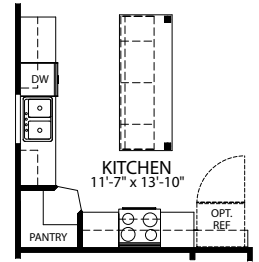

- 3 Bedrooms
- 2 Bathrooms
- 2 Car Garage
- 1,704 Finished Sq. Ft.

FINISHED LOWER LEVEL

OPT. SOCIAL CENTER

OPT. SHOWER BATH

OPT. CHEF'S KITCHEN

OPT. KITCHEN ISLAND

OPT. 28 PATIO DOOR

OPT. UPGRADED MASTER BATH

OPT. 3 CAR GARAGE AT LOWER LEVEL

OPT. 3 CAR GARAGE

OPT. FIREPLACE

- 3 Bedrooms
- 2 Bathrooms
- 2 Car Garage
- 1,704 Finished Sq. Ft.

OPT. CHEF'S KITCHEN

OPT. KITCHEN ISLAND

OPT. FIREPLACE

OPT. UPGRADED MASTER BATH