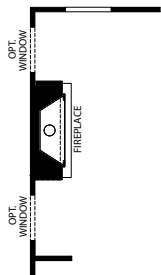

OPT. SUNROOM

OPT. DEN

OPT. KITCHEN

OPT. BEDROOM 4 ELEVATION G

OPT. SHOWER BATH

OPT. DELUXE KITCHEN ISLAND

OPT. SOCIAL CENTER

OPT. 10' x 20' SUNROOM DECK

OPT. PARTIAL PORCH FIRST FLOOR

OPT. SIDE FIREPLACE

OPT. 3 CAR GARAGE

OPT. FULL PORCH FIRST FLOOR

OPT. REAR FIREPLACE W/  
CANTILEVERED FIREPLACE

FINISHED LOWER LEVEL HIGH SIDE

FINISHED LOWER LEVEL LOW SIDE

UNFINISHED LOWER LEVEL HIGH SIDE

UNFINISHED LOWER LEVEL LOW SIDE

OPT. SUNROOM

OPT. BEDROOM 4 ELEVATION A

OPT. KITCHEN

OPT. SIDE FIREPLACE

OPT. DEN

OPT. DELUXE KITCHEN ISLAND

OPT. REAR FIREPLACE W/  
CANTILEVERED FIREPLACE