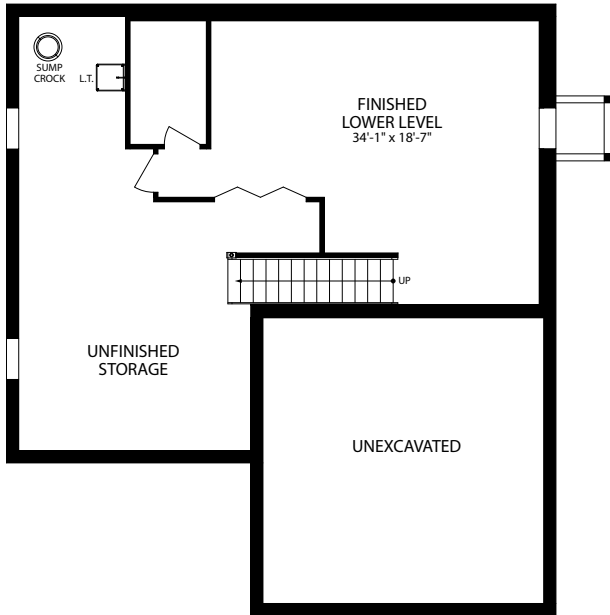

OPT. SUNROOM

OPT. DEN

OPT. KITCHEN

OPT. BEDROOM 4 ELEVATION G

OPT. SHOWER BATH

OPT. DELUXE KITCHEN ISLAND

OPT. SOCIAL CENTER

OPT. 10' x 20' SUNROOM DECK

OPT. PARTIAL PORCH FIRST FLOOR

OPT. SIDE FIREPLACE

OPT. 3 CAR GARAGE

OPT. FULL PORCH FIRST FLOOR

OPT. REAR FIREPLACE W/  
CANTILEVERED FIREPLACE

FINISHED LOWER LEVEL HIGH SIDE

FINISHED LOWER LEVEL LOW SIDE

UNFINISHED LOWER LEVEL HIGH SIDE

UNFINISHED LOWER LEVEL LOW SIDE

OPT. SUNROOM

OPT. BEDROOM 4 ELEVATION A

OPT. KITCHEN

OPT. SIDE FIREPLACE

OPT. DEN

OPT. DELUXE KITCHEN ISLAND

OPT. REAR FIREPLACE W/  
CANTILEVERED FIREPLACE