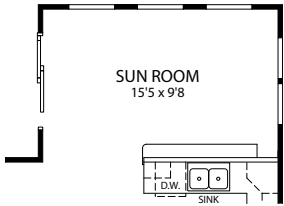

OPT. SUNROOM

OPT. DEN

OPT. KITCHEN

OPT. BEDROOM 4 ELEVATION G

OPT. SHOWER BATH

OPT. DELUXE KITCHEN ISLAND

OPT. SOCIAL CENTER

OPT. 10' x 20' SUNROOM DECK

OPT. PARTIAL PORCH FIRST FLOOR

OPT. SIDE FIREPLACE

OPT. 3 CAR GARAGE

OPT. FULL PORCH FIRST FLOOR

OPT. REAR FIREPLACE W/  
CANTILEVERED FIREPLACE

FINISHED LOWER LEVEL HIGH SIDE

FINISHED LOWER LEVEL LOW SIDE

UNFINISHED LOWER LEVEL HIGH SIDE

UNFINISHED LOWER LEVEL LOW SIDE

OPT. SUNROOM

OPT. BEDROOM 4 ELEVATION A

OPT. KITCHEN

OPT. SIDE FIREPLACE

OPT. DEN

OPT. DELUXE KITCHEN ISLAND

OPT. REAR FIREPLACE W/  
CANTILEVERED FIREPLACE