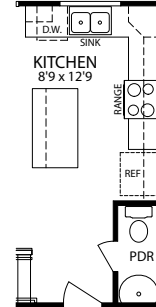

OPT. SUNROOM

OPT. DEN

OPT. KITCHEN

OPT. BEDROOM 4 ELEVATION G

OPT. SHOWER BATH

OPT. DELUXE KITCHEN ISLAND

OPT. SOCIAL CENTER

OPT. 10' x 20' SUNROOM DECK

OPT. PARTIAL PORCH FIRST FLOOR

OPT. SIDE FIREPLACE

OPT. 3 CAR GARAGE

OPT. FULL PORCH FIRST FLOOR

OPT. REAR FIREPLACE W/  
CANTILEVERED FIREPLACE

FINISHED LOWER LEVEL HIGH SIDE

FINISHED LOWER LEVEL LOW SIDE

UNFINISHED LOWER LEVEL HIGH SIDE