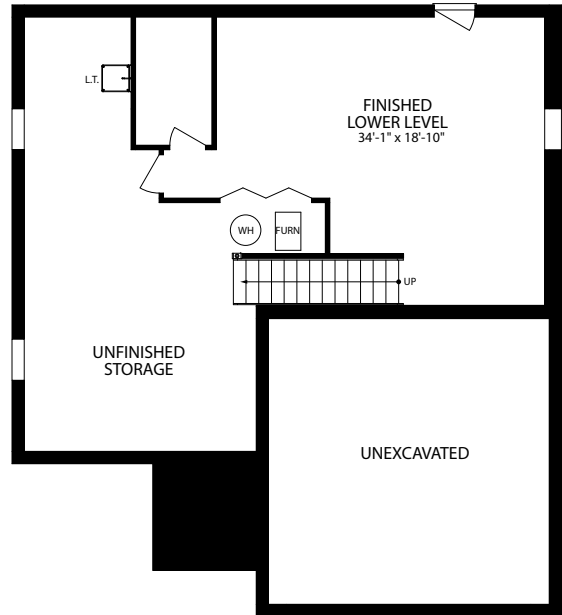

OPT. SUNROOM

OPT. DEN

OPT. KITCHEN

OPT. BEDROOM 4 ELEVATION G

OPT. SHOWER BATH

OPT. DELUXE KITCHEN ISLAND

OPT. SOCIAL CENTER

OPT. 10' x 20' SUNROOM DECK

OPT. PARTIAL PORCH FIRST FLOOR

OPT. SIDE FIREPLACE

OPT. 3 CAR GARAGE

OPT. FULL PORCH FIRST FLOOR

OPT. REAR FIREPLACE W/  
CANTILEVERED FIREPLACE

FINISHED LOWER LEVEL HIGH SIDE

FINISHED LOWER LEVEL LOW SIDE

UNFINISHED LOWER LEVEL HIGH SIDE

UNFINISHED LOWER LEVEL LOW SIDE

OPT. SUNROOM

OPT. BEDROOM 4 ELEVATION A

OPT. KITCHEN

OPT. SIDE FIREPLACE

OPT. DEN

OPT. DELUXE KITCHEN ISLAND

OPT. REAR FIREPLACE W/  
CANTILEVERED FIREPLACE