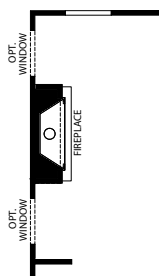

OPT. SUNROOM

OPT. DEN

OPT. KITCHEN

OPT. BEDROOM 4 ELEVATION G

OPT. SHOWER BATH

OPT. DELUXE KITCHEN ISLAND

OPT. SOCIAL CENTER

OPT. 10' x 20' SUNROOM DECK

OPT. PARTIAL PORCH FIRST FLOOR

OPT. SIDE FIREPLACE

OPT. 3 CAR GARAGE

OPT. FULL PORCH FIRST FLOOR

OPT. REAR FIREPLACE W/  
CANTILEVERED FIREPLACE

FINISHED LOWER LEVEL HIGH SIDE

FINISHED LOWER LEVEL LOW SIDE

UNFINISHED LOWER LEVEL HIGH SIDE