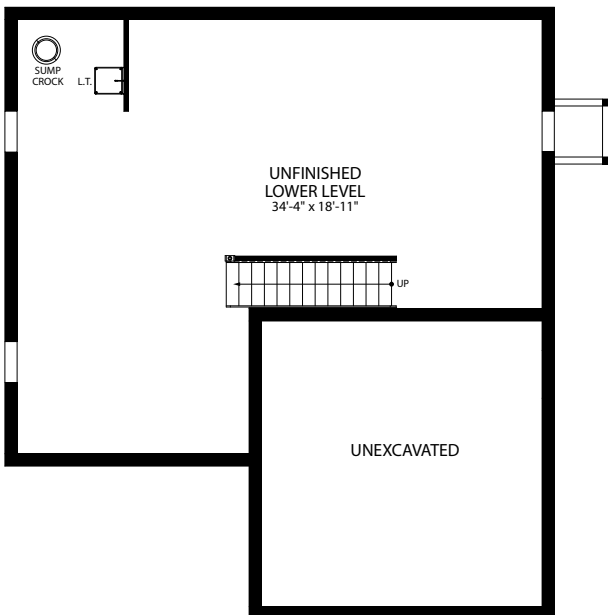

OPT. SUNROOM

OPT. DEN

OPT. KITCHEN

OPT. BEDROOM 4 ELEVATION G

OPT. SHOWER BATH

OPT. DELUXE KITCHEN ISLAND

OPT. SOCIAL CENTER

OPT. 10' x 20' SUNROOM DECK

OPT. PARTIAL PORCH FIRST FLOOR

OPT. SIDE FIREPLACE

OPT. 3 CAR GARAGE

OPT. FULL PORCH FIRST FLOOR

OPT. REAR FIREPLACE W/  
CANTILEVERED FIREPLACE

FINISHED LOWER LEVEL HIGH SIDE

FINISHED LOWER LEVEL LOW SIDE

UNFINISHED LOWER LEVEL HIGH SIDE

UNFINISHED LOWER LEVEL LOW SIDE

OPT. SUNROOM

OPT. BEDROOM 4 ELEVATION A

OPT. KITCHEN

OPT. SIDE FIREPLACE

OPT. DEN

OPT. DELUXE KITCHEN ISLAND

OPT. REAR FIREPLACE W/  
CANTILEVERED FIREPLACE