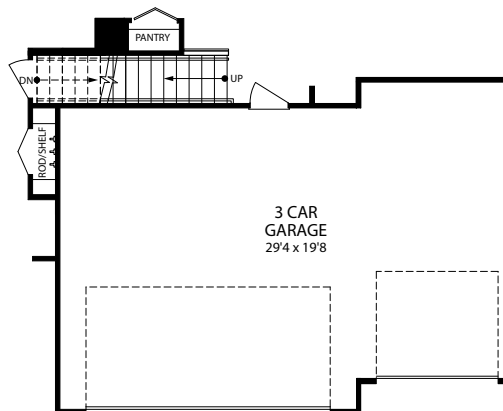

OPT. SUNROOM

OPT. DEN

OPT. KITCHEN

OPT. BEDROOM 4 ELEVATION G

OPT. SHOWER BATH

OPT. DELUXE KITCHEN ISLAND

OPT. SOCIAL CENTER

OPT. 10' x 20' SUNROOM DECK

OPT. PARTIAL PORCH FIRST FLOOR

OPT. SIDE FIREPLACE

OPT. 3 CAR GARAGE

OPT. FULL PORCH FIRST FLOOR

OPT. REAR FIREPLACE W/  
CANTILEVERED FIREPLACE

FINISHED LOWER LEVEL HIGH SIDE

FINISHED LOWER LEVEL LOW SIDE

UNFINISHED LOWER LEVEL HIGH SIDE