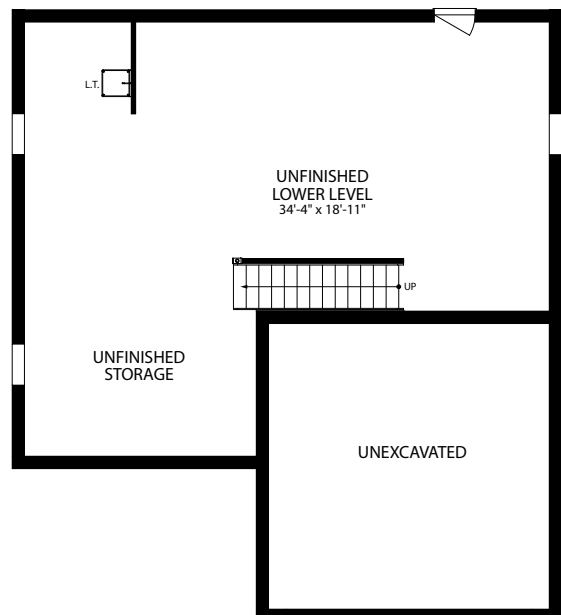

OPT. SUNROOM

OPT. DEN

OPT. KITCHEN

OPT. BEDROOM 4 ELEVATION G

OPT. SHOWER BATH

OPT. DELUXE KITCHEN ISLAND

OPT. SOCIAL CENTER

OPT. 10' x 20' SUNROOM DECK

OPT. PARTIAL PORCH FIRST FLOOR

OPT. SIDE FIREPLACE

OPT. 3 CAR GARAGE

OPT. FULL PORCH FIRST FLOOR

OPT. REAR FIREPLACE W/  
CANTILEVERED FIREPLACE

FINISHED LOWER LEVEL HIGH SIDE

FINISHED LOWER LEVEL LOW SIDE

UNFINISHED LOWER LEVEL HIGH SIDE

UNFINISHED LOWER LEVEL LOW SIDE

OPT. SUNROOM

OPT. BEDROOM 4 ELEVATION A

OPT. KITCHEN

OPT. SIDE FIREPLACE

OPT. DEN

OPT. DELUXE KITCHEN ISLAND

OPT. REAR FIREPLACE W/  
CANTILEVERED FIREPLACE