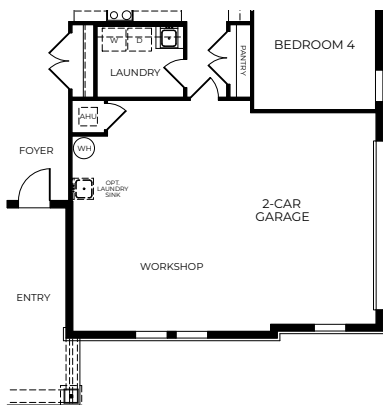

*Optional Brick*

*Optional Stone*

- 4-5 Bedrooms
- 2-3 Car Garage
- 3 Bathrooms
- 2,434 Finished Sq. Ft.

OPTIONAL DOUBLE FRENCH DOORS AT REAR

OPTIONAL FRENCH DOOR AT REAR

OPTIONAL WET BAR

OPTIONAL WORKSHOP ILO 3RD CAR GARAGE

OPTIONAL BEDROOM 3 W/ POOL BATH

OPTIONAL 3-CAR SIDE LOAD GARAGE

OPTIONAL 2-CAR SIDE LOAD GARAGE

OPTIONAL DOUBLE SLIDING DOOR AT REAR

OPTIONAL GOURMET KITCHEN

OPTIONAL DELUXE MASTER BATH

OPTIONAL BEDROOM 5 ILO DINING

OPTIONAL DEN ILO DINING