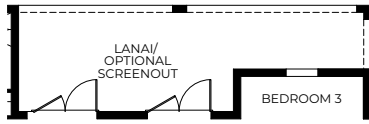

*Optional Brick*

*Optional Stone*

- 4-5 Bedrooms
- 2-3 Car Garage
- 3 Bathrooms
- 2,434 Finished Sq. Ft.

OPTIONAL DOUBLE FRENCH DOORS AT REAR

OPTIONAL FRENCH DOOR AT REAR

OPTIONAL WET BAR

OPTIONAL WORKSHOP ILO 3RD CAR GARAGE

OPTIONAL BEDROOM 3 W/ POOL BATH

OPTIONAL 3-CAR SIDE LOAD GARAGE

OPTIONAL 2-CAR SIDE LOAD GARAGE

OPTIONAL DOUBLE SLIDING DOOR AT REAR

OPTIONAL GOURMET KITCHEN

OPTIONAL DELUXE MASTER BATH

OPTIONAL BEDROOM 5 ILO DINING