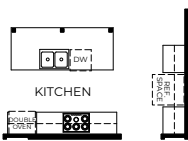

*Optional Brick*

*Optional Stone*

- 4-5 Bedrooms
- 2-3 Car Garage
- 3 Bathrooms
- 2,434 Finished Sq. Ft.

OPTIONAL DOUBLE FRENCH DOORS AT REAR

OPTIONAL FRENCH DOOR AT REAR

OPTIONAL WET BAR

OPTIONAL WORKSHOP ILO 3RD CAR GARAGE

OPTIONAL BEDROOM 3 W/ POOL BATH

OPTIONAL 3-CAR SIDE LOAD GARAGE

OPTIONAL 2-CAR SIDE LOAD GARAGE

OPTIONAL DOUBLE SLIDING DOOR AT REAR

OPTIONAL GOURMET KITCHEN

OPTIONAL DELUXE MASTER BATH

OPTIONAL BEDROOM 5 ILO DINING

OPTIONAL DEN ILO DINING