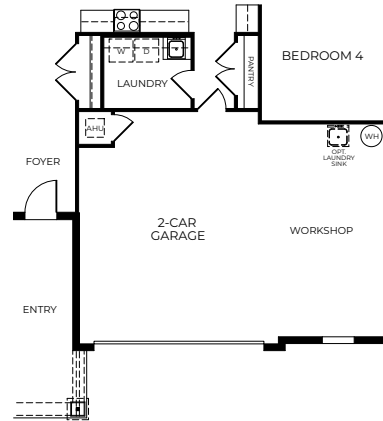

*Optional Brick*

*Optional Stone*

- 4-5 Bedrooms
- 2-3 Car Garage
- 3 Bathrooms
- 2,434 Finished Sq. Ft.

OPTIONAL DOUBLE FRENCH DOORS AT REAR

OPTIONAL FRENCH DOOR AT REAR

OPTIONAL WET BAR

OPTIONAL WORKSHOP ILO 3RD CAR GARAGE

OPTIONAL BEDROOM 3 W/ POOL BATH

OPTIONAL 3-CAR SIDE LOAD GARAGE

OPTIONAL 2-CAR SIDE LOAD GARAGE

OPTIONAL DOUBLE SLIDING DOOR AT REAR

OPTIONAL GOURMET KITCHEN

OPTIONAL DELUXE MASTER BATH

OPTIONAL BEDROOM 5 ILO DINING

OPTIONAL DEN ILO DINING