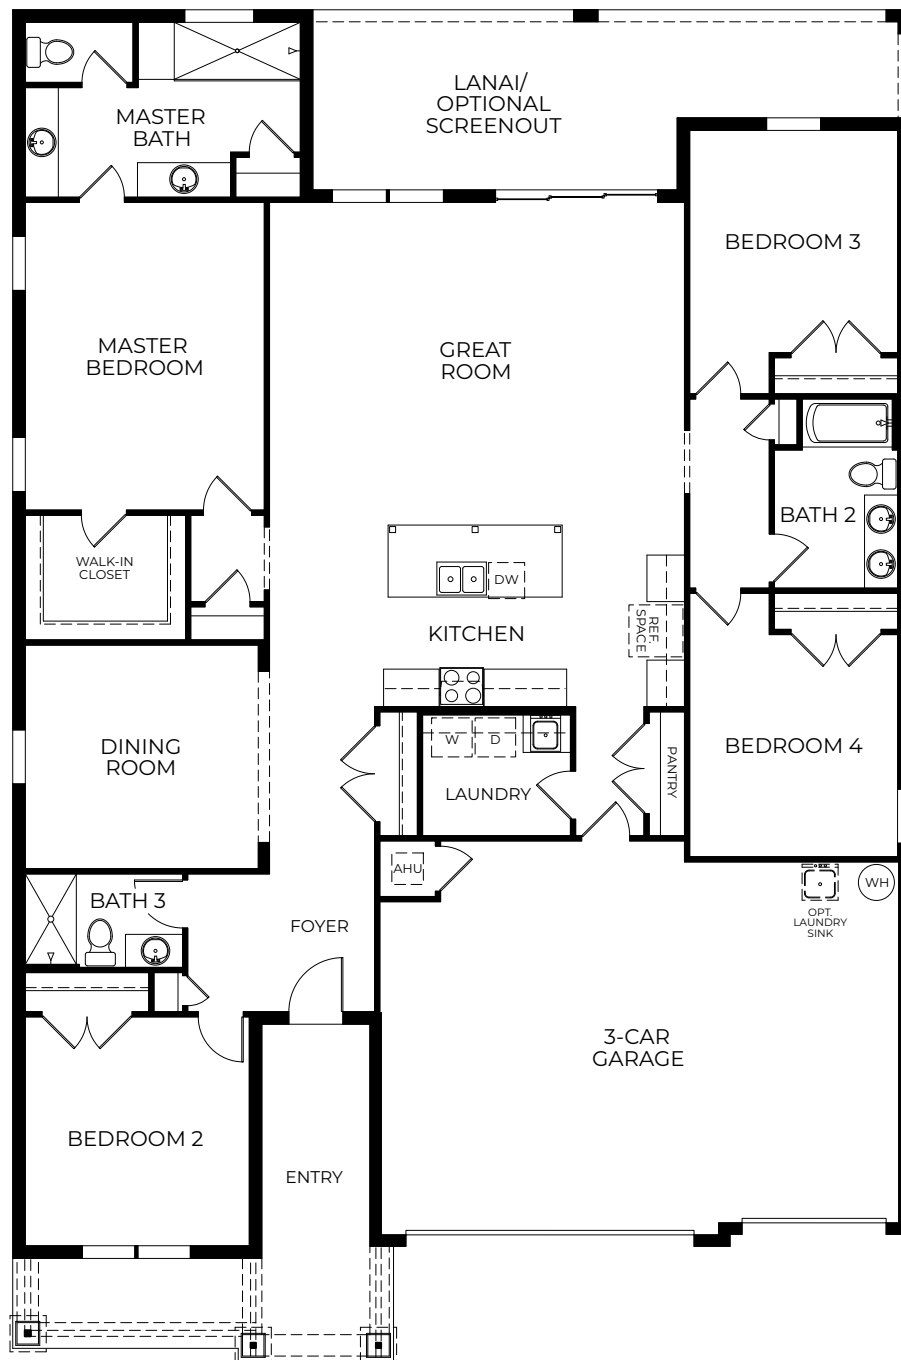

*Optional Brick*

*Optional Stone*

- 4-5 Bedrooms
- 2-3 Car Garage
- 3 Bathrooms
- 2,434 Finished Sq. Ft.

OPTIONAL DOUBLE FRENCH DOORS AT REAR

OPTIONAL FRENCH DOOR AT REAR

OPTIONAL WET BAR

OPTIONAL WORKSHOP ILO 3RD CAR GARAGE

OPTIONAL BEDROOM 3 W/ POOL BATH

OPTIONAL 3-CAR SIDE LOAD GARAGE

OPTIONAL 2-CAR SIDE LOAD GARAGE

OPTIONAL DOUBLE SLIDING DOOR AT REAR

OPTIONAL GOURMET KITCHEN

OPTIONAL DELUXE MASTER BATH

OPTIONAL BEDROOM 5 ILO DINING

OPTIONAL DEN ILO DINING