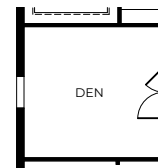

*Optional Brick*

*Optional Stone*

- 4-5 Bedrooms
- 2-3 Car Garage
- 3 Bathrooms
- 2,434 Finished Sq. Ft.

OPTIONAL DOUBLE FRENCH DOORS AT REAR

OPTIONAL FRENCH DOOR AT REAR

OPTIONAL WET BAR

OPTIONAL WORKSHOP ILO 3RD CAR GARAGE

OPTIONAL BEDROOM 3 W/ POOL BATH

OPTIONAL 3-CAR SIDE LOAD GARAGE

OPTIONAL 2-CAR SIDE LOAD GARAGE

OPTIONAL DOUBLE SLIDING DOOR AT REAR

OPTIONAL GOURMET KITCHEN

OPTIONAL DELUXE MASTER BATH

OPTIONAL BEDROOM 5 ILO DINING

OPTIONAL DEN ILO DINING