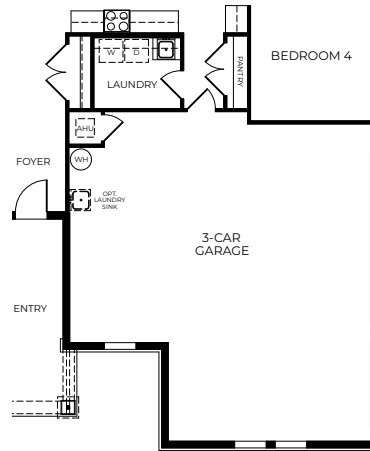

*Optional Brick*

*Optional Stone*

- 4-5 Bedrooms
- 2-3 Car Garage
- 3 Bathrooms
- 2,434 Finished Sq. Ft.

OPTIONAL DOUBLE FRENCH DOORS AT REAR

OPTIONAL FRENCH DOOR AT REAR

OPTIONAL WET BAR

OPTIONAL WORKSHOP ILO 3RD CAR GARAGE

OPTIONAL BEDROOM 3 W/ POOL BATH

OPTIONAL 3-CAR SIDE LOAD GARAGE

OPTIONAL 2-CAR SIDE LOAD GARAGE

OPTIONAL DOUBLE SLIDING DOOR AT REAR

OPTIONAL GOURMET KITCHEN

OPTIONAL DELUXE MASTER BATH

OPTIONAL BEDROOM 5 ILO DINING

OPTIONAL DEN ILO DINING