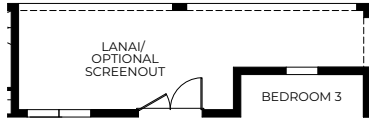

*Optional Brick*

*Optional Stone*

- 4-5 Bedrooms
- 2-3 Car Garage
- 3 Bathrooms
- 2,434 Finished Sq. Ft.

OPTIONAL DOUBLE FRENCH DOORS AT REAR

OPTIONAL FRENCH DOOR AT REAR

OPTIONAL WET BAR

OPTIONAL WORKSHOP ILO 3RD CAR GARAGE

OPTIONAL BEDROOM 3 W/ POOL BATH

OPTIONAL 3-CAR SIDE LOAD GARAGE

OPTIONAL 2-CAR SIDE LOAD GARAGE

OPTIONAL DOUBLE SLIDING DOOR AT REAR

OPTIONAL GOURMET KITCHEN

OPTIONAL DELUXE MASTER BATH

OPTIONAL BEDROOM 5 ILO DINING