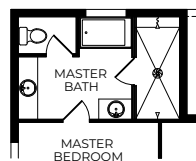

*Optional Brick*

*Optional Stone*

- 4-5 Bedrooms
- 2-3 Car Garage
- 3 Bathrooms
- 2,434 Finished Sq. Ft.

OPTIONAL DOUBLE FRENCH DOORS AT REAR

OPTIONAL FRENCH DOOR AT REAR

OPTIONAL WET BAR

OPTIONAL WORKSHOP ILO 3RD CAR GARAGE

OPTIONAL BEDROOM 3 W/ POOL BATH

OPTIONAL 3-CAR SIDE LOAD GARAGE

OPTIONAL 2-CAR SIDE LOAD GARAGE

OPTIONAL DOUBLE SLIDING DOOR AT REAR

OPTIONAL GOURMET KITCHEN

OPTIONAL DELUXE MASTER BATH

OPTIONAL BEDROOM 5 ILO DINING