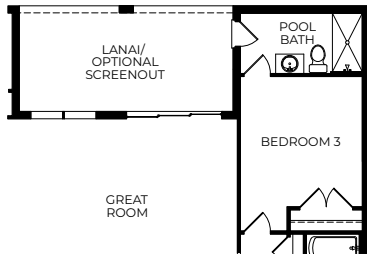

*Optional Brick*

*Optional Stone*

- 4-5 Bedrooms
- 2-3 Car Garage
- 3 Bathrooms
- 2,434 Finished Sq. Ft.

OPTIONAL DOUBLE FRENCH DOORS AT REAR

OPTIONAL FRENCH DOOR AT REAR

OPTIONAL WET BAR

OPTIONAL WORKSHOP ILO 3RD CAR GARAGE

OPTIONAL BEDROOM 3 W/ POOL BATH

OPTIONAL 3-CAR SIDE LOAD GARAGE

OPTIONAL 2-CAR SIDE LOAD GARAGE

OPTIONAL DOUBLE SLIDING DOOR AT REAR

OPTIONAL GOURMET KITCHEN

OPTIONAL DELUXE MASTER BATH

OPTIONAL BEDROOM 5 ILO DINING

OPTIONAL DEN ILO DINING