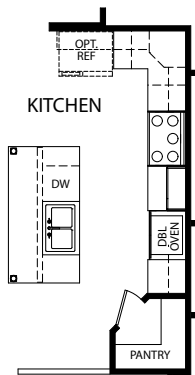

OPT. CHEF'S KITCHEN