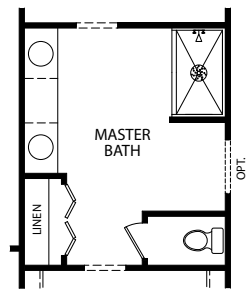

OPT. UNFINISHED LOWER LEVEL LOW SIDE

OPT. CHEF'S KITCHEN

OPT. FIREPLACE

- 3 Bedrooms
- 2 Car Garage
- 2-3 Bathrooms
- 2,039-3,594 Finished Sq. Ft.

OPT. MASTER CLOSET/LAUNDRY DOOR

OPT. FIREPLACE

OPT. PLATINUM MASTER BATH