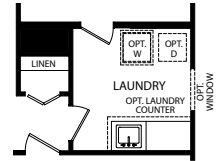

- 3 Bedrooms
- 2 Car Garage
- 2-3 Bathrooms
- 2,039-3,594 Finished Sq. Ft.

OPT. UNFINISHED LOWER LEVEL HIGH SIDE

OPT. BATHROOM

OPT. SOCIAL CENTER

OPT. MASTER CLOSET/LAUNDRY DOOR

OPT. PLATINUM MASTER BATH

OPT. SILVER MASTER BATH

OPT. UNFINISHED LOWER LEVEL LOW SIDE

OPT. CHEF'S KITCHEN

OPT. FIREPLACE

- 3 Bedrooms
- 2 Car Garage
- 2-3 Bathrooms
- 2,039-3,594 Finished Sq. Ft.

OPT. MASTER CLOSET/LAUNDRY DOOR

OPT. FIREPLACE

OPT. PLATINUM MASTER BATH