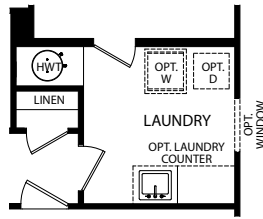

OPT. UNFINISHED LOWER LEVEL LOW SIDE

OPT. CHEF'S KITCHEN

OPT. FIREPLACE

- 3 Bedrooms
- 2 Car Garage
- 2-3 Bathrooms
- 2,039-3,594 Finished Sq. Ft.

OPT. MASTER CLOSET/LAUNDRY DOOR

OPT. FIREPLACE

OPT. PLATINUM MASTER BATH