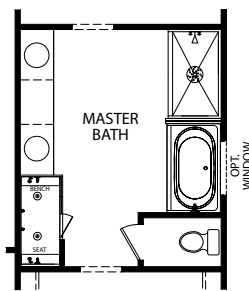

OPT. UNFINISHED LOWER LEVEL LOW SIDE

OPT. CHEF'S KITCHEN

OPT. FIREPLACE

- 3 Bedrooms
- 2 Car Garage
- 2-3 Bathrooms
- 2,039-3,594 Finished Sq. Ft.

OPT. MASTER CLOSET/LAUNDRY DOOR

OPT. FIREPLACE

OPT. PLATINUM MASTER BATH

OPT. SILVER MASTER BATH

OPT. CHEF'S KITCHEN