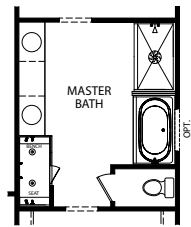

- 3 Bedrooms
- 2 Car Garage
- 2-3 Bathrooms
- 2,039-3,594 Finished Sq. Ft.

OPT. UNFINISHED LOWER LEVEL HIGH SIDE

OPT. BATHROOM

OPT. SOCIAL CENTER

OPT. MASTER CLOSET/LAUNDRY DOOR

OPT. PLATINUM MASTER BATH

OPT. SILVER MASTER BATH

OPT. UNFINISHED LOWER LEVEL LOW SIDE

OPT. CHEF'S KITCHEN

OPT. FIREPLACE

- 3 Bedrooms
- 2 Car Garage
- 2-3 Bathrooms
- 2,039-3,594 Finished Sq. Ft.

OPT. MASTER CLOSET/LAUNDRY DOOR

OPT. FIREPLACE

OPT. PLATINUM MASTER BATH