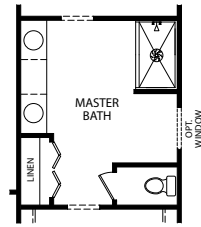

- 3 Bedrooms
- 2 Car Garage
- 2-3 Bathrooms
- 2,039-3,594 Finished Sq. Ft.

OPT. UNFINISHED LOWER LEVEL HIGH SIDE

OPT. BATHROOM

OPT. SOCIAL CENTER

OPT. MASTER CLOSET/LAUNDRY DOOR

OPT. PLATINUM MASTER BATH

OPT. SILVER MASTER BATH

OPT. UNFINISHED LOWER LEVEL LOW SIDE

OPT. CHEF'S KITCHEN

OPT. FIREPLACE

- 3 Bedrooms
- 2 Car Garage
- 2-3 Bathrooms
- 2,039-3,594 Finished Sq. Ft.

OPT. MASTER CLOSET/LAUNDRY DOOR

OPT. FIREPLACE

OPT. PLATINUM MASTER BATH