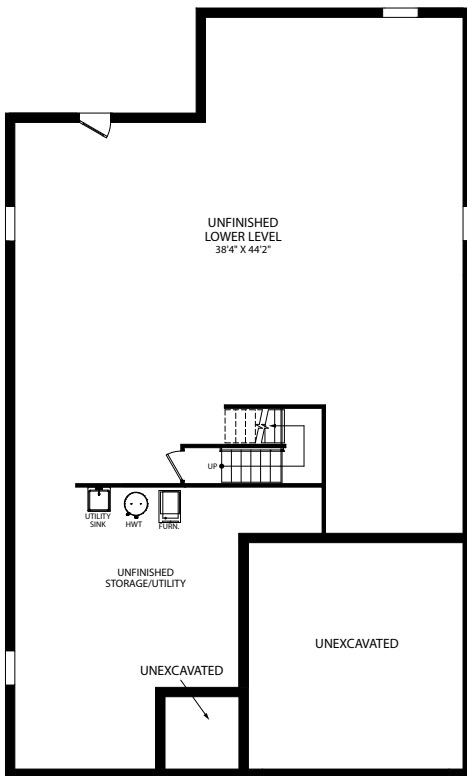

- 3 Bedrooms
- 2 Car Garage
- 2-3 Bathrooms
- 2,039-3,594 Finished Sq. Ft.

OPT. UNFINISHED LOWER LEVEL HIGH SIDE

OPT. BATHROOM

OPT. SOCIAL CENTER

OPT. MASTER CLOSET/LAUNDRY DOOR

OPT. PLATINUM MASTER BATH

OPT. SILVER MASTER BATH

OPT. UNFINISHED LOWER LEVEL LOW SIDE

OPT. CHEF'S KITCHEN

OPT. FIREPLACE

- 3 Bedrooms
- 2 Car Garage
- 2-3 Bathrooms
- 2,039-3,594 Finished Sq. Ft.

OPT. MASTER CLOSET/LAUNDRY DOOR

OPT. FIREPLACE

OPT. PLATINUM MASTER BATH