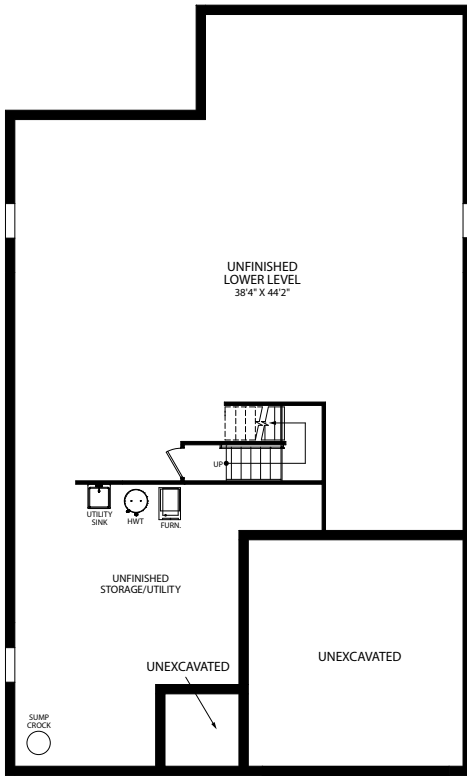

- 3 Bedrooms
- 2 Car Garage
- 2-3 Bathrooms
- 2,039-3,594 Finished Sq. Ft.

OPT. UNFINISHED LOWER LEVEL HIGH SIDE

OPT. BATHROOM

OPT. SOCIAL CENTER

OPT. MASTER CLOSET/LAUNDRY DOOR

OPT. PLATINUM MASTER BATH

OPT. SILVER MASTER BATH

OPT. UNFINISHED LOWER LEVEL LOW SIDE

OPT. CHEF'S KITCHEN

OPT. FIREPLACE

- 3 Bedrooms
- 2 Car Garage
- 2-3 Bathrooms
- 2,039-3,594 Finished Sq. Ft.

OPT. MASTER CLOSET/LAUNDRY DOOR

OPT. FIREPLACE

OPT. PLATINUM MASTER BATH