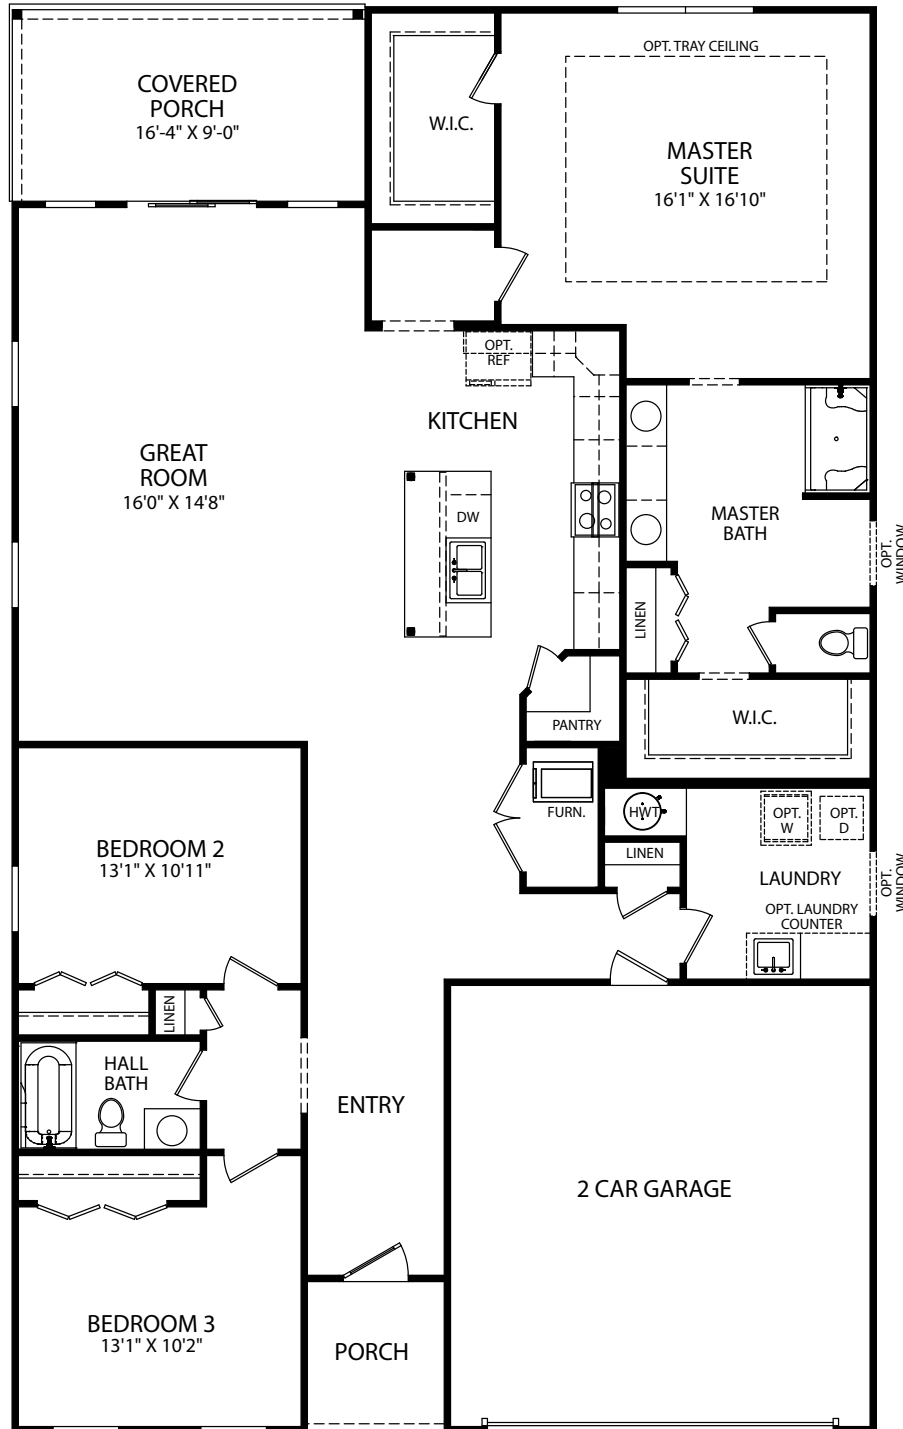

- 3 Bedrooms
- 2 Car Garage
- 2-3 Bathrooms
- 2,039-3,594 Finished Sq. Ft.

OPT. UNFINISHED LOWER LEVEL HIGH SIDE

OPT. BATHROOM

OPT. SOCIAL CENTER

OPT. MASTER CLOSET/LAUNDRY DOOR

OPT. PLATINUM MASTER BATH

OPT. SILVER MASTER BATH

OPT. UNFINISHED LOWER LEVEL LOW SIDE

OPT. CHEF'S KITCHEN

OPT. FIREPLACE

- 3 Bedrooms
- 2 Car Garage
- 2-3 Bathrooms
- 2,039-3,594 Finished Sq. Ft.

OPT. MASTER CLOSET/LAUNDRY DOOR

OPT. FIREPLACE

OPT. PLATINUM MASTER BATH

OPT. SILVER MASTER BATH

OPT. CHEF'S KITCHEN