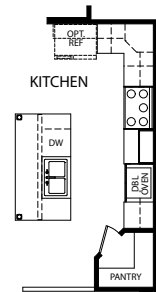

- 3 Bedrooms
- 2 Car Garage
- 2-3 Bathrooms
- 2,039-3,594 Finished Sq. Ft.

OPT. UNFINISHED LOWER LEVEL HIGH SIDE

OPT. BATHROOM

OPT. SOCIAL CENTER

OPT. MASTER CLOSET/LAUNDRY DOOR

OPT. PLATINUM MASTER BATH

OPT. SILVER MASTER BATH

OPT. UNFINISHED LOWER LEVEL LOW SIDE

OPT. CHEF'S KITCHEN

OPT. FIREPLACE

- 3 Bedrooms
- 2 Car Garage
- 2-3 Bathrooms
- 2,039-3,594 Finished Sq. Ft.

OPT. MASTER CLOSET/LAUNDRY DOOR

OPT. FIREPLACE

OPT. PLATINUM MASTER BATH