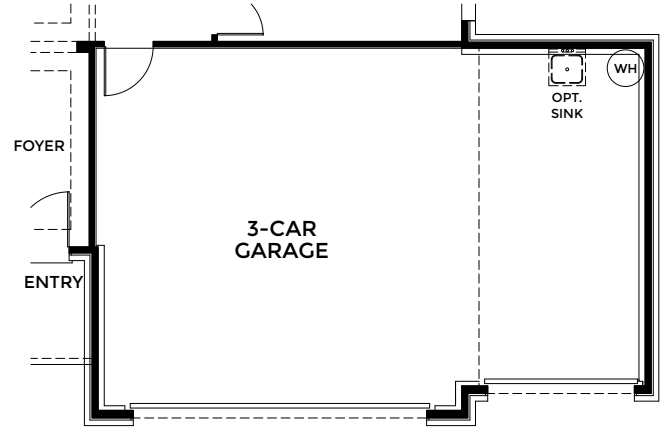

*Optional Brick*

*Optional Brick*

- 4 Bedrooms
- 2 Bathrooms
- 2 Car Garage
- 2,151 Finished Sq. Ft.

**OPTIONAL  
DELUXE  
MASTER  
BATH**

**OPTIONAL  
GOURMET  
KITCHEN**

**OPTIONAL  
3-CAR GARAGE**

**OPTIONAL  
DELUXE  
MASTER  
BATH W/  
BATH 3**

**OPTIONAL  
3-CAR  
SIDE LOAD GARAGE**

**OPTIONAL  
2-CAR  
SIDE LOAD GARAGE**