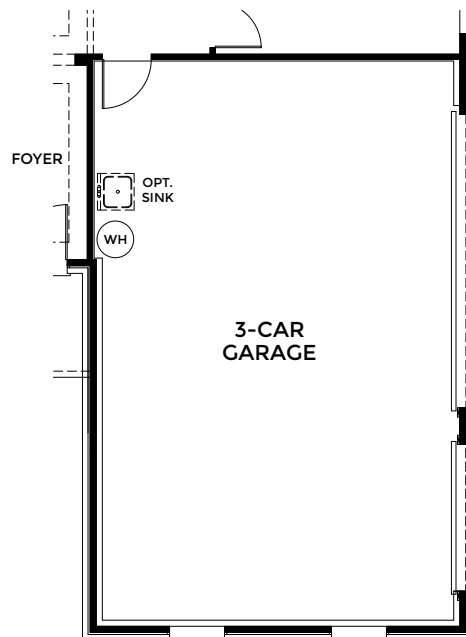

*Optional Brick*

*Optional Brick*

- 4 Bedrooms
- 2 Bathrooms
- 2 Car Garage
- 2,151 Finished Sq. Ft.

**OPTIONAL  
DELUXE  
MASTER  
BATH**

**OPTIONAL  
GOURMET  
KITCHEN**

**OPTIONAL  
3-CAR GARAGE**

**OPTIONAL  
DELUXE  
MASTER  
BATH W/  
BATH 3**

**OPTIONAL  
3-CAR  
SIDE LOAD GARAGE**

**OPTIONAL  
2-CAR  
SIDE LOAD GARAGE**