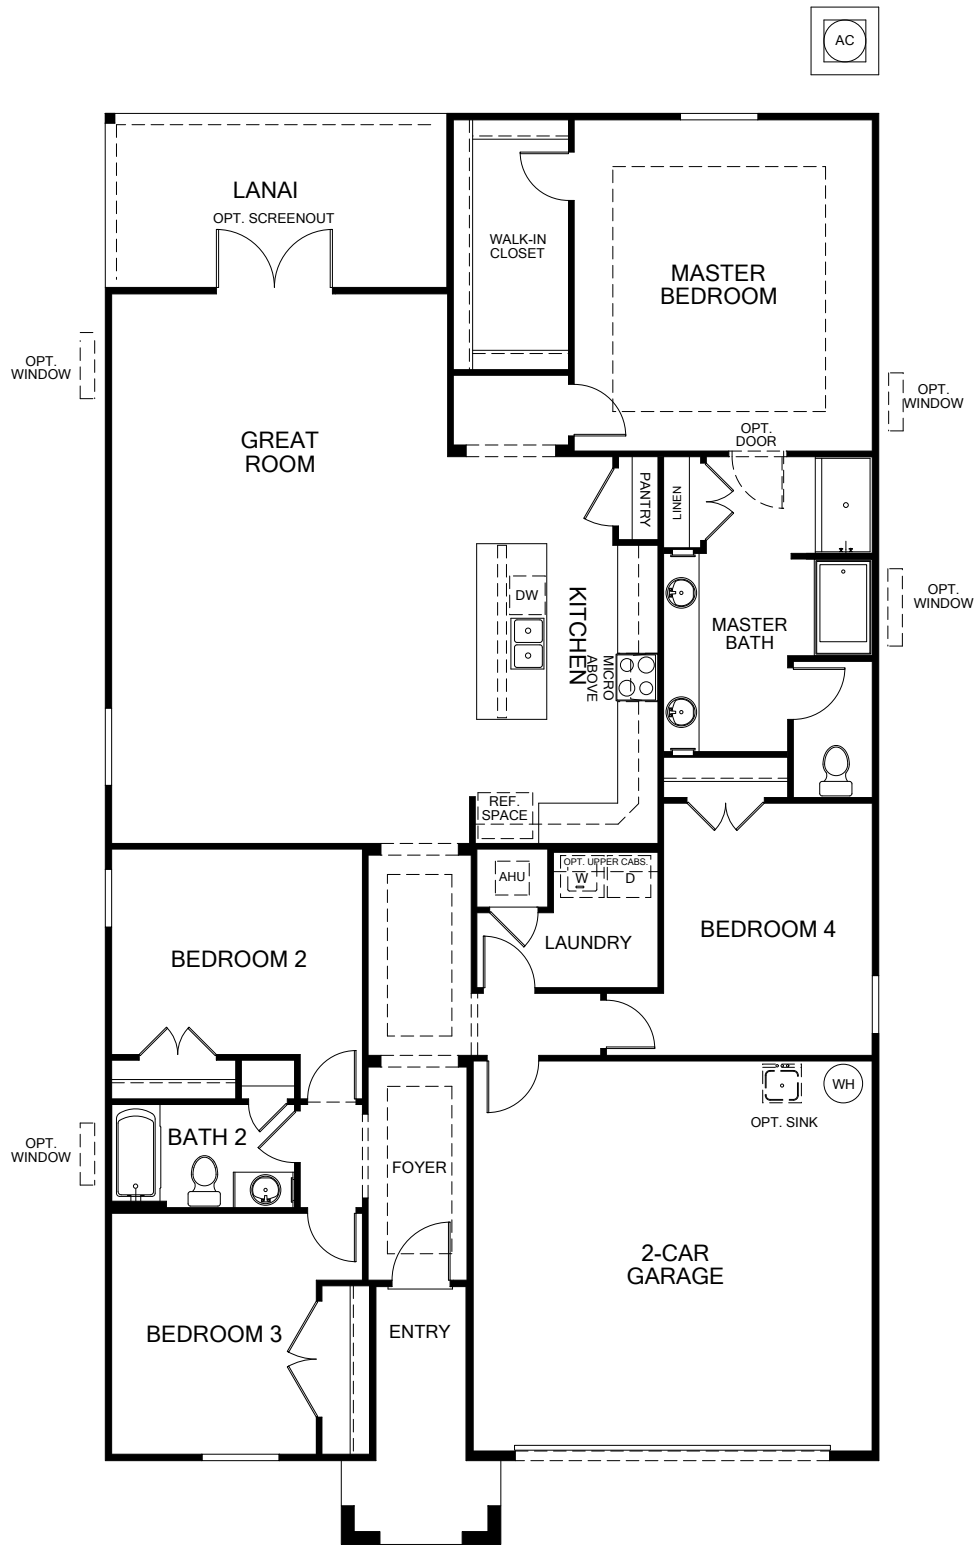

*Optional Brick*

*Optional Brick*

- 4 Bedrooms
- 2 Bathrooms
- 2 Car Garage
- 2,151 Finished Sq. Ft.

**OPTIONAL  
DELUXE  
MASTER  
BATH**

**OPTIONAL  
GOURMET  
KITCHEN**

**OPTIONAL  
3-CAR GARAGE**

**OPTIONAL  
DELUXE  
MASTER  
BATH W/  
BATH 3**

**OPTIONAL  
3-CAR  
SIDE LOAD GARAGE**

**OPTIONAL  
2-CAR  
SIDE LOAD GARAGE**