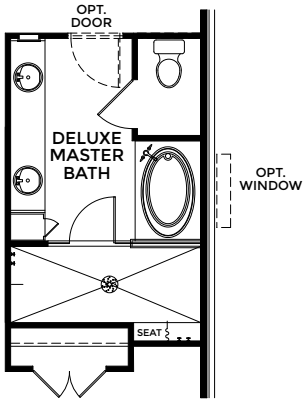

*Optional Brick*

*Optional Brick*

- 4 Bedrooms
- 2 Bathrooms
- 2 Car Garage
- 2,151 Finished Sq. Ft.

**OPTIONAL  
DELUXE  
MASTER  
BATH**

**OPTIONAL  
GOURMET  
KITCHEN**

**OPTIONAL  
3-CAR GARAGE**

**OPTIONAL  
DELUXE  
MASTER  
BATH W/  
BATH 3**