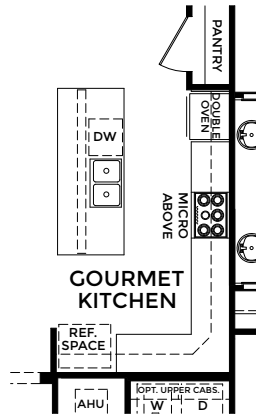

*Optional Brick*

*Optional Brick*

- 4 Bedrooms
- 2 Bathrooms
- 2 Car Garage
- 2,151 Finished Sq. Ft.

**OPTIONAL  
DELUXE  
MASTER  
BATH**

**OPTIONAL  
GOURMET  
KITCHEN**

**OPTIONAL  
3-CAR GARAGE**

**OPTIONAL  
DELUXE  
MASTER  
BATH W/  
BATH 3**

**OPTIONAL  
3-CAR  
SIDE LOAD GARAGE**

**OPTIONAL  
2-CAR  
SIDE LOAD GARAGE**