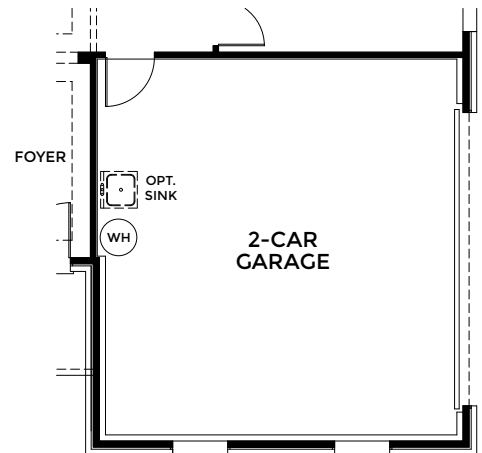

*Optional Brick*

*Optional Brick*

- 4 Bedrooms
- 2 Bathrooms
- 2 Car Garage
- 2,151 Finished Sq. Ft.

**OPTIONAL  
DELUXE  
MASTER  
BATH**

**OPTIONAL  
GOURMET  
KITCHEN**

**OPTIONAL  
3-CAR GARAGE**

**OPTIONAL  
DELUXE  
MASTER  
BATH W/  
BATH 3**

**OPTIONAL  
3-CAR  
SIDE LOAD GARAGE**

**OPTIONAL  
2-CAR  
SIDE LOAD GARAGE**