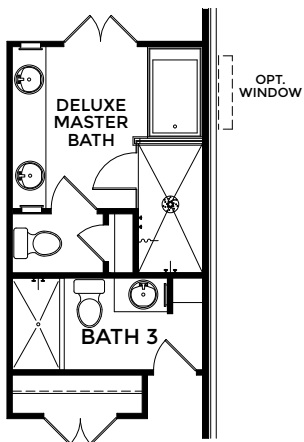

*Optional Brick*

*Optional Brick*

- 4 Bedrooms
- 2 Bathrooms
- 2 Car Garage
- 2,151 Finished Sq. Ft.

**OPTIONAL  
DELUXE  
MASTER  
BATH**

**OPTIONAL  
GOURMET  
KITCHEN**

**OPTIONAL  
3-CAR GARAGE**

**OPTIONAL  
DELUXE  
MASTER  
BATH W/  
BATH 3**