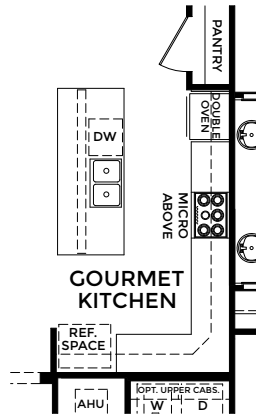

- 4 Bedrooms
- 2 Bathrooms
- 2 Car Garage
- 2,151 Finished Sq. Ft.

**OPTIONAL
DELUXE
MASTER
BATH**

**OPTIONAL
GOURMET
KITCHEN**

**OPTIONAL
3-CAR GARAGE**

**OPTIONAL
DELUXE
MASTER
BATH W/
BATH 3**

**OPTIONAL
3-CAR
SIDE LOAD GARAGE**

**OPTIONAL
2-CAR
SIDE LOAD GARAGE**