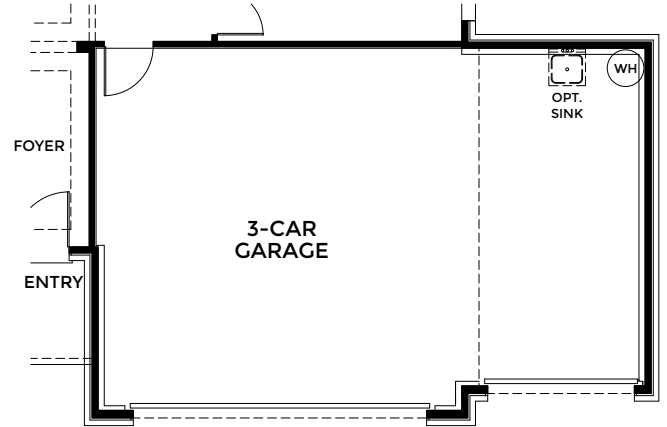

- 4 Bedrooms
- 2 Bathrooms
- 2 Car Garage
- 2,151 Finished Sq. Ft.

**OPTIONAL
DELUXE
MASTER
BATH**

**OPTIONAL
GOURMET
KITCHEN**

**OPTIONAL
3-CAR GARAGE**

**OPTIONAL
DELUXE
MASTER
BATH W/
BATH 3**

**OPTIONAL
3-CAR
SIDE LOAD GARAGE**

**OPTIONAL
2-CAR
SIDE LOAD GARAGE**