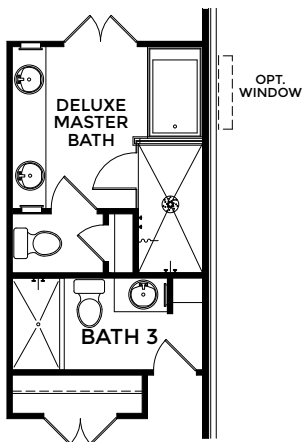

- 4 Bedrooms
- 2 Bathrooms
- 2 Car Garage
- 2,151 Finished Sq. Ft.

**OPTIONAL
DELUXE
MASTER
BATH**

**OPTIONAL
GOURMET
KITCHEN**

**OPTIONAL
3-CAR GARAGE**

**OPTIONAL
DELUXE
MASTER
BATH W/
BATH 3**

**OPTIONAL
3-CAR
SIDE LOAD GARAGE**