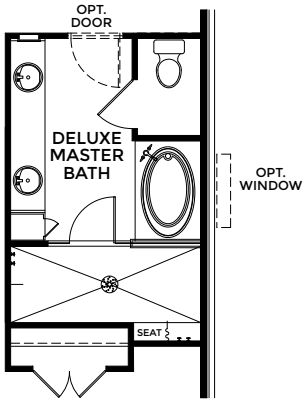

- 4 Bedrooms
- 2 Bathrooms
- 2 Car Garage
- 2,151 Finished Sq. Ft.

**OPTIONAL
DELUXE
MASTER
BATH**

**OPTIONAL
GOURMET
KITCHEN**

**OPTIONAL
3-CAR GARAGE**

**OPTIONAL
DELUXE
MASTER
BATH W/
BATH 3**

**OPTIONAL
3-CAR
SIDE LOAD GARAGE**