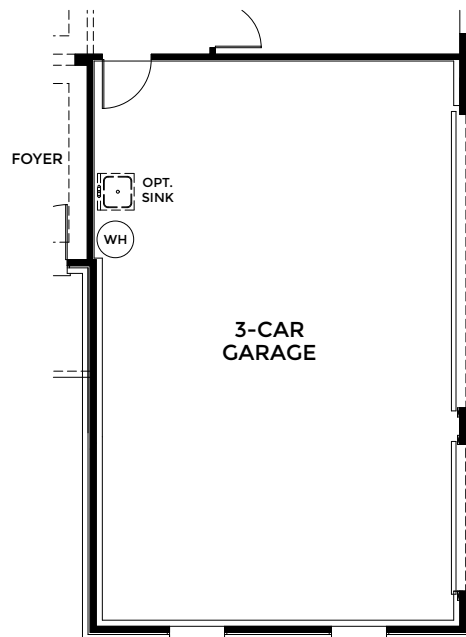

- 4 Bedrooms
- 2 Bathrooms
- 2 Car Garage
- 2,151 Finished Sq. Ft.

**OPTIONAL
DELUXE
MASTER
BATH**

**OPTIONAL
GOURMET
KITCHEN**

**OPTIONAL
3-CAR GARAGE**

**OPTIONAL
DELUXE
MASTER
BATH W/
BATH 3**

**OPTIONAL
3-CAR
SIDE LOAD GARAGE**

**OPTIONAL
2-CAR
SIDE LOAD GARAGE**