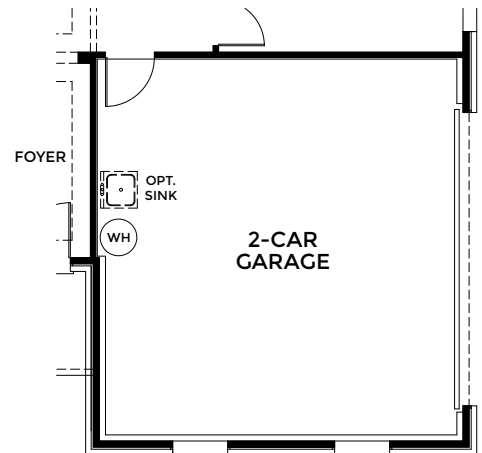

- 4 Bedrooms
- 2 Bathrooms
- 2 Car Garage
- 2,151 Finished Sq. Ft.

**OPTIONAL
DELUXE
MASTER
BATH**

**OPTIONAL
GOURMET
KITCHEN**

**OPTIONAL
3-CAR GARAGE**

**OPTIONAL
DELUXE
MASTER
BATH W/
BATH 3**

**OPTIONAL
3-CAR
SIDE LOAD GARAGE**

**OPTIONAL
2-CAR
SIDE LOAD GARAGE**