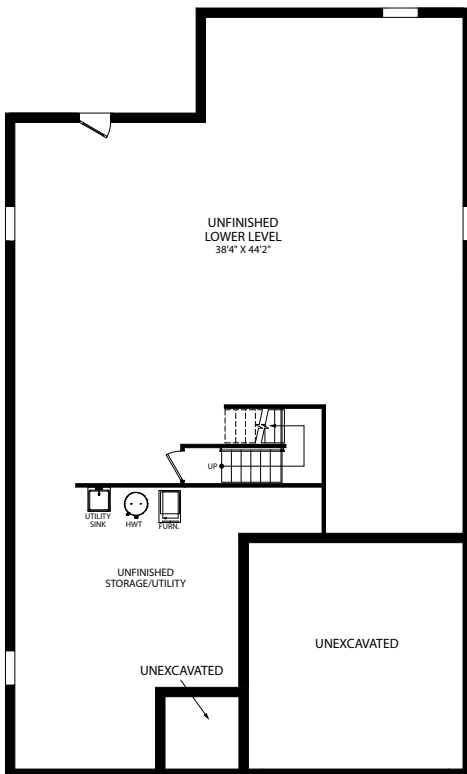

- 3 Bedrooms
- 2 Car Garage
- 2-3 Bathrooms
- 2,039-3,594 Finished Sq. Ft.

OPT. UNFINISHED LOWER LEVEL HIGH SIDE

OPT. BATHROOM

OPT. SOCIAL CENTER

OPT. MASTER CLOSET/LAUNDRY DOOR

OPT. PLATINUM MASTER BATH

OPT. SILVER MASTER BATH

OPT. UNFINISHED LOWER LEVEL LOW SIDE

OPT. CHEF'S KITCHEN

OPT. FIREPLACE

- 3 Bedrooms
- 2 Car Garage
- 2-3 Bathrooms
- 2,039-3,594 Finished Sq. Ft.

OPT. MASTER CLOSET/LAUNDRY DOOR

OPT. FIREPLACE

OPT. PLATINUM MASTER BATH