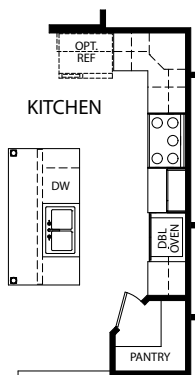

OPT. CHEF'S KITCHEN