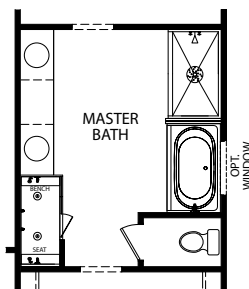

OPT. UNFINISHED LOWER LEVEL LOW SIDE

OPT. CHEF'S KITCHEN

OPT. FIREPLACE

- 3 Bedrooms
- 2 Car Garage
- 2-3 Bathrooms
- 2,039-3,594 Finished Sq. Ft.

OPT. MASTER CLOSET/LAUNDRY DOOR

OPT. FIREPLACE

OPT. PLATINUM MASTER BATH

OPT. SILVER MASTER BATH

OPT. CHEF'S KITCHEN