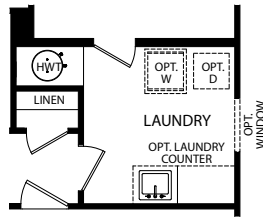

OPT. UNFINISHED LOWER LEVEL LOW SIDE

OPT. CHEF'S KITCHEN

OPT. FIREPLACE

- 3 Bedrooms
- 2 Car Garage
- 2-3 Bathrooms
- 2,039-3,594 Finished Sq. Ft.

OPT. MASTER CLOSET/LAUNDRY DOOR

OPT. FIREPLACE

OPT. PLATINUM MASTER BATH