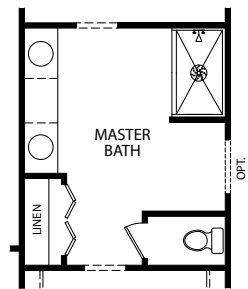

OPT. UNFINISHED LOWER LEVEL LOW SIDE

OPT. CHEF'S KITCHEN

OPT. FIREPLACE

- 3 Bedrooms
- 2 Car Garage
- 2-3 Bathrooms
- 2,039-3,594 Finished Sq. Ft.

OPT. MASTER CLOSET/LAUNDRY DOOR

OPT. FIREPLACE

OPT. PLATINUM MASTER BATH