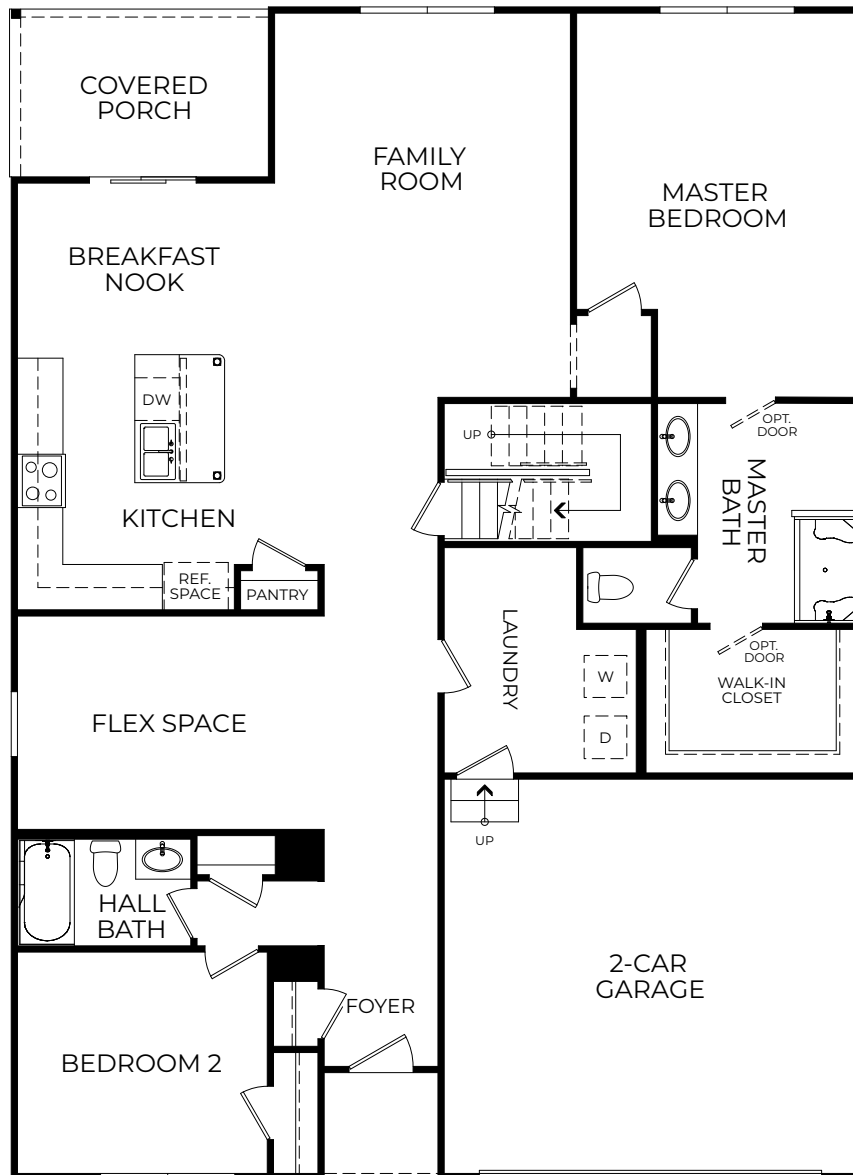

*Optional Stone*

*Optional Brick*

- 2-3 Bedrooms
- 2 Car Garage
- 2-3 Bathrooms
- 1,706-2,422 Finished Sq. Ft.

FINISHED OPTION

OPTIONAL  
FIREPLACE

OPTIONAL  
BEDROOM 3

OPTIONAL  
CHEF'S KITCHEN

OPTIONAL  
SILVER MASTER BATH

OPTIONAL  
PLATINUM MASTER BATH

OPTIONAL  
6' DELUXE SHOWER