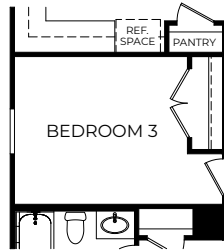

*Optional Stone*

*Optional Brick*

- 2-3 Bedrooms
- 2 Car Garage
- 2-3 Bathrooms
- 1,706-2,422 Finished Sq. Ft.

FINISHED OPTION

OPTIONAL  
FIREPLACE

OPTIONAL  
BEDROOM 3

OPTIONAL  
CHEF'S KITCHEN

OPTIONAL  
SILVER MASTER BATH

OPTIONAL  
PLATINUM MASTER BATH

OPTIONAL  
6' DELUXE SHOWER