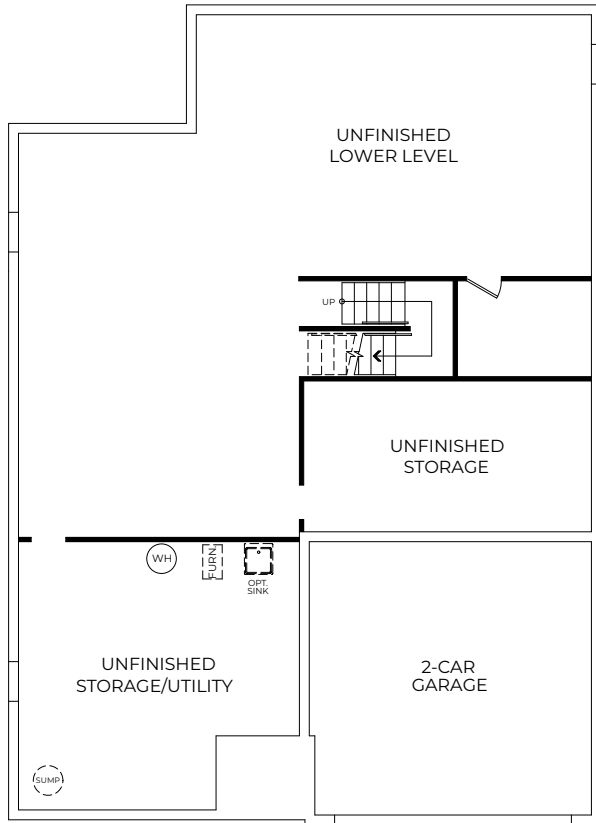

*Optional Stone*

*Optional Brick*

- 2-3 Bedrooms
- 2 Car Garage
- 2-3 Bathrooms
- 1,706-2,422 Finished Sq. Ft.

FINISHED OPTION

OPTIONAL  
FIREPLACE

OPTIONAL  
BEDROOM 3

OPTIONAL  
CHEF'S KITCHEN

OPTIONAL  
SILVER MASTER BATH

OPTIONAL  
PLATINUM MASTER BATH

OPTIONAL  
6' DELUXE SHOWER