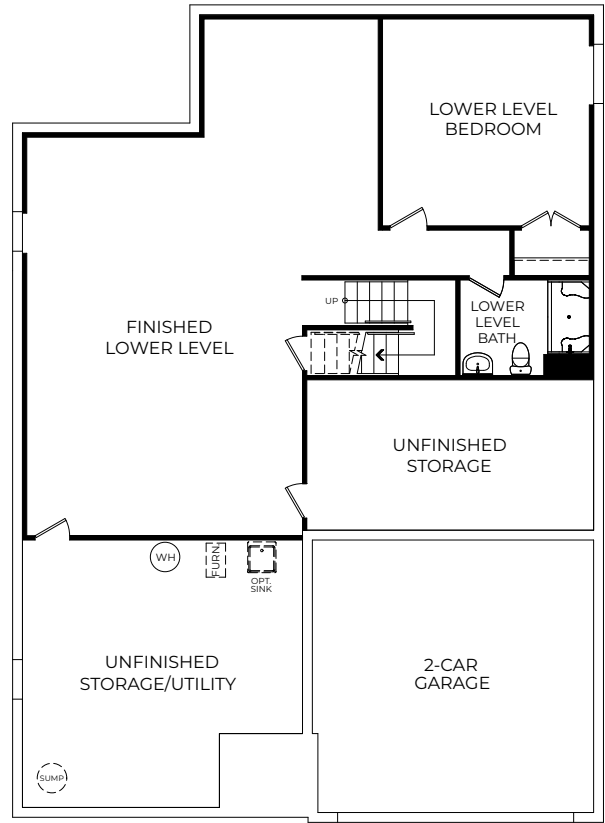

*Optional Stone*

*Optional Brick*

- 2-3 Bedrooms
- 2 Car Garage
- 2-3 Bathrooms
- 1,706-2,422 Finished Sq. Ft.

FINISHED OPTION

OPTIONAL  
FIREPLACE

OPTIONAL  
BEDROOM 3

OPTIONAL  
CHEF'S KITCHEN

OPTIONAL  
SILVER MASTER BATH

OPTIONAL  
PLATINUM MASTER BATH

OPTIONAL  
6' DELUXE SHOWER