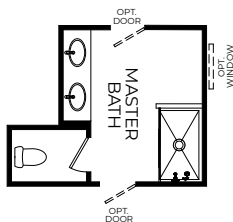

*Optional Stone*

*Optional Brick*

- 2-3 Bedrooms
- 2 Car Garage
- 2-3 Bathrooms
- 1,706-2,422 Finished Sq. Ft.

FINISHED OPTION

OPTIONAL  
FIREPLACE

OPTIONAL  
BEDROOM 3

OPTIONAL  
CHEF'S KITCHEN

OPTIONAL  
SILVER MASTER BATH

OPTIONAL  
PLATINUM MASTER BATH

OPTIONAL  
6' DELUXE SHOWER