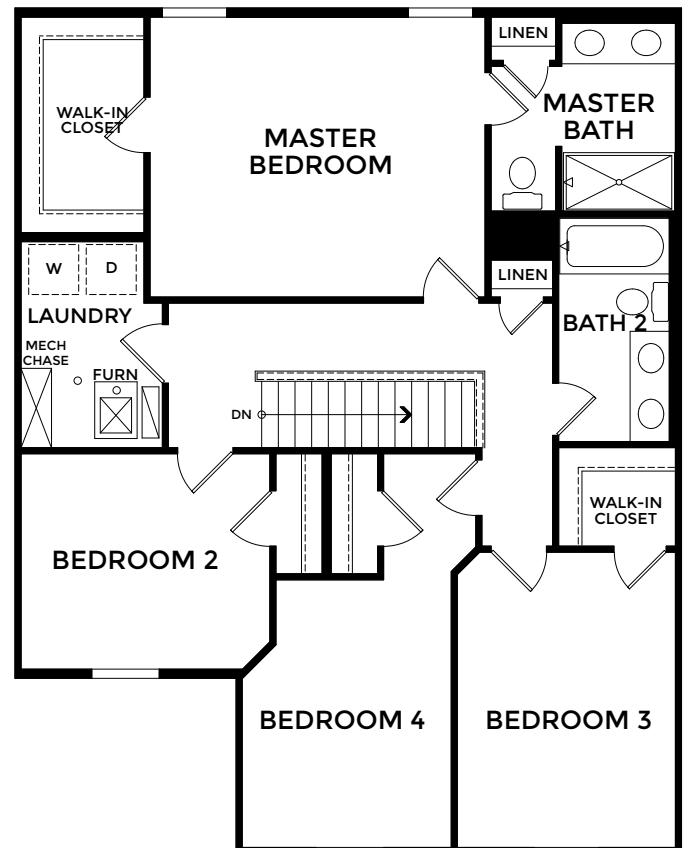

SECOND FLOOR

- 4 Bedrooms
- 2 Car Garage
- 2-2.5 Bathrooms
- 1,771 Finished Sq. Ft.

OPTIONAL
POWDER AT
ENTRY

OPTIONAL
COVERED
PORCH

OPTIONAL
SUNROOM