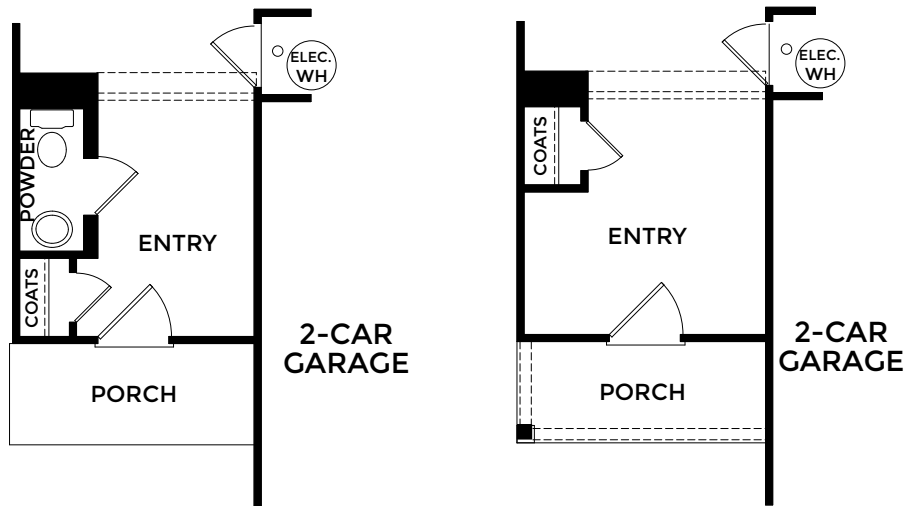

SECOND FLOOR

- 4 Bedrooms
- 2 Car Garage
- 2-2.5 Bathrooms
- 1,771 Finished Sq. Ft.

OPTIONAL
POWDER AT
ENTRY

OPTIONAL
COVERED
PORCH

OPTIONAL
SUNROOM