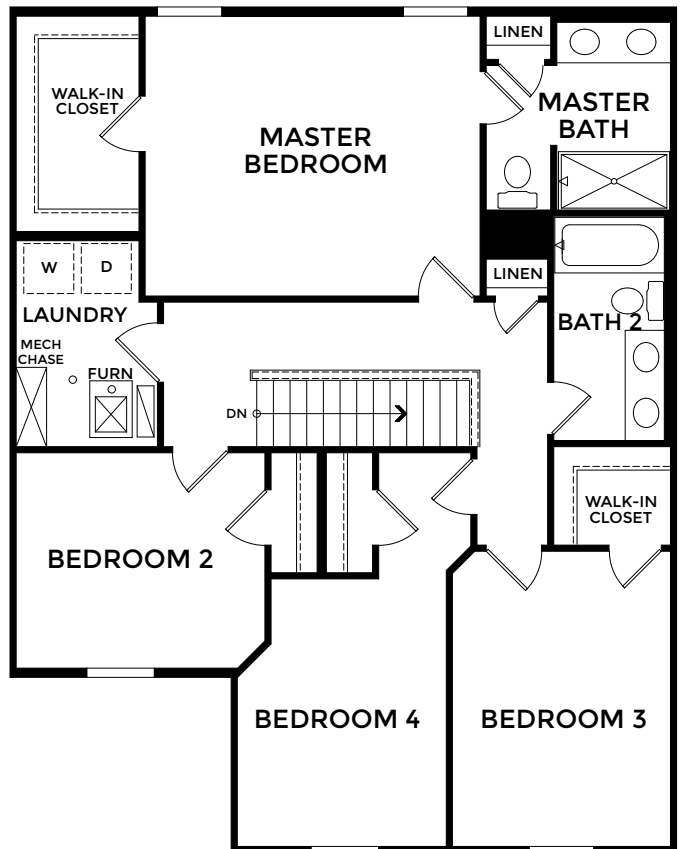

SECOND FLOOR

- 4 Bedrooms
- 2 Car Garage
- 2-2.5 Bathrooms
- 1,771 Finished Sq. Ft.

OPTIONAL  
POWDER AT  
ENTRY

OPTIONAL  
COVERED  
PORCH

OPTIONAL  
SUNROOM