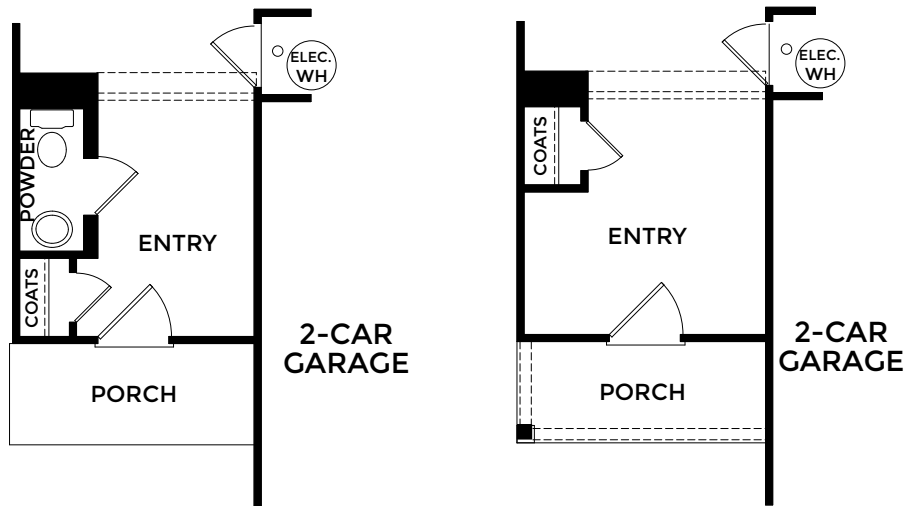

SECOND FLOOR

- 4 Bedrooms
- 2 Car Garage
- 2-2.5 Bathrooms
- 1,771 Finished Sq. Ft.

OPTIONAL  
POWDER AT  
ENTRY

OPTIONAL  
COVERED  
PORCH

OPTIONAL  
SUNROOM