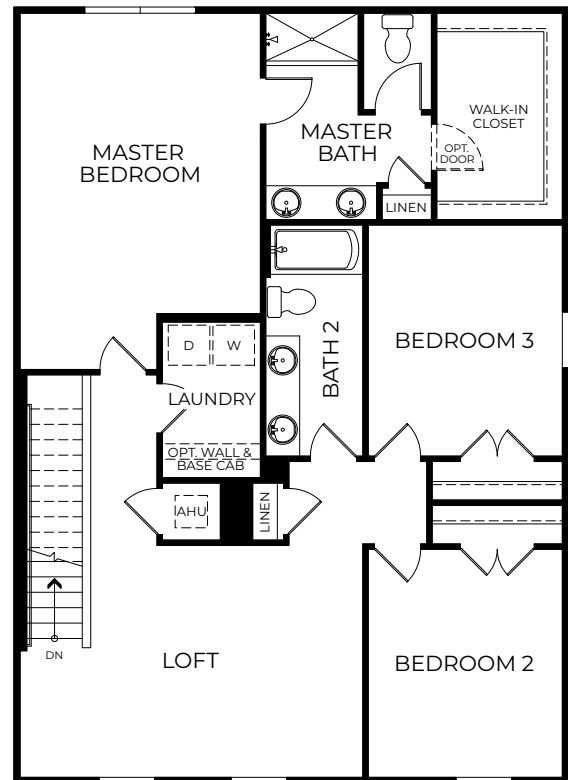

FIRST FLOOR

SECOND FLOOR

- 3 Bedrooms
- 2 Car Garage
- 2.5 Bathrooms
- 2,298 Finished Sq. Ft.

OPTIONAL DELUXE  
MASTER BATH

OPTIONAL  
LANAI

OPTIONAL BEDROOM 4  
W/ BATH 3

OPTIONAL 20' BY 10'  
PATIO SLAB