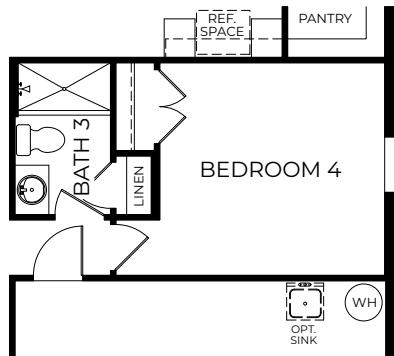

FIRST FLOOR

SECOND FLOOR

- 3 Bedrooms
- 2 Car Garage
- 2.5 Bathrooms
- 2,298 Finished Sq. Ft.

OPTIONAL DELUXE  
MASTER BATH

OPTIONAL  
LANAI

OPTIONAL BEDROOM 4  
W/ BATH 3

OPTIONAL 20' BY 10'  
PATIO SLAB