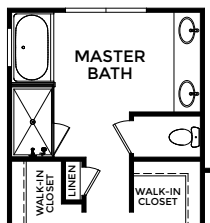

- 3-4 Bedrooms
- 2 Car Garage
- 2.5-3.5 Bathrooms
- 2,331 Finished Sq. Ft.

OPTIONAL  
FLEX SPACE 2  
WITH DOUBLE DOORS

OPTIONAL  
FLEX SPACE 1

OPTIONAL  
FLEX SPACE 2  
WITH RELOCATED ENTRY  
CLOSET, DUE TO OPT. BEDROOM 4

OPTIONAL  
BEDROOM 4  
WITH BATH

OPTIONAL  
FINISHED LOWER  
LEVEL

OPTIONAL  
DELUXE PLATINUM  
MASTER BATH

OPTIONAL  
EXECUTIVE  
MASTER BATH

OPTIONAL  
FLEX SPACE 2 WITH  
OPT. DOUBLE DOORS AND RELOCATED  
ENTRY CLOSET. DUE TO OPT. BEDROOM 4