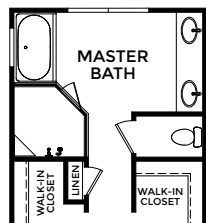

- 3-4 Bedrooms
- 2 Car Garage
- 2.5-3.5 Bathrooms
- 2,331 Finished Sq. Ft.

OPTIONAL  
FLEX SPACE 2  
WITH DOUBLE DOORS

OPTIONAL  
FLEX SPACE 1

OPTIONAL  
FLEX SPACE 2  
WITH RELOCATED ENTRY  
CLOSET, DUE TO OPT. BEDROOM 4

OPTIONAL  
BEDROOM 4  
WITH BATH

OPTIONAL  
FINISHED LOWER  
LEVEL

OPTIONAL  
DELUXE PLATINUM  
MASTER BATH

OPTIONAL  
EXECUTIVE  
MASTER BATH

OPTIONAL  
FLEX SPACE 2 WITH  
OPT. DOUBLE DOORS AND RELOCATED  
ENTRY CLOSET. DUE TO OPT. BEDROOM 4