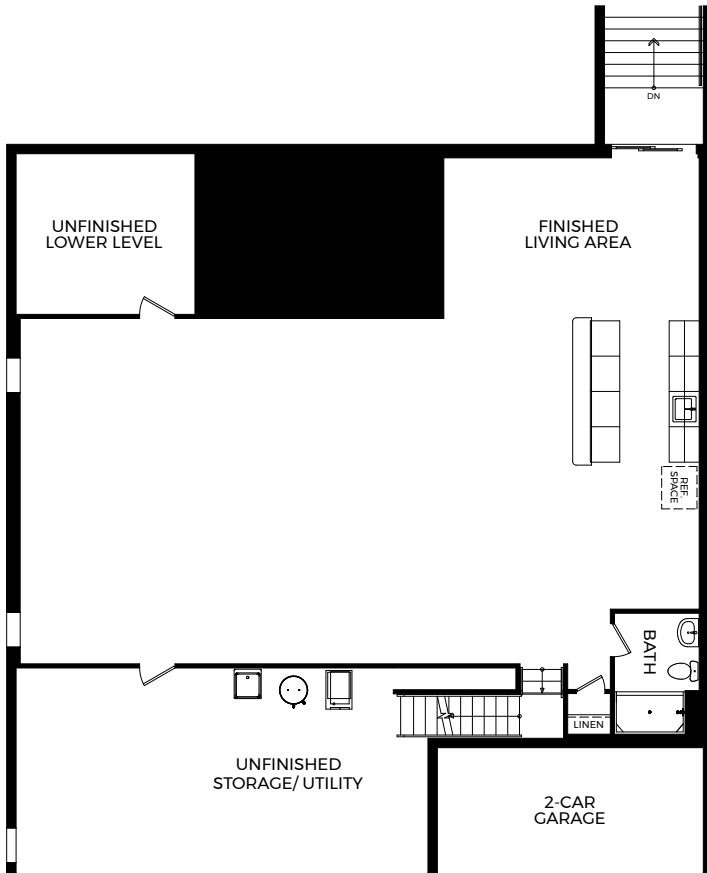

- 3-4 Bedrooms
- 2 Car Garage
- 2.5-3.5 Bathrooms
- 2,331 Finished Sq. Ft.

OPTIONAL  
FLEX SPACE 2  
WITH DOUBLE DOORS

OPTIONAL  
FLEX SPACE 1

OPTIONAL  
FLEX SPACE 2  
WITH RELOCATED ENTRY  
CLOSET, DUE TO OPT. BEDROOM 4

OPTIONAL  
BEDROOM 4  
WITH BATH

OPTIONAL  
FINISHED LOWER  
LEVEL

OPTIONAL  
DELUXE PLATINUM  
MASTER BATH

OPTIONAL  
EXECUTIVE  
MASTER BATH

OPTIONAL  
FLEX SPACE 2 WITH  
OPT. DOUBLE DOORS AND RELOCATED  
ENTRY CLOSET. DUE TO OPT. BEDROOM 4

OPTIONAL  
CHEF'S KITCHEN

OPTIONAL  
WALK OUT

OPTIONAL  
3-CAR FRONT GARAGE