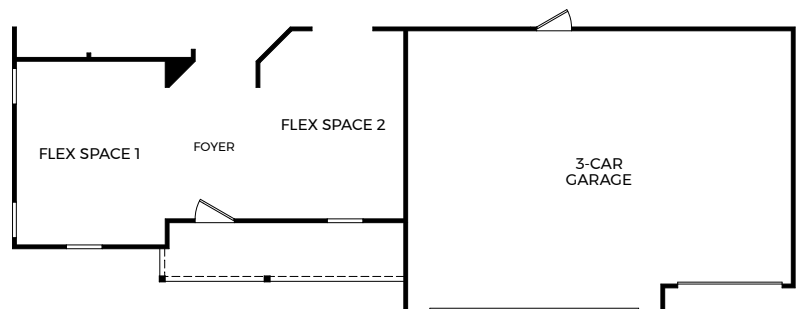

- 3-4 Bedrooms
- 2 Car Garage
- 2.5-3.5 Bathrooms
- 2,331 Finished Sq. Ft.

OPTIONAL  
FLEX SPACE 2  
WITH DOUBLE DOORS

OPTIONAL  
FLEX SPACE 1

OPTIONAL  
FLEX SPACE 2  
WITH RELOCATED ENTRY  
CLOSET, DUE TO OPT. BEDROOM 4

OPTIONAL  
BEDROOM 4  
WITH BATH

OPTIONAL  
FINISHED LOWER  
LEVEL

OPTIONAL  
DELUXE PLATINUM  
MASTER BATH

OPTIONAL  
EXECUTIVE  
MASTER BATH

OPTIONAL  
FLEX SPACE 2 WITH  
OPT. DOUBLE DOORS AND RELOCATED  
ENTRY CLOSET. DUE TO OPT. BEDROOM 4

OPTIONAL  
CHEF'S KITCHEN

OPTIONAL  
WALK OUT

OPTIONAL  
3-CAR FRONT GARAGE