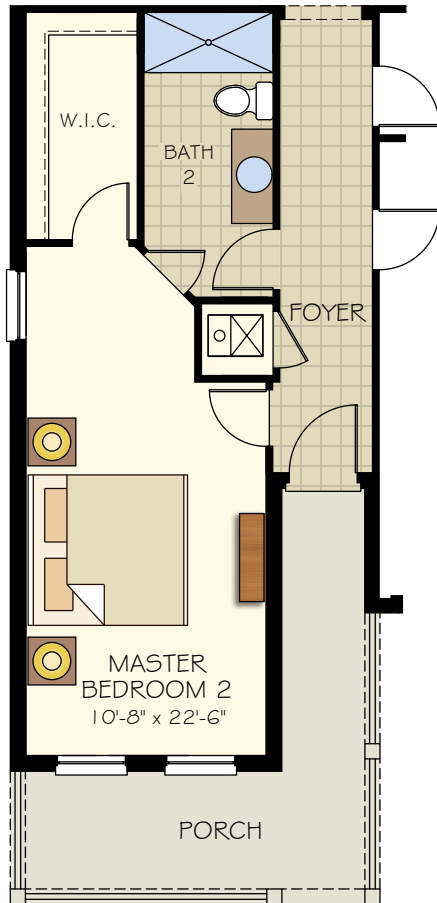

MARONDA
Homes

at HARMONY RESERVE

HIBISCUS

Elevation M
Villa Series

DREAM. BUILD. *Live.*

UNIT M1

UNIT M2

- 3 Bedrooms
- 2 Bathrooms
- 1 Car Garage
- 1,415 Finished Sq. Ft.

- 3 Bedrooms
- 2 Bathrooms
- 1 Car Garage
- 1,415 Finished Sq. Ft.

FLOORPLAN OPTIONS

Opt. 2nd Master Bedroom

Opt. Study