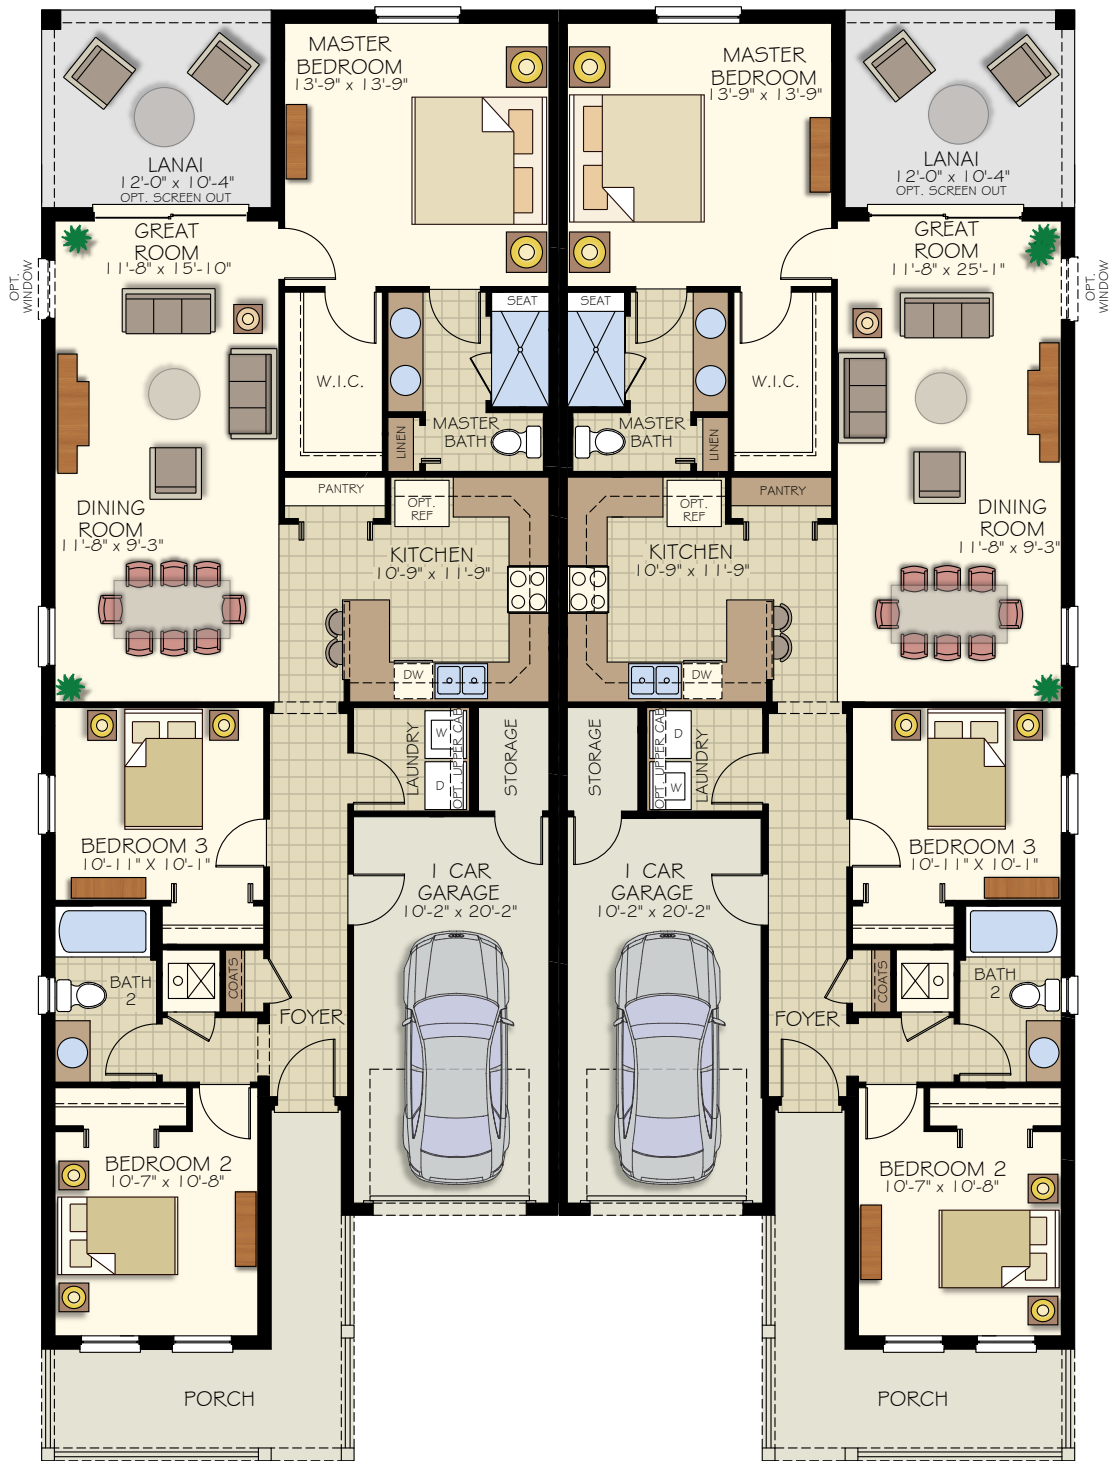

MARONDA
Homes

at HARMONY RESERVE

HIBISCUS

Elevation M
Villa Series

DREAM. BUILD. *Live.*

UNIT M1

UNIT M2

- 3 Bedrooms
- 2 Bathrooms
- 1 Car Garage
- 1,415 Finished Sq. Ft.

- 3 Bedrooms
- 2 Bathrooms
- 1 Car Garage
- 1,415 Finished Sq. Ft.

FLOORPLAN OPTIONS

Opt. 2nd Master Bedroom

Opt. Study