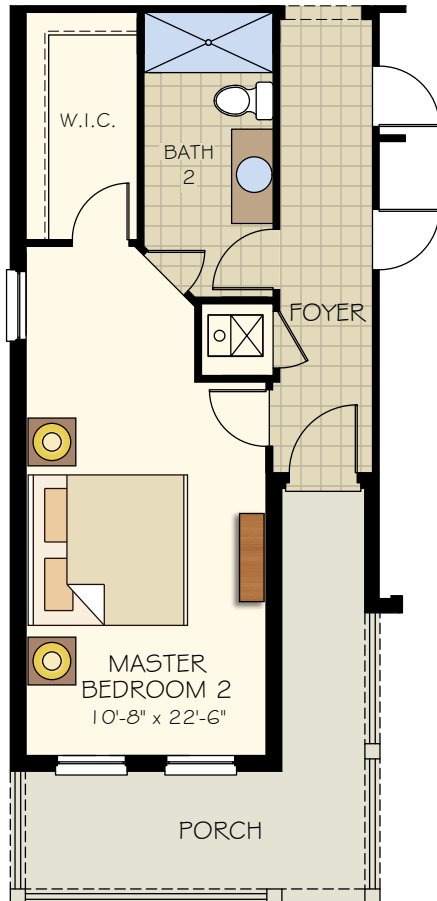

MARONDA  
*Homes*

at HARMONY RESERVE

HIBISCUS

Elevation L  
Villa Series

DREAM. BUILD. *Live.*

UNIT L1

UNIT L2

- 3 Bedrooms
- 2 Bathrooms
- 1 Car Garage
- 1,415 Finished Sq. Ft.

- 3 Bedrooms
- 2 Bathrooms
- 1 Car Garage
- 1,415 Finished Sq. Ft.

FLOORPLAN OPTIONS

Opt. 2nd Master Bedroom

Opt. Study