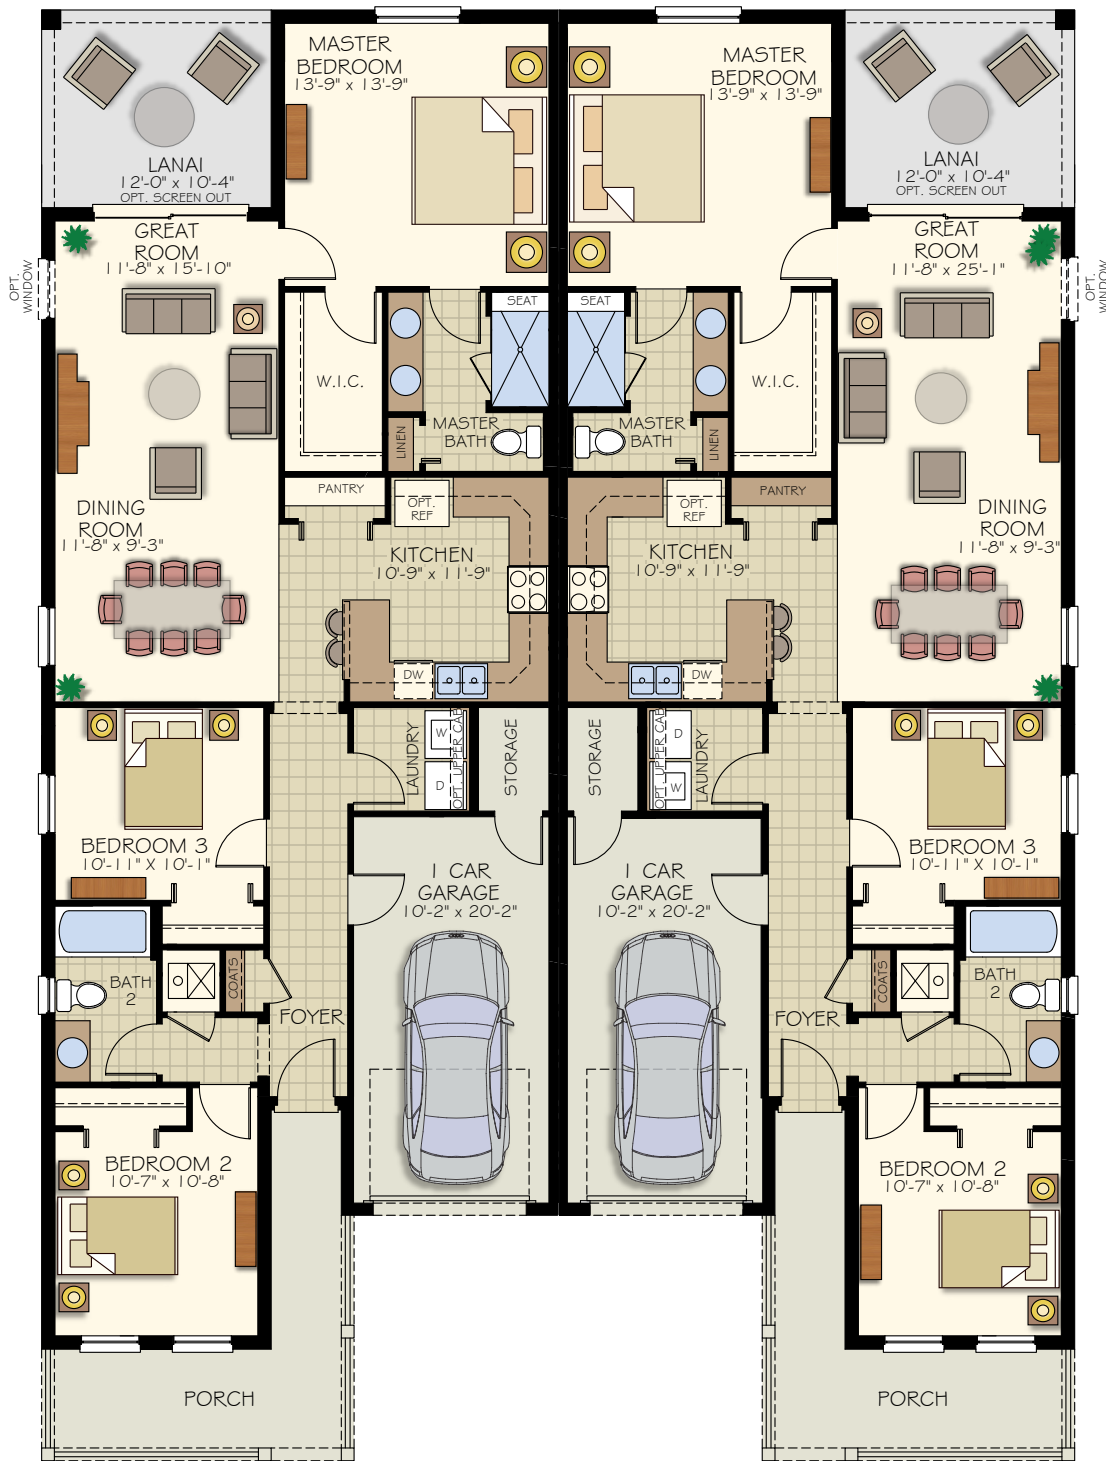

MARONDA  
*Homes*

at HARMONY RESERVE

HIBISCUS

Elevation L  
Villa Series

DREAM. BUILD. *Live.*

UNIT L1

UNIT L2

- 3 Bedrooms
- 2 Bathrooms
- 1 Car Garage
- 1,415 Finished Sq. Ft.

- 3 Bedrooms
- 2 Bathrooms
- 1 Car Garage
- 1,415 Finished Sq. Ft.

FLOORPLAN OPTIONS

Opt. 2nd Master Bedroom

Opt. Study