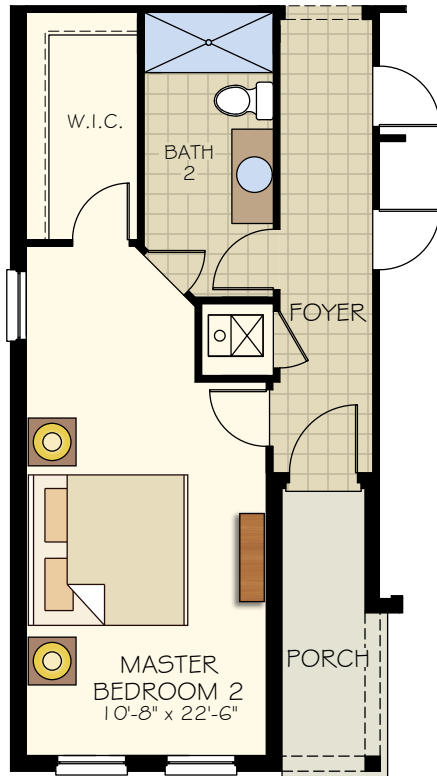

MARONDA  
*Homes*

at HARMONY RESERVE

HIBISCUS

Elevation K  
Villa Series

DREAM. BUILD. *Live.*

UNIT K1

UNIT K2

- 3 Bedrooms
- 2 Bathrooms
- 1 Car Garage
- 1,415 Finished Sq. Ft.

- 3 Bedrooms
- 2 Bathrooms
- 1 Car Garage
- 1,415 Finished Sq. Ft.

FLOORPLAN OPTIONS

Opt. 2nd Master Bedroom

Opt. Study