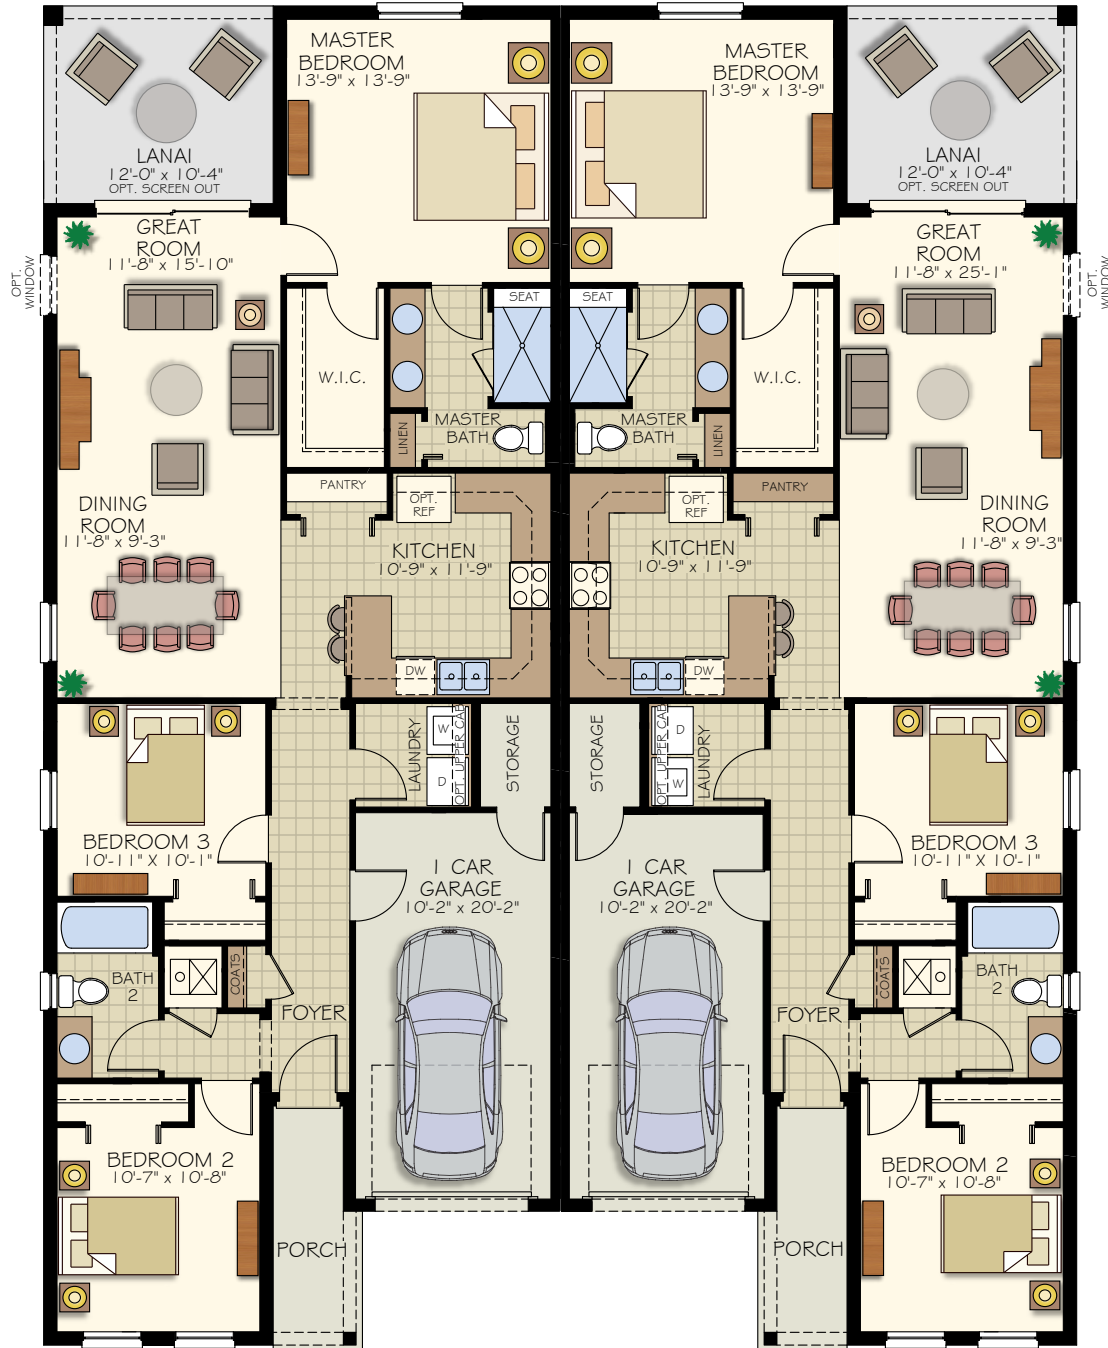

MARONDA  
*Homes*

at HARMONY RESERVE

HIBISCUS

Elevation K  
Villa Series

DREAM. BUILD. *Live.*

UNIT K1

UNIT K2

- 3 Bedrooms
- 2 Bathrooms
- 1 Car Garage
- 1,415 Finished Sq. Ft.

- 3 Bedrooms
- 2 Bathrooms
- 1 Car Garage
- 1,415 Finished Sq. Ft.

FLOORPLAN OPTIONS

Opt. 2nd Master Bedroom

Opt. Study