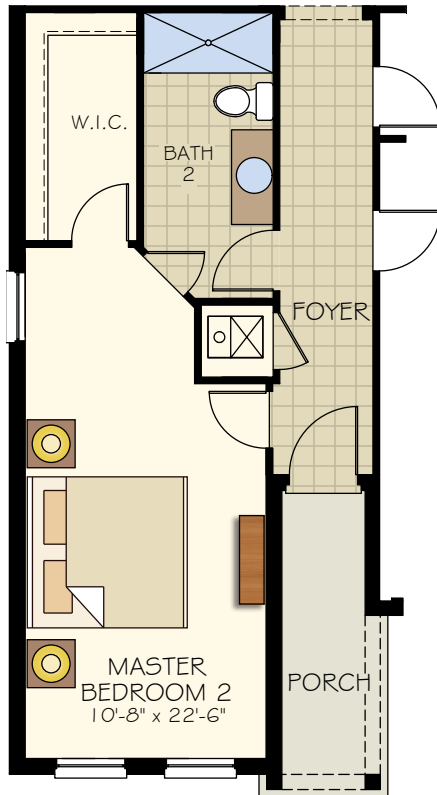

MARONDA  
*Homes*

at HARMONY RESERVE

HIBISCUS

Elevation J  
Villa Series

DREAM. BUILD. *Live.*

UNIT J1

UNIT J2

- 3 Bedrooms
- 2 Bathrooms
- 1 Car Garage
- 1,415 Finished Sq. Ft.

- 3 Bedrooms
- 2 Bathrooms
- 1 Car Garage
- 1,415 Finished Sq. Ft.

FLOORPLAN OPTIONS

Opt. 2nd Master Bedroom

Opt. Study