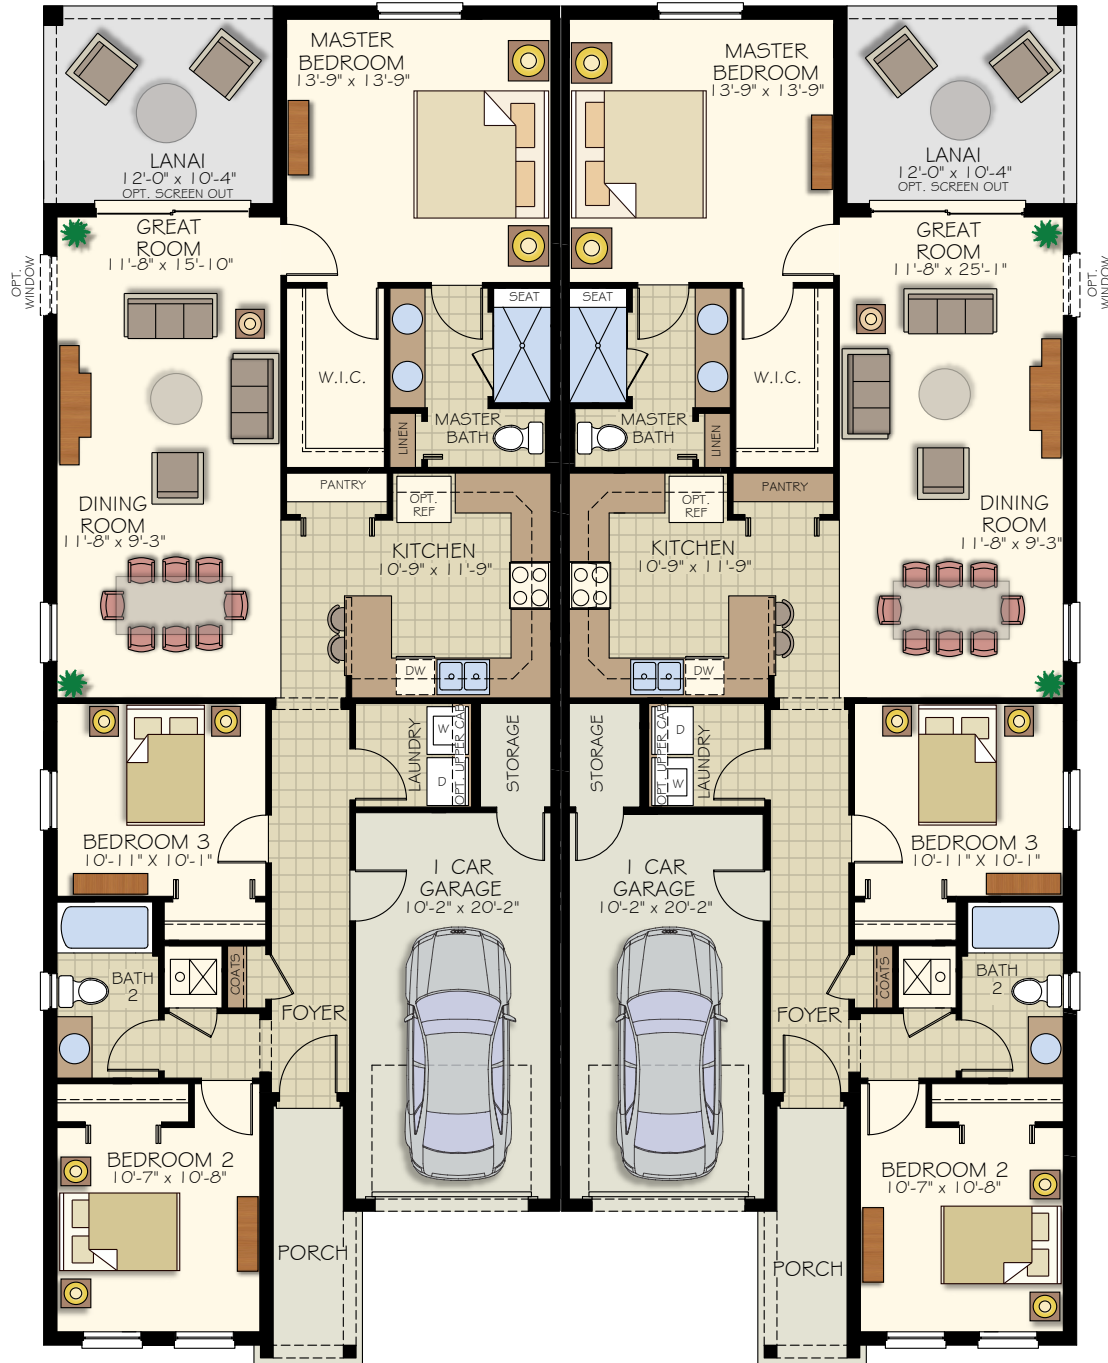

MARONDA  
*Homes*

at HARMONY RESERVE

HIBISCUS

Elevation J  
Villa Series

DREAM. BUILD. *Live.*

UNIT J1

UNIT J2

- 3 Bedrooms
- 2 Bathrooms
- 1 Car Garage
- 1,415 Finished Sq. Ft.

- 3 Bedrooms
- 2 Bathrooms
- 1 Car Garage
- 1,415 Finished Sq. Ft.

FLOORPLAN OPTIONS

Opt. 2nd Master Bedroom

Opt. Study