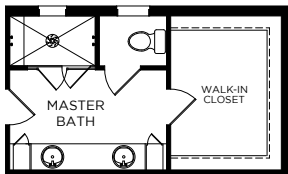

*Optional Stone*

- 4 Bedrooms
- 2-3 Car Garage
- 3 Bathrooms
- 2,471 Finished Sq. Ft.

OPT. 4 DOORS AT DEN

OPT. 2 DOORS AT DEN

OPT. WALL AT DEN

OPT. GUEST SUITE

OPT. DELUXE MASTER BATH

OPT. GOURMET KITCHEN

OPT. 3-CAR GARAGE ILO WORKSHOP

OPT. SIDE LOAD GARAGE

OPT. 3-CAR SIDE LOAD GARAGE