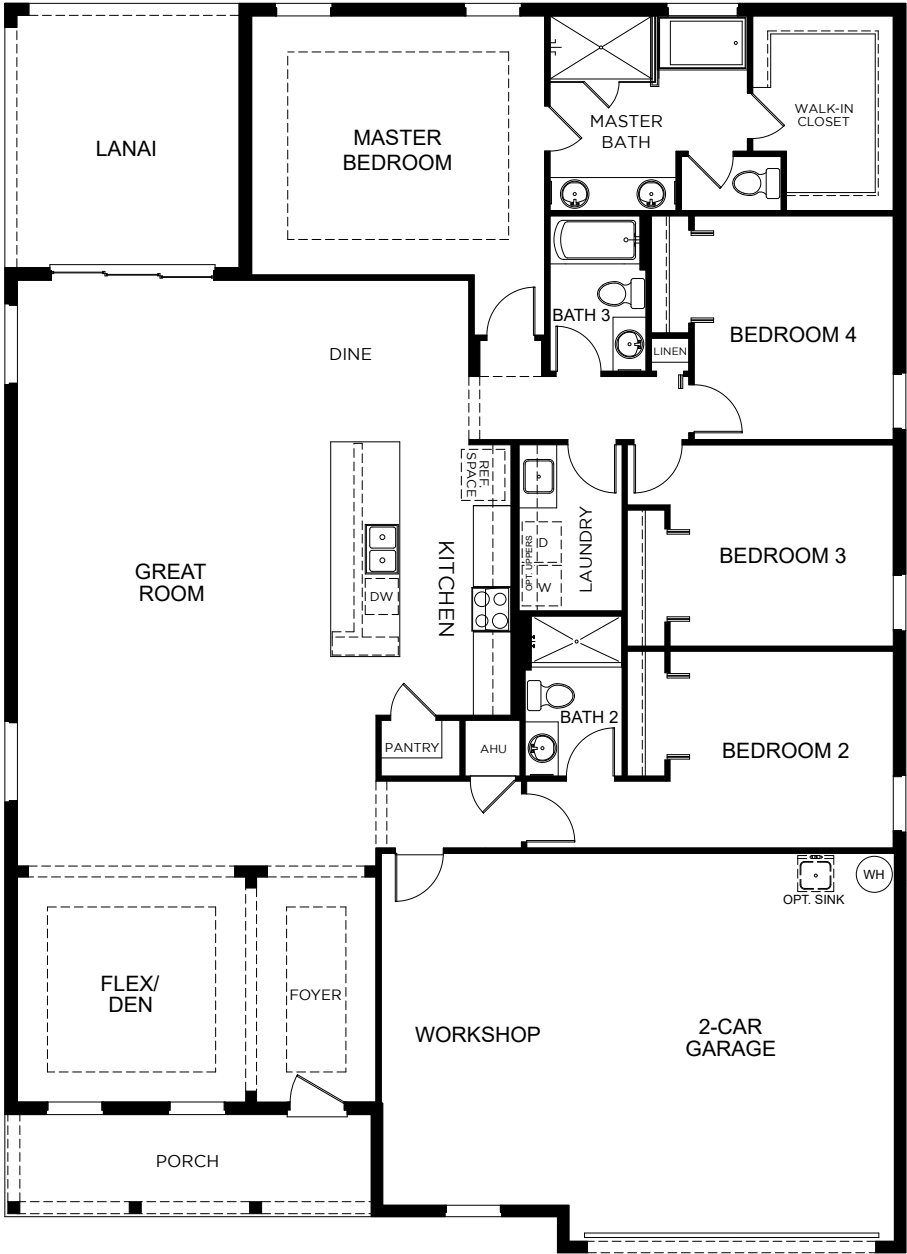

*Optional Stone*

- 4 Bedrooms
- 2-3 Car Garage
- 3 Bathrooms
- 2,471 Finished Sq. Ft.

OPT. 4 DOORS AT DEN

OPT. 2 DOORS AT DEN

OPT. WALL AT DEN

OPT. GUEST SUITE

OPT. DELUXE MASTER BATH

OPT. GOURMET KITCHEN

OPT. 3-CAR GARAGE ILO WORKSHOP

OPT. SIDE LOAD GARAGE

OPT. 3-CAR SIDE LOAD GARAGE