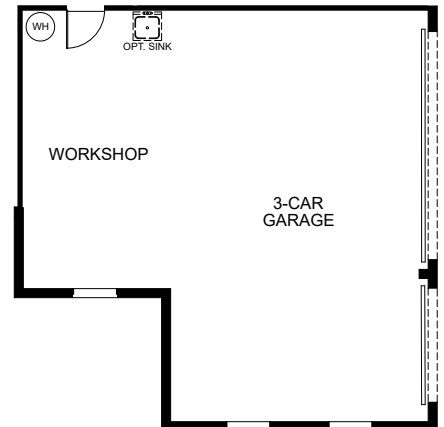

*Optional Stone*

- 4 Bedrooms
- 2-3 Car Garage
- 3 Bathrooms
- 2,471 Finished Sq. Ft.

OPT. 4 DOORS AT DEN

OPT. 2 DOORS AT DEN

OPT. WALL AT DEN

OPT. GUEST SUITE

OPT. DELUXE MASTER BATH

OPT. GOURMET KITCHEN

OPT. 3-CAR GARAGE ILO WORKSHOP

OPT. SIDE LOAD GARAGE

OPT. 3-CAR SIDE LOAD GARAGE