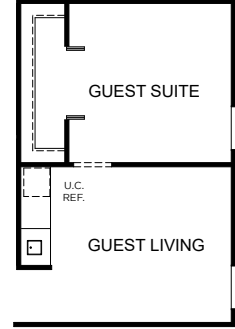

*Optional Stone*

- 4 Bedrooms
- 2-3 Car Garage
- 3 Bathrooms
- 2,471 Finished Sq. Ft.

OPT. 4 DOORS AT DEN

OPT. 2 DOORS AT DEN

OPT. WALL AT DEN

OPT. GUEST SUITE

OPT. DELUXE MASTER BATH

OPT. GOURMET KITCHEN

OPT. 3-CAR GARAGE ILO WORKSHOP

OPT. SIDE LOAD GARAGE

OPT. 3-CAR SIDE LOAD GARAGE