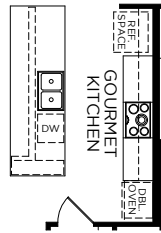

*Optional Stone*

- 4 Bedrooms
- 2-3 Car Garage
- 3 Bathrooms
- 2,471 Finished Sq. Ft.

OPT. 4 DOORS AT DEN

OPT. 2 DOORS AT DEN

OPT. WALL AT DEN

OPT. GUEST SUITE

OPT. DELUXE MASTER BATH

OPT. GOURMET KITCHEN

OPT. 3-CAR GARAGE ILO WORKSHOP

OPT. SIDE LOAD GARAGE

OPT. 3-CAR SIDE LOAD GARAGE