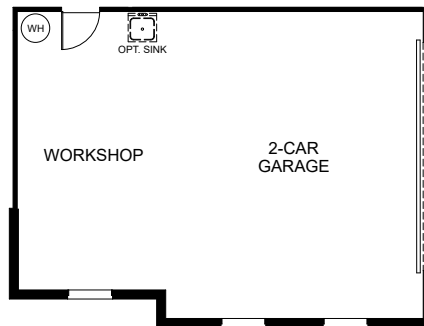

*Optional Stone*

- 4 Bedrooms
- 2-3 Car Garage
- 3 Bathrooms
- 2,471 Finished Sq. Ft.

OPT. 4 DOORS AT DEN

OPT. 2 DOORS AT DEN

OPT. WALL AT DEN

OPT. GUEST SUITE

OPT. DELUXE MASTER BATH

OPT. GOURMET KITCHEN

OPT. 3-CAR GARAGE ILO WORKSHOP

OPT. SIDE LOAD GARAGE

OPT. 3-CAR SIDE LOAD GARAGE