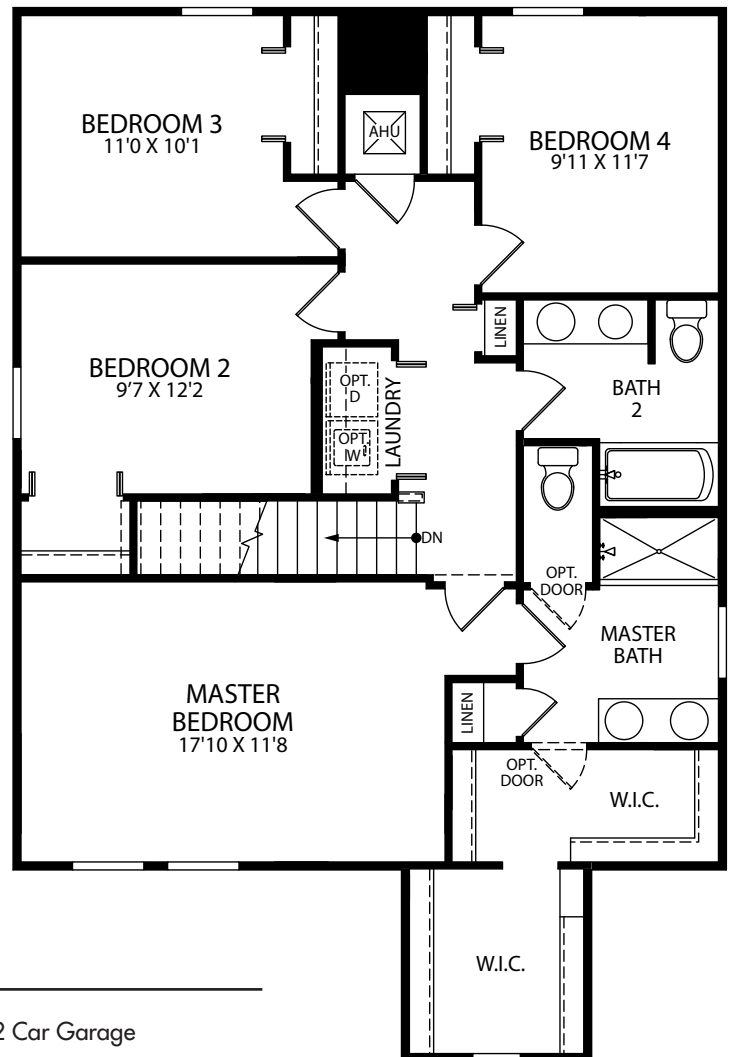

Optional Stone

FIRST FLOOR

Opt. Patio

SECOND FLOOR

- 4 Bedrooms
- 2 Car Garage
- 2.5 Bathrooms
- 1,909 Finished Sq. Ft.