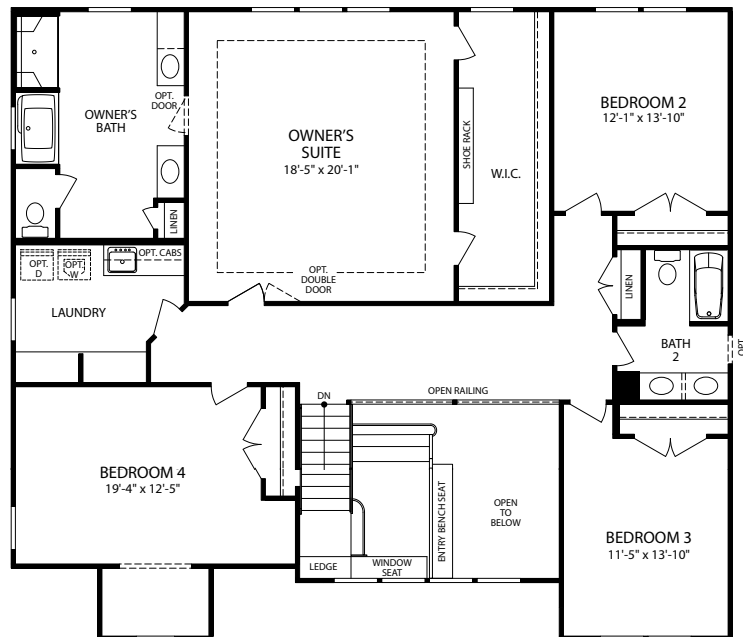

*Optional Victorian Partial Brick and Stone Front*

*Optional Victorian Partial Stone Front*

*Optional Partial Brick Front*

*Optional Siding Front*

SECOND FLOOR

- 4 Bedrooms
- 2-3 Car Garage
- 2.5-4.5 Bathrooms
- 3,476-4,556 Finished Sq. Ft.

Opt. Sunroom with Second Island

Opt. Ambassador Bath

Opt. First Lady's Bath

Opt. Princess Bath with Bedroom 4

Opt. 3 Car Garage

Opt. Finished Lower Level