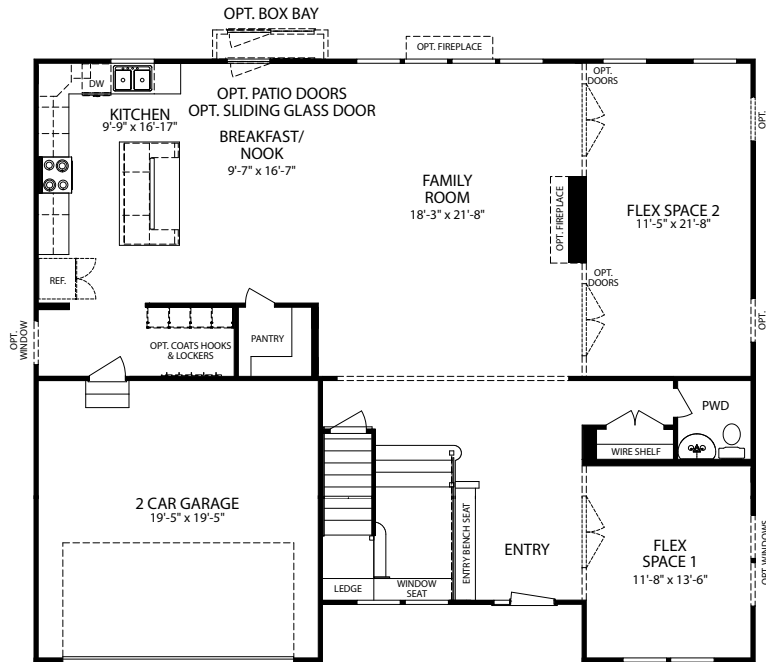

*Optional Victorian Partial Brick and Stone Front*

*Optional Victorian Partial Stone Front*

*Optional Partial Brick Front*

*Optional Siding Front*

SECOND FLOOR

- 4 Bedrooms
- 2-3 Car Garage
- 2.5-4.5 Bathrooms
- 3,476-4,556 Finished Sq. Ft.

Opt. Sunroom with Second Island

Opt. Ambassador Bath

Opt. First Lady's Bath

Opt. Princess Bath with Bedroom 4

Opt. 3 Car Garage

Opt. Finished Lower Level