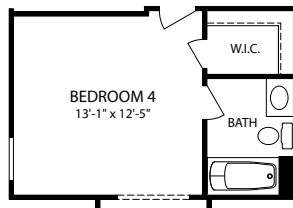

*Optional Victorian Partial Brick and Stone Front*

*Optional Victorian Partial Stone Front*

*Optional Partial Brick Front*

*Optional Siding Front*

SECOND FLOOR

- 4 Bedrooms
- 2-3 Car Garage
- 2.5-4.5 Bathrooms
- 3,476-4,556 Finished Sq. Ft.

Opt. Sunroom with Second Island

Opt. Ambassador Bath

Opt. First Lady's Bath

Opt. Princess Bath with Bedroom 4

Opt. 3 Car Garage

Opt. Finished Lower Level