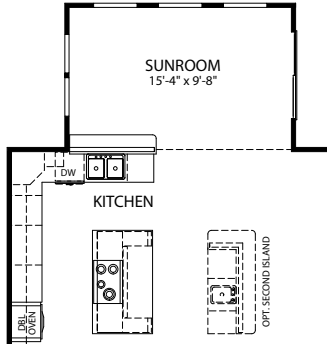

*Optional Victorian Partial Brick and Stone Front*

*Optional Victorian Partial Stone Front*

*Optional Partial Brick Front*

*Optional Siding Front*

SECOND FLOOR

- 4 Bedrooms
- 2-3 Car Garage
- 2.5-4.5 Bathrooms
- 3,476-4,556 Finished Sq. Ft.

Opt. Sunroom with Second Island

Opt. Ambassador Bath

Opt. First Lady's Bath

Opt. Princess Bath with Bedroom 4

Opt. 3 Car Garage

Opt. Finished Lower Level