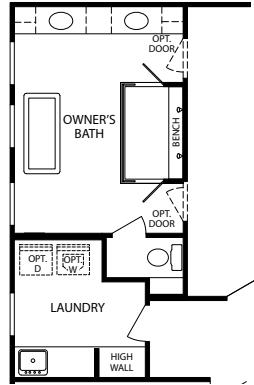

*Optional Victorian Partial Brick and Stone Front*

*Optional Victorian Partial Stone Front*

*Optional Partial Brick Front*

*Optional Siding Front*

SECOND FLOOR

- 4 Bedrooms
- 2-3 Car Garage
- 2.5-4.5 Bathrooms
- 3,476-4,556 Finished Sq. Ft.

Opt. Sunroom with Second Island

Opt. Ambassador Bath

Opt. First Lady's Bath

Opt. Princess Bath with Bedroom 4

Opt. 3 Car Garage

Opt. Finished Lower Level