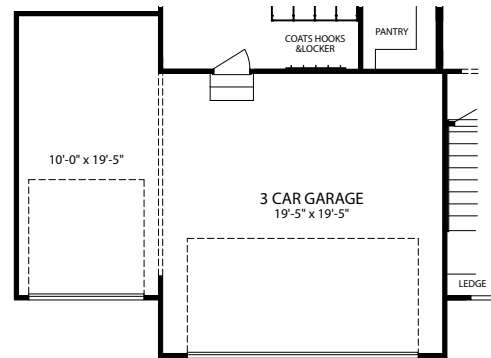

*Optional Victorian Partial Brick and Stone Front*

*Optional Victorian Partial Stone Front*

*Optional Partial Brick Front*

*Optional Siding Front*

SECOND FLOOR

- 4 Bedrooms
- 2-3 Car Garage
- 2.5-4.5 Bathrooms
- 3,476-4,556 Finished Sq. Ft.

Opt. Sunroom with Second Island

Opt. Ambassador Bath

Opt. First Lady's Bath

Opt. Princess Bath with Bedroom 4

Opt. 3 Car Garage

Opt. Finished Lower Level