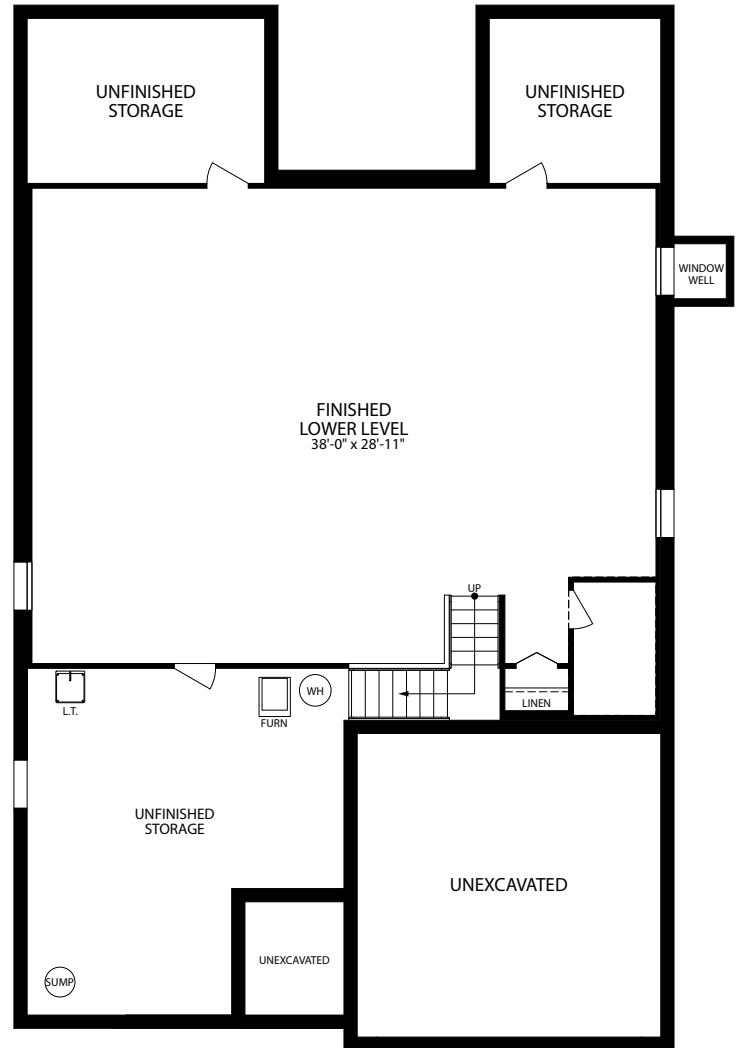

- 3 Bedrooms
- 2 Bathrooms
- 2 Car Garage
- 1,954-3,211 Finished Sq. Ft.

FINISHED LOWER LEVEL - ELEVATION M

OPT. LOWER LEVEL  
SOCIAL CENTER

OPT. LOWER LEVEL  
SHOWER BATH

- 3 Bedrooms
- 2 Bathrooms
- 2 Car Garage
- 1,954-3,211 Finished Sq. Ft.