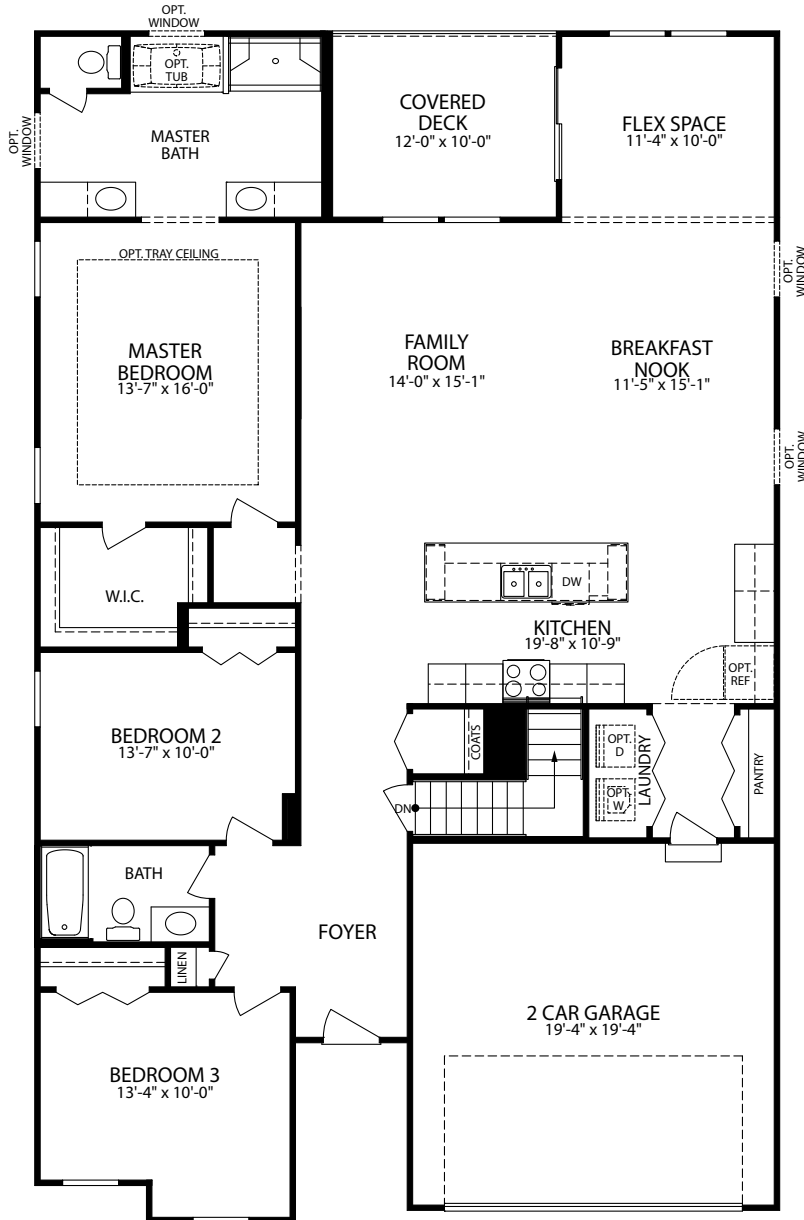

Optional Victorian Brick

Optional Victorian Stone

- 3 Bedrooms
- 2 Bathrooms
- 2 Car Garage
- 1,956-3,213 Finished Sq. Ft.

FINISHED LOWER LEVEL - ELEVATION E

OPT. LOWER LEVEL
SOCIAL CENTER

OPT. LOWER LEVEL
SHOWER BATH