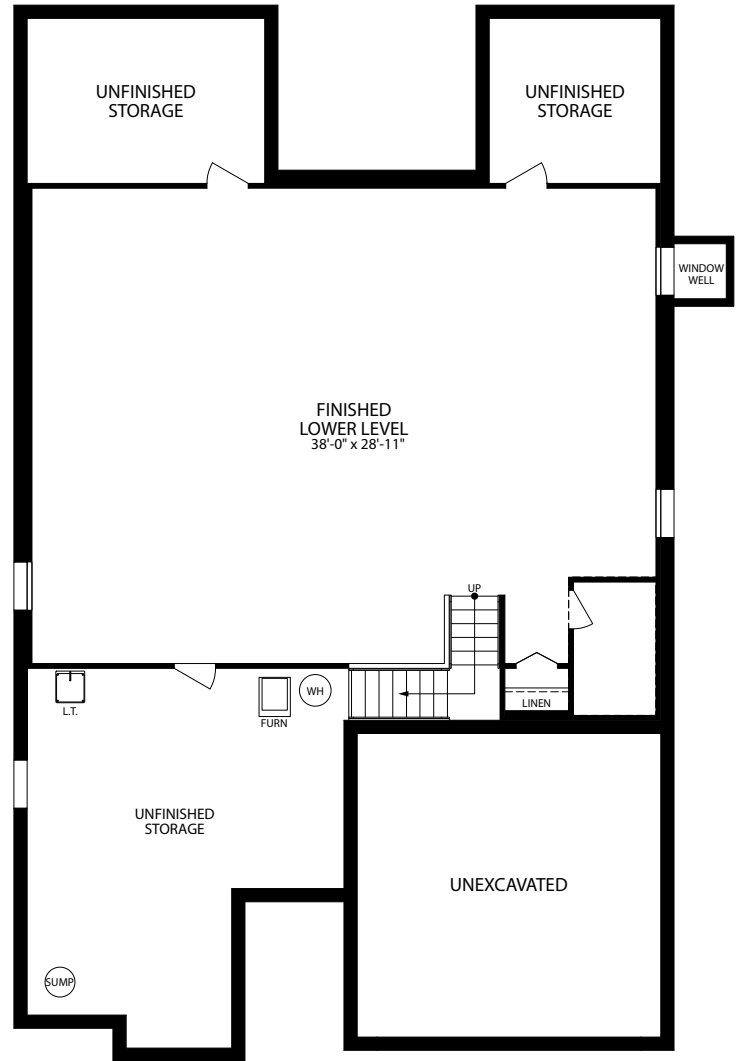

Optional Victorian Brick

Optional Victorian Stone

- 3 Bedrooms
- 2 Bathrooms
- 2 Car Garage
- 1,956-3,213 Finished Sq. Ft.

FINISHED LOWER LEVEL - ELEVATION E

OPT. LOWER LEVEL
SOCIAL CENTER

OPT. LOWER LEVEL
SHOWER BATH