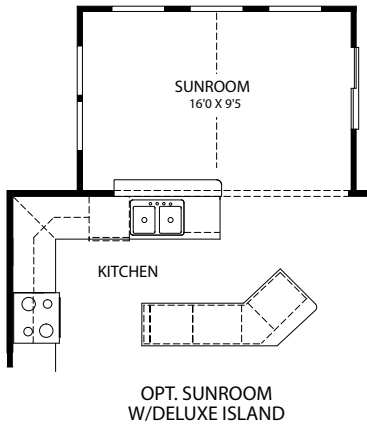

*Optional New England with Partial Stone Front*

*Optional Victorian with Partial Brick Front*

*Optional Siding Front*

SECOND FLOOR

- 4 Bedrooms
- 2.5 Bathrooms
- 2 Car Garage
- 2,208-2,742 Finished Sq. Ft.

FINISHED LOWER LEVEL - FRONT ENTRY