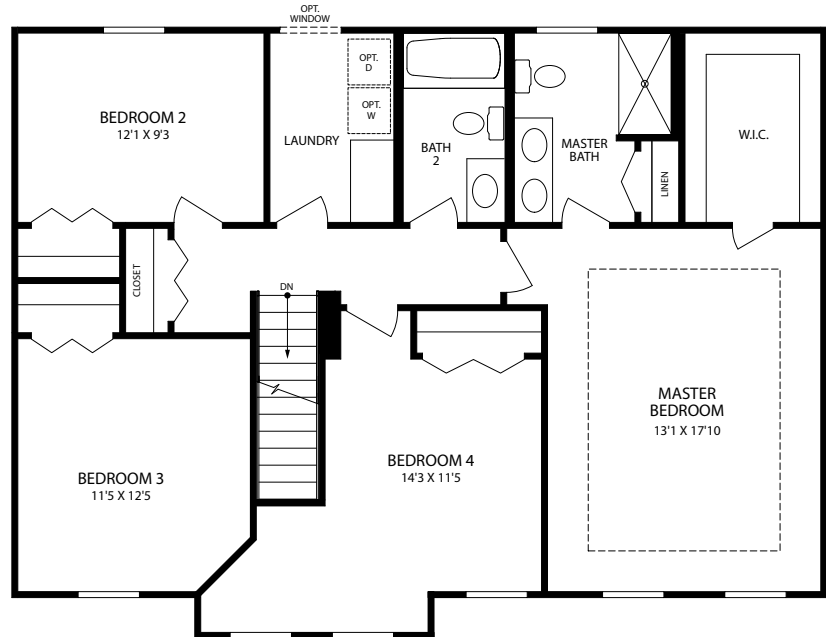

*Optional New England with Partial Stone Front*

*Optional Victorian with Partial Brick Front*

*Optional Siding Front*

SECOND FLOOR

- 4 Bedrooms
- 2.5 Bathrooms
- 2 Car Garage
- 2,208-2,742 Finished Sq. Ft.

FINISHED LOWER LEVEL - FRONT ENTRY