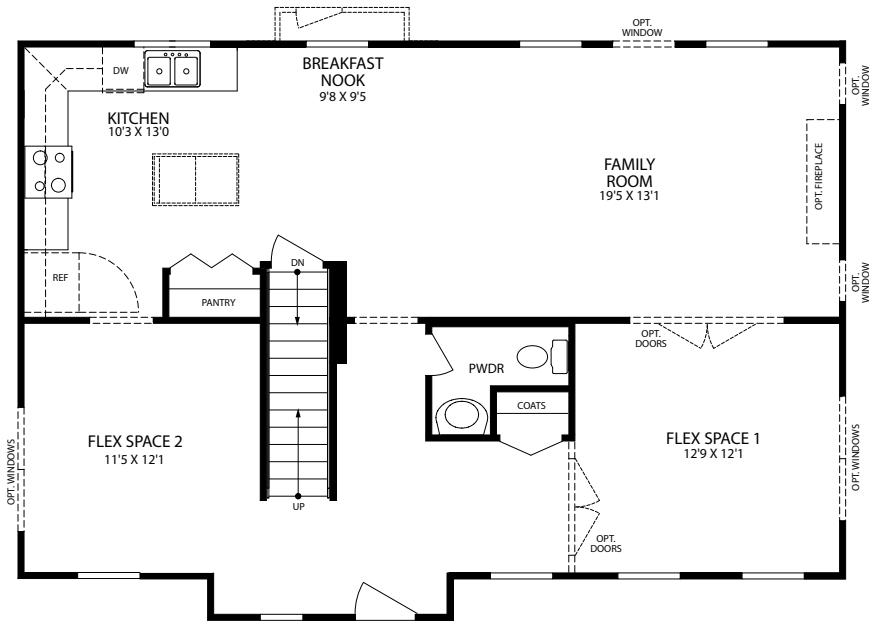

*Optional New England with Partial Stone Front*

*Optional Victorian with Partial Brick Front*

*Optional Siding Front*

SECOND FLOOR

- 4 Bedrooms
- 2.5 Bathrooms
- 2 Car Garage
- 2,208-2,742 Finished Sq. Ft.

FINISHED LOWER LEVEL - FRONT ENTRY