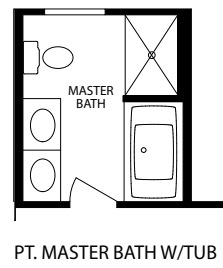

*Optional New England with Partial Stone Front*

*Optional Victorian with Partial Brick Front*

*Optional Siding Front*

SECOND FLOOR

- 4 Bedrooms
- 2.5 Bathrooms
- 2 Car Garage
- 2,208-2,742 Finished Sq. Ft.

FINISHED LOWER LEVEL - FRONT ENTRY