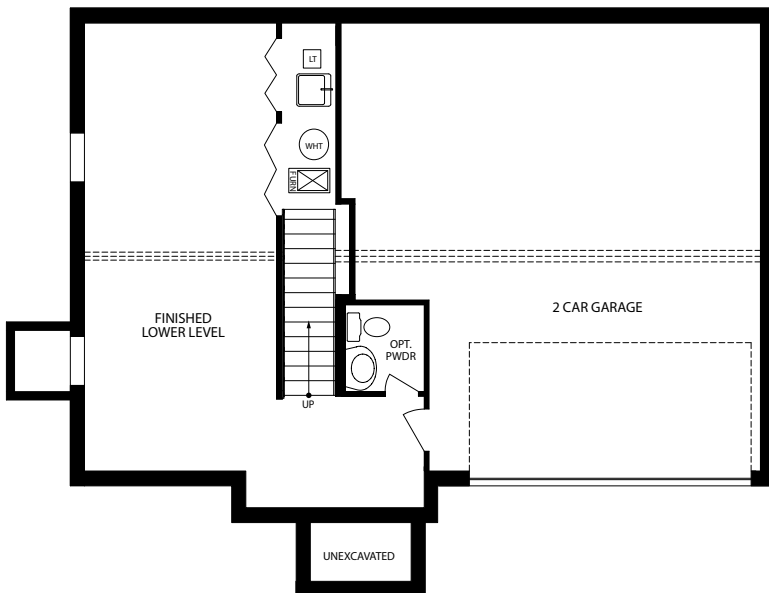

*Optional New England with Partial Stone Front*

*Optional Victorian with Partial Brick Front*

*Optional Siding Front*

SECOND FLOOR

- 4 Bedrooms
- 2.5 Bathrooms
- 2 Car Garage
- 2,208-2,742 Finished Sq. Ft.

FINISHED LOWER LEVEL - FRONT ENTRY