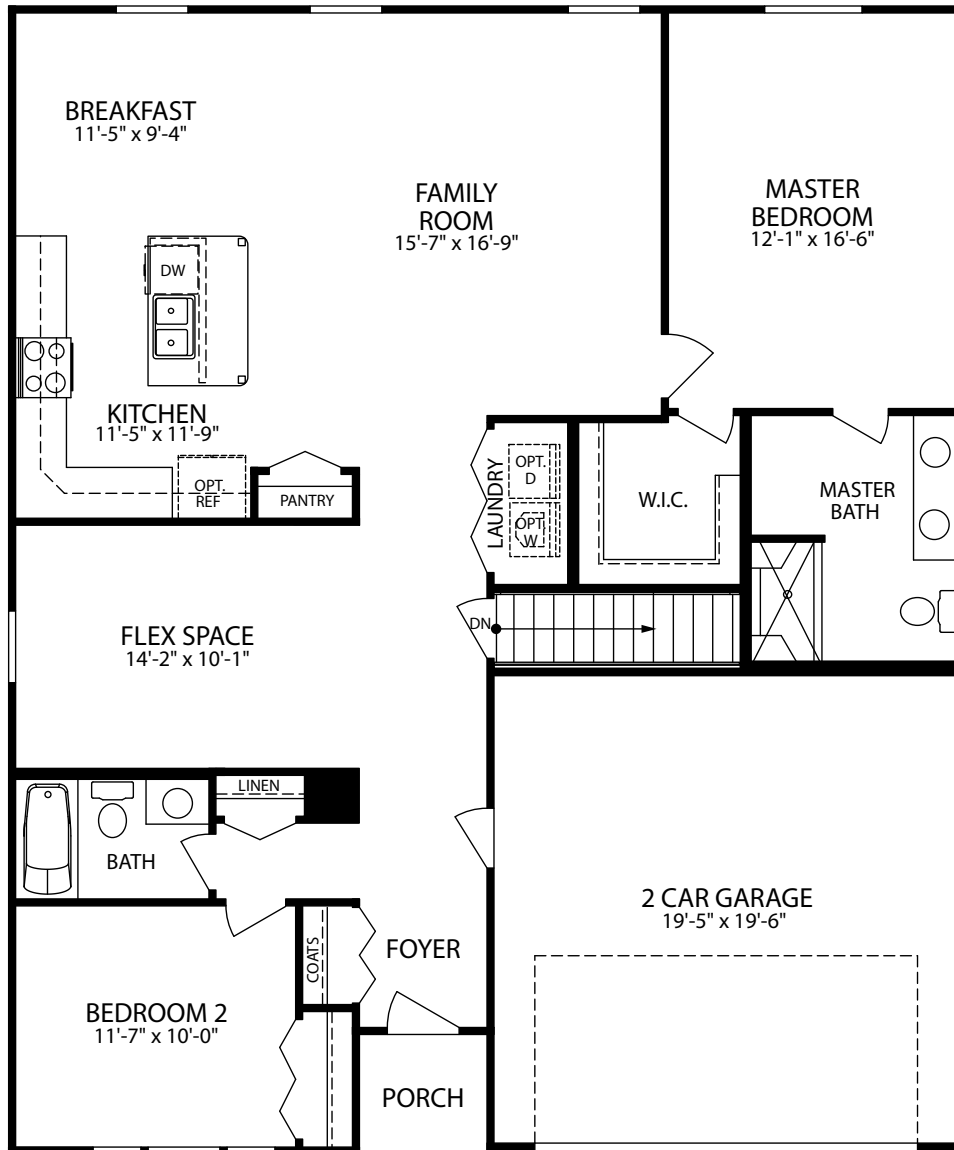

*Optional Partial Brick Front*

- 2-3 Bedrooms
- 2 Bathrooms
- 2 Car Garage
- 1,498-2,418 Finished Sq. Ft.

FLOOR PLAN WITH BEDROOM 3

FINISHED LOWER LEVEL

OPT. CHEF KITCHEN

OPT. CHEF KITCHEN

FLOOR PLAN WITH BEDROOM 3