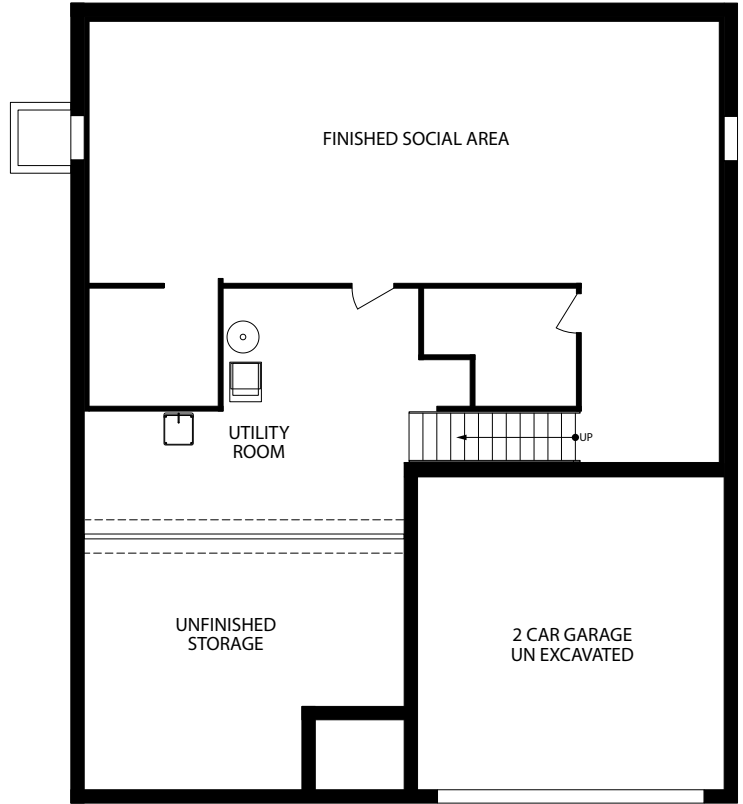

*Optional Partial Brick Front*

- 2-3 Bedrooms
- 2 Bathrooms
- 2 Car Garage
- 1,498-2,418 Finished Sq. Ft.

FLOOR PLAN WITH BEDROOM 3

FINISHED LOWER LEVEL

OPT. CHEF KITCHEN

OPT. CHEF KITCHEN

FLOOR PLAN WITH BEDROOM 3