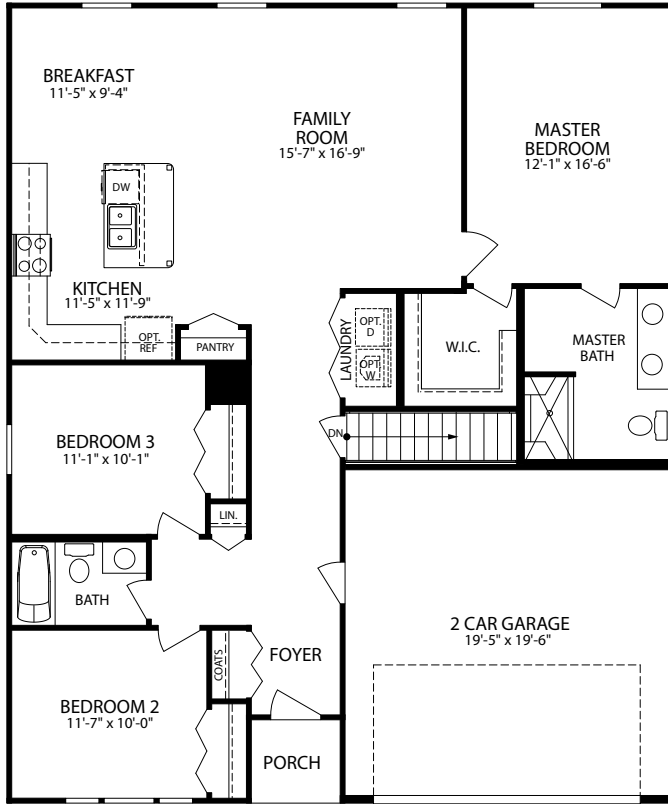

*Optional Partial Brick Front*

- 2-3 Bedrooms
- 2 Bathrooms
- 2 Car Garage
- 1,498-2,418 Finished Sq. Ft.

FLOOR PLAN WITH BEDROOM 3

FINISHED LOWER LEVEL

OPT. CHEF KITCHEN

OPT. CHEF KITCHEN

FLOOR PLAN WITH BEDROOM 3