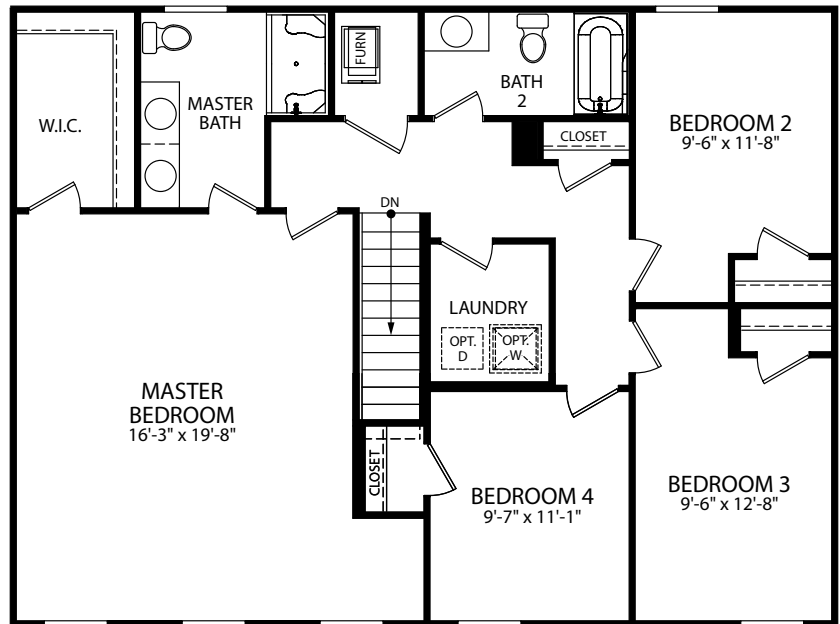

*Optional Partial Brick Front*

*Optional Partial Stone Front*

*Optional Siding Front*

SECOND FLOOR

- 4 Bedrooms
- 2 Car Garage
- 2-2.5 Bathrooms
- 1,997 Finished Sq. Ft.

OPT. SUNROOM

OPT. ISLAND

OPT. POWDER ROOM

OPT. COVERED PORCH

OPT. FLEX SPACE DOOR