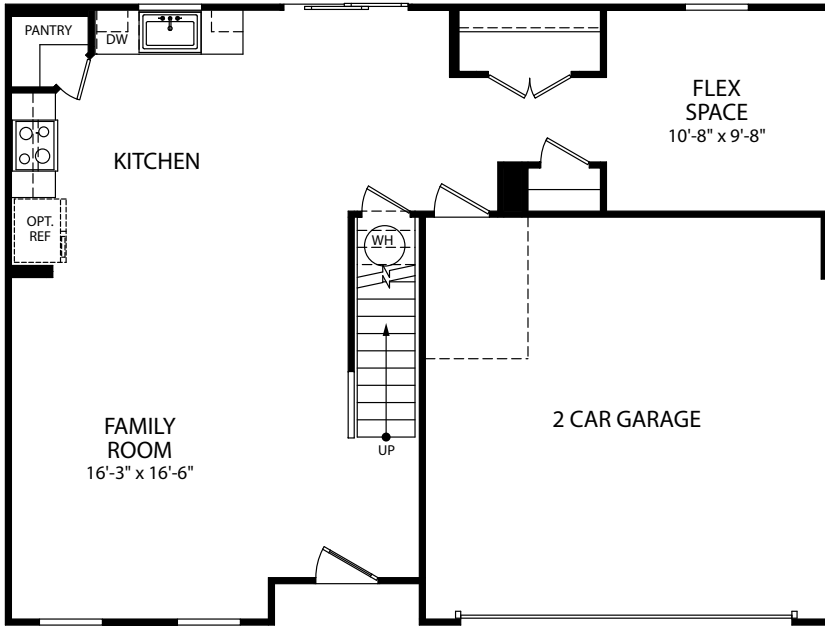

*Optional Partial Brick Front*

*Optional Partial Stone Front*

*Optional Siding Front*

SECOND FLOOR

- 4 Bedrooms
- 2 Car Garage
- 2-2.5 Bathrooms
- 1,997 Finished Sq. Ft.

OPT. SUNROOM

OPT. ISLAND

OPT. POWDER ROOM

OPT. COVERED PORCH

OPT. FLEX SPACE DOOR